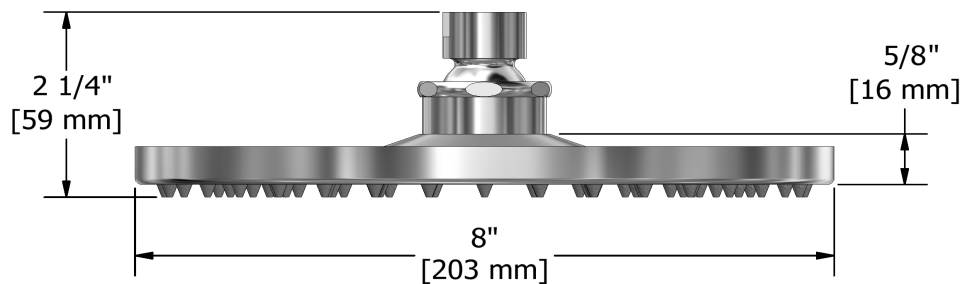

Certifications

- CSA B125.1
- ASME A112.18.1
- CMR248 Approval

Sizes, models and finishes may differ from those presented.

Warranty

This **Riobel Inc.** product you have purchased carries a Limited Lifetime Warranty on the chrome, PVD finish, blacks and all working parts and is guaranteed from the initial purchase date against all manufacturing defects. All other finishes, including plastic components, are guaranteed for one year. All electric and/or electronic parts are covered by a 5-year limited warranty.

Customer Service

Ontario, West Canada : 888-287-5354 Quebec, Maritimes, United States : 866-473-8442

2021.07.06