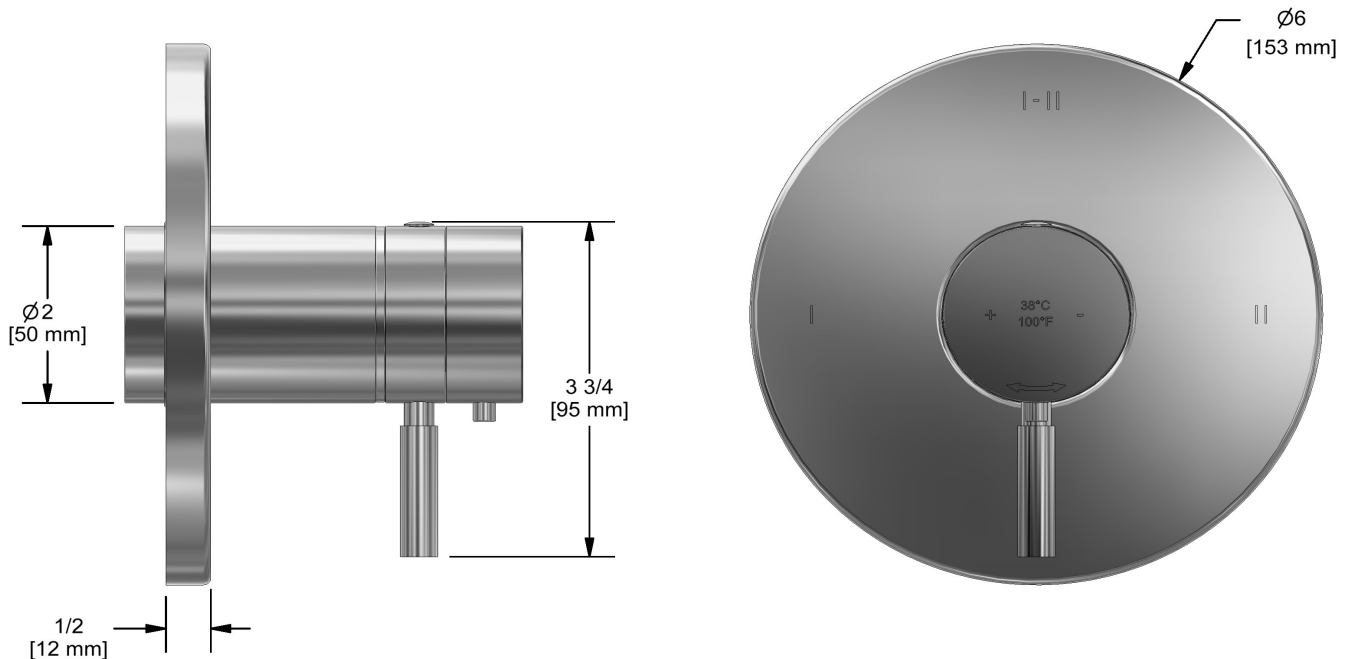

Sizes, models and finishes may differ from those presented.

Warranty

This **Riobel Inc.** product you have purchased carries a Limited Lifetime Warranty on the chrome, PVD finish, blacks and all working parts and is guaranteed from the initial purchase date against all manufacturing defects. All other finishes, including plastic components, are guaranteed for one year. All electric and/or electronic parts are covered by a 5-year limited warranty.

Customer Service

Ontario, West Canada : 888-287-5354 Quebec, Maritimes, United States : 866-473-8442

2021.07.06