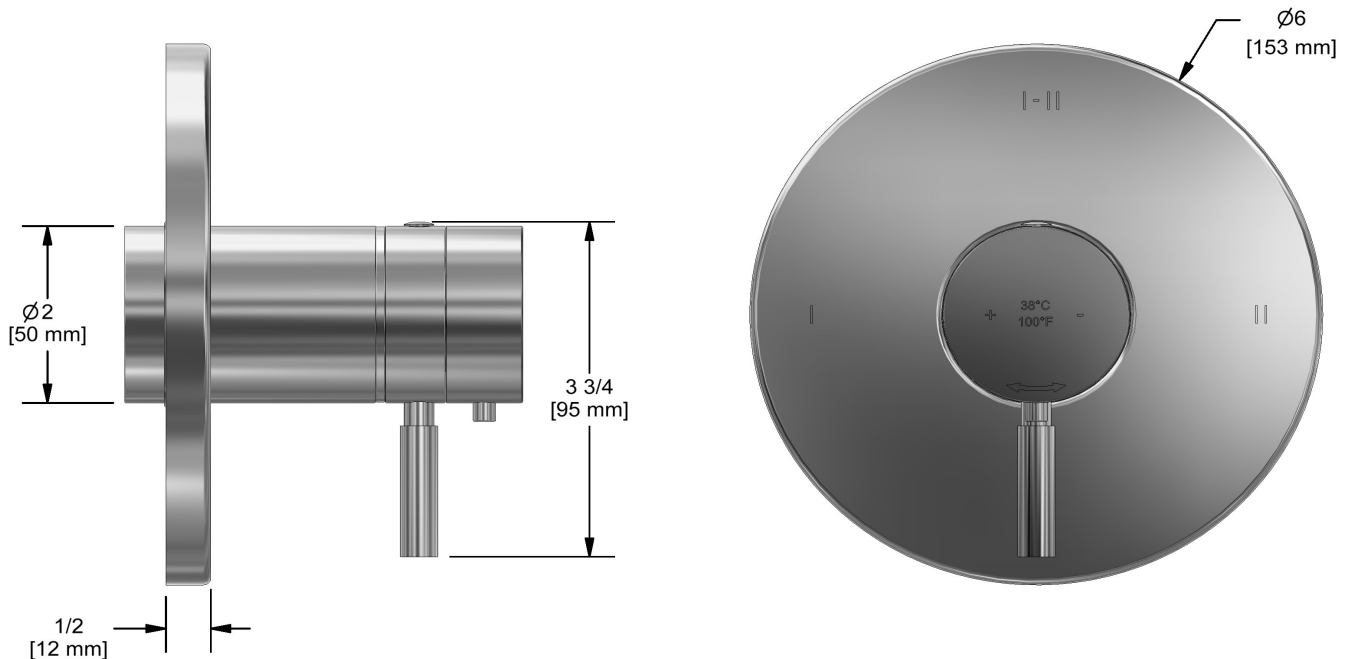

Sizes, models and finishes may differ from those presented.

Warranty

This **Riobel Inc.** product you have purchased carries a Limited Lifetime Warranty on the chrome, PVD finish, blacks and all working parts and is guaranteed from the initial purchase date against all manufacturing defects. All other finishes, including plastic components, are guaranteed for one year. All electric and/or electronic parts are covered by a 5-year limited warranty.

Customer Service

Ontario, West Canada : 888-287-5354 Quebec, Maritimes, United States : 866-473-8442

2021.09.15