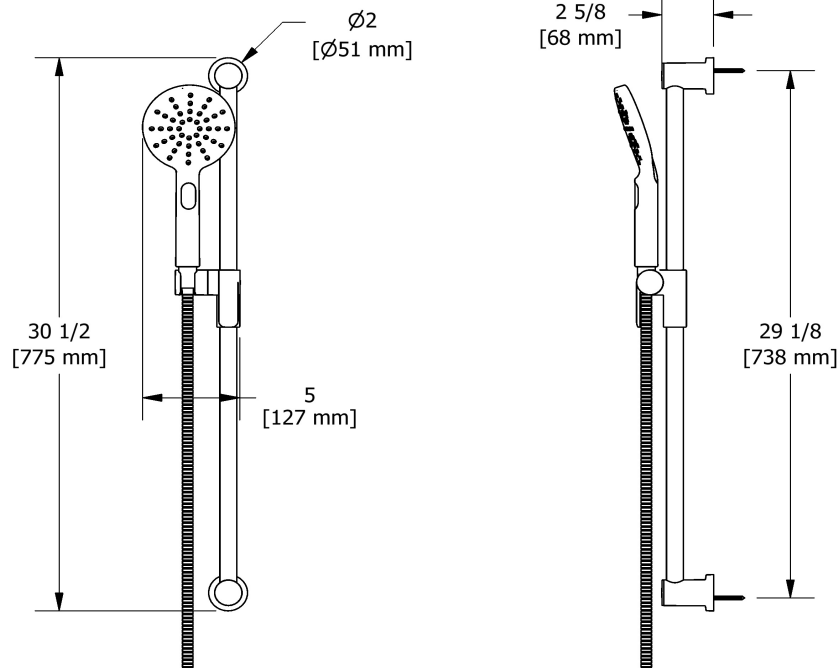

Sizes, models and finishes may differ from those presented.

Warranty

This **Riobel Inc.** product you have purchased carries a Limited Lifetime Warranty on the chrome, PVD finish, blacks and all working parts and is guaranteed from the initial purchase date against all manufacturing defects. All other finishes, including plastic components, are guaranteed for one year. All electric and/or electronic parts are covered by a 5-year limited warranty.

Customer Service

Ontario, West Canada : 888-287-5354 Quebec, Maritimes, United States : 866-473-8442