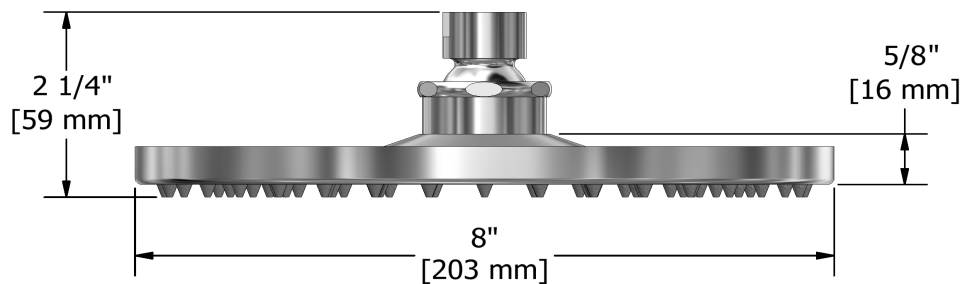

Certifications

- CSA B125.1
- ASME A112.18.1
- CMR248 Approval

Sizes, models and finishes may differ from those presented.

Warranty

This **Riobel Inc.** product you have purchased carries a Limited Lifetime Warranty on the chrome, PVD finish, blacks and all working parts and is guaranteed from the initial purchase date against all manufacturing defects. All other finishes, including plastic components, are guaranteed for one year. All electric and/or electronic parts are covered by a 5-year limited warranty.

Customer Service

Ontario, West Canada : 888-287-5354 Quebec, Maritimes, United States : 866-473-8442

2021.09.15