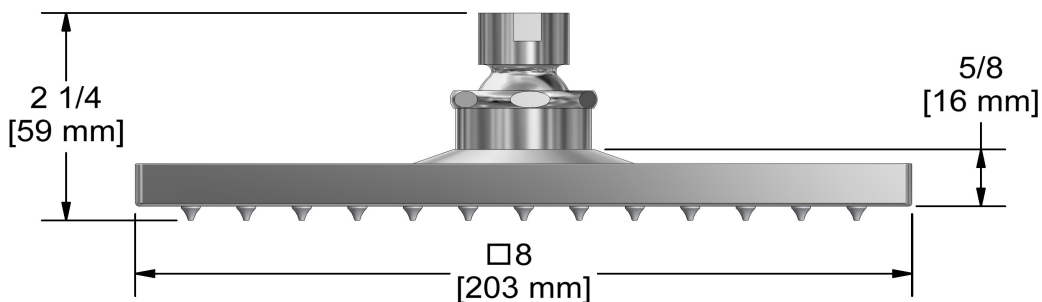

Sizes, models and finishes may differ from those presented.

Warranty

This **Riobel Inc.** product you have purchased carries a Limited Lifetime Warranty on the chrome, PVD finish, blacks and all working parts and is guaranteed from the initial purchase date against all manufacturing defects. All other finishes, including plastic components, are guaranteed for one year. All electric and/or electronic parts are covered by a 5-year limited warranty.

Customer Service

Ontario, West Canada : 888-287-5354 Quebec, Maritimes, United States : 866-473-8442

2021.06.17