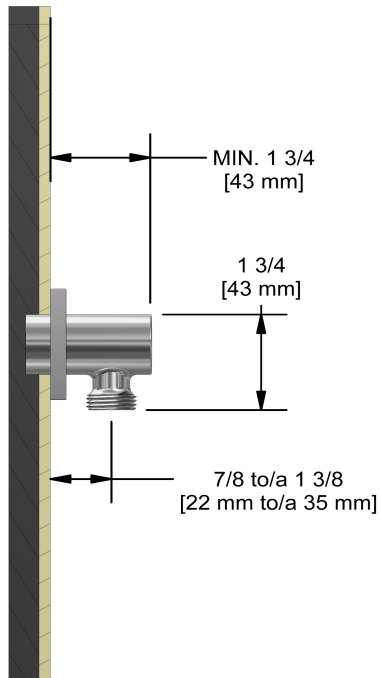

Sizes, models and finishes may differ from thoses presented.

Warranty

This **Riobel Inc.** product you have purchased carries a Limited Lifetime Warranty on the chrome, PVD finish, blacks and all working parts and is guaranteed from the initial purchase date against all manufacturing defects. All other finishes, including plastic components, are guaranteed for one year. All electric and/or electronic parts are covered by a 5-year limited warranty.

Customer Service

Ontario, West Canada : 888-287-5354 Quebec, Maritimes, United States : 866-473-8442

2021.06.17