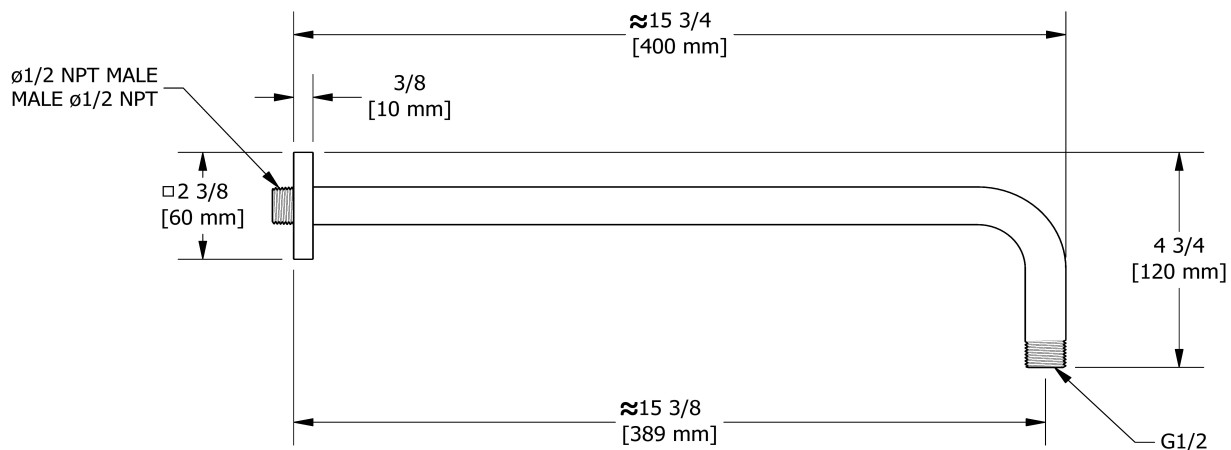

Sizes, models and finishes may differ from those presented.

Warranty

This **Riobel Inc.** product you have purchased carries a Limited Lifetime Warranty on the chrome, PVD finish, blacks and all working parts and is guaranteed from the initial purchase date against all manufacturing defects. All other finishes, including plastic components, are guaranteed for one year. All electric and/or electronic parts are covered by a 5-year limited warranty.

Customer Service

Ontario, West Canada : 888-287-5354 Quebec, Maritimes, United States : 866-473-8442

2021.06.17