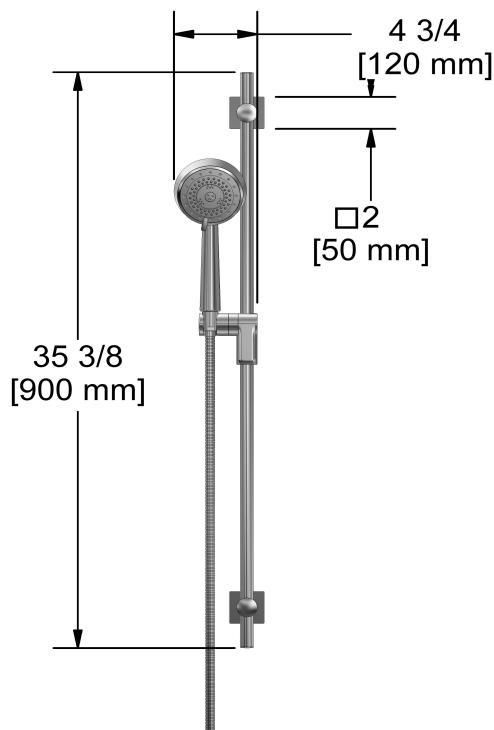

Sizes, models and finishes may differ from those presented.

Warranty

This **Riobel Inc.** product you have purchased carries a Limited Lifetime Warranty on the chrome, PVD finish, blacks and all working parts and is guaranteed from the initial purchase date against all manufacturing defects. All other finishes, including plastic components, are guaranteed for one year. All electric and/or electronic parts are covered by a 5-year limited warranty.

Customer Service

Ontario, West Canada : 888-287-5354 Quebec, Maritimes, United States : 866-473-8442