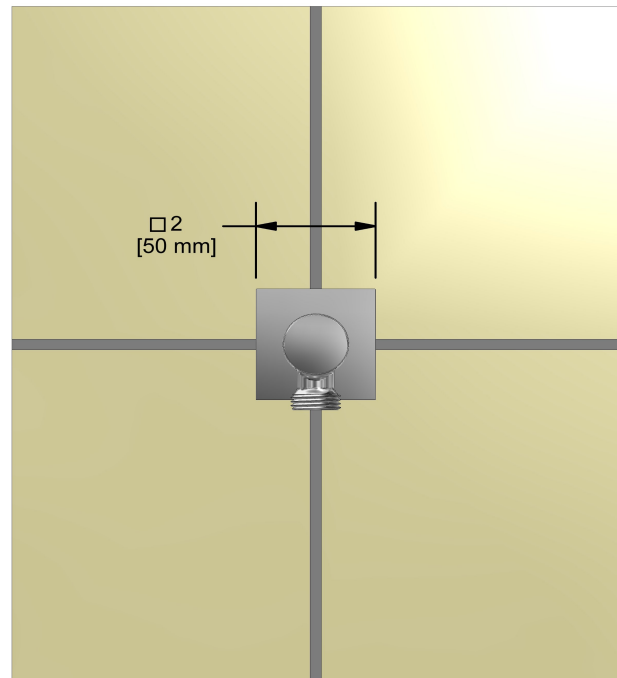

Sizes, models and finishes may differ from thoses presented.

Warranty

This **Riobel Inc.** product you have purchased carries a Limited Lifetime Warranty on the chrome, PVD finish, blacks and all working parts and is guaranteed from the initial purchase date against all manufacturing defects. All other finishes, including plastic components, are guaranteed for one year. All electric and/or electronic parts are covered by a 5-year limited warranty.

Customer Service

Ontario, West Canada : 888-287-5354 Quebec, Maritimes, United States : 866-473-8442

2021.06.17