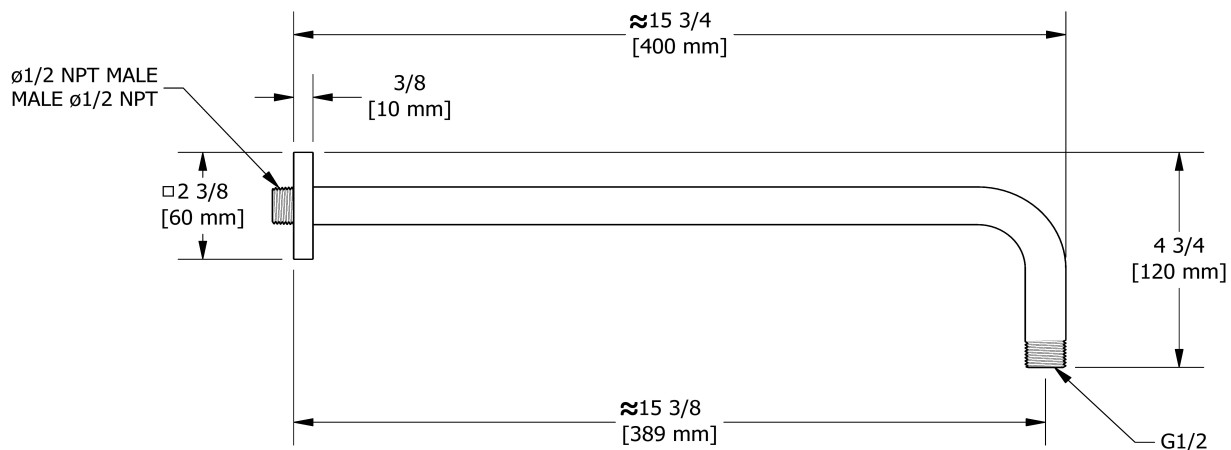

Sizes, models and finishes may differ from those presented.

Warranty

This **Riobel Inc.** product you have purchased carries a Limited Lifetime Warranty on the chrome, PVD finish, blacks and all working parts and is guaranteed from the initial purchase date against all manufacturing defects. All other finishes, including plastic components, are guaranteed for one year. All electric and/or electronic parts are covered by a 5-year limited warranty.

Customer Service

Ontario, West Canada : 888-287-5354 Quebec, Maritimes, United States : 866-473-8442

2021.10.20