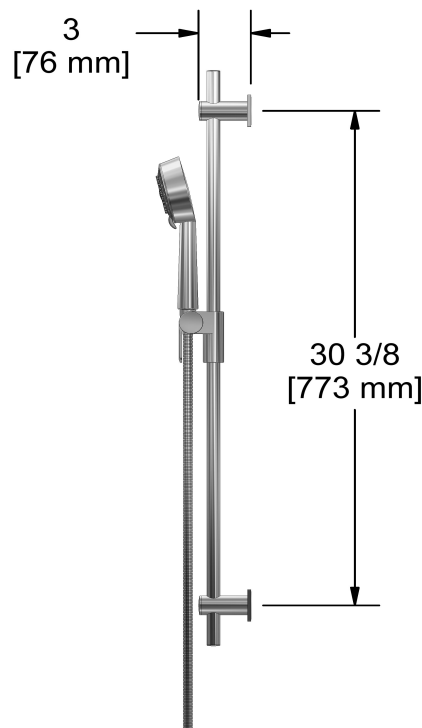

Sizes, models and finishes may differ from those presented.

Warranty

This **Riobel Inc.** product you have purchased carries a Limited Lifetime Warranty on the chrome, PVD finish, blacks and all working parts and is guaranteed from the initial purchase date against all manufacturing defects. All other finishes, including plastic components, are guaranteed for one year. All electric and/or electronic parts are covered by a 5-year limited warranty.

Customer Service

Ontario, West Canada : 888-287-5354 Quebec, Maritimes, United States : 866-473-8442