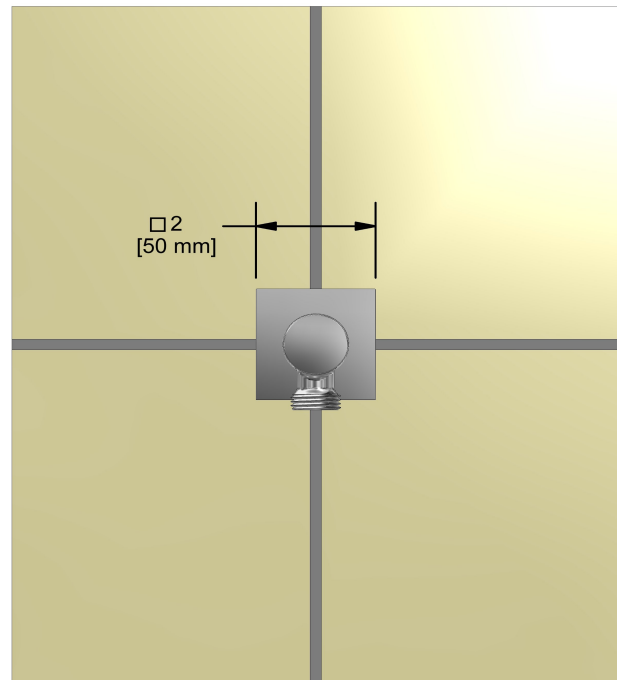

Sizes, models and finishes may differ from thoses presented.

Warranty

This **Riobel Inc.** product you have purchased carries a Limited Lifetime Warranty on the chrome, PVD finish, blacks and all working parts and is guaranteed from the initial purchase date against all manufacturing defects. All other finishes, including plastic components, are guaranteed for one year. All electric and/or electronic parts are covered by a 5-year limited warranty.

Customer Service

Ontario, West Canada : 888-287-5354 Quebec, Maritimes, United States : 866-473-8442