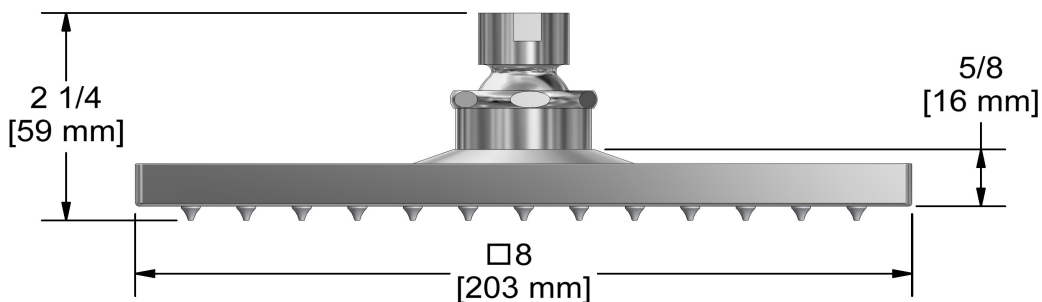

Sizes, models and finishes may differ from those presented.

Warranty

This **Riobel Inc.** product you have purchased carries a Limited Lifetime Warranty on the chrome, PVD finish, blacks and all working parts and is guaranteed from the initial purchase date against all manufacturing defects. All other finishes, including plastic components, are guaranteed for one year. All electric and/or electronic parts are covered by a 5-year limited warranty.

Customer Service

Ontario, West Canada : 888-287-5354 Quebec, Maritimes, United States : 866-473-8442

2021.10.20