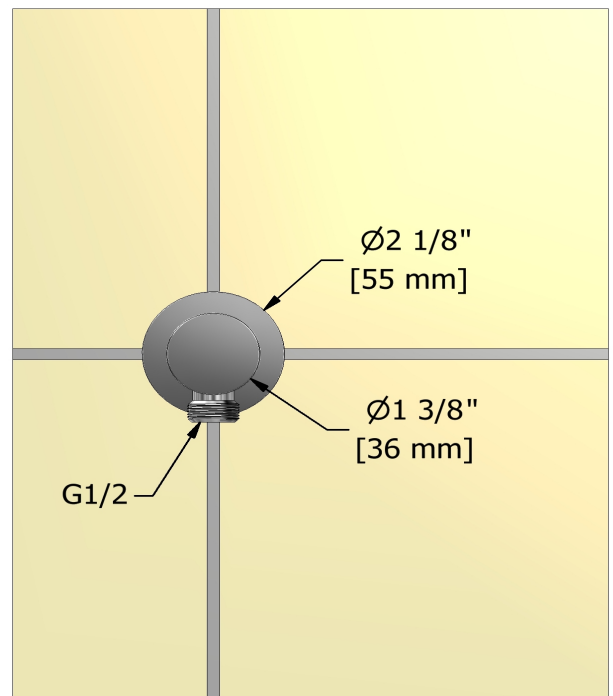

Sizes, models and finishes may differ from those presented.

Warranty

This **Riobel Inc.** product you have purchased carries a Limited Lifetime Warranty on the chrome, PVD finish, blacks and all working parts and is guaranteed from the initial purchase date against all manufacturing defects. All other finishes, including plastic components, are guaranteed for one year. All electric and/or electronic parts are covered by a 5-year limited warranty.

Customer Service

Ontario, West Canada : 888-287-5354 Quebec, Maritimes, United States : 866-473-8442