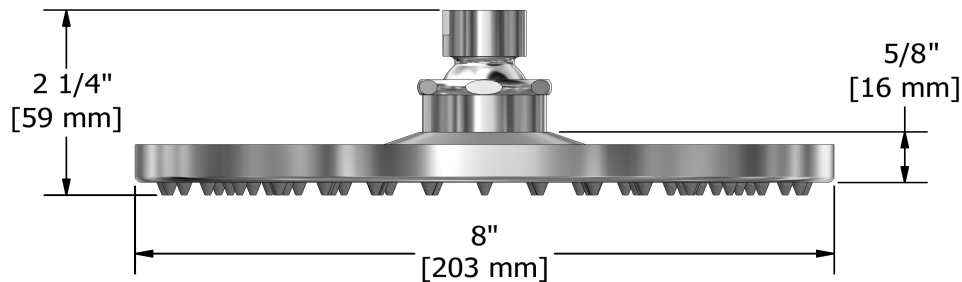

Certifications

- CSA B125.1
- ASME A112.18.1
- CMR248 Approval

Sizes, models and finishes may differ from those presented.

Warranty

This **Riobel Inc.** product you have purchased carries a Limited Lifetime Warranty on the chrome, PVD finish, blacks and all working parts and is guaranteed from the initial purchase date against all manufacturing defects. All other finishes, including plastic components, are guaranteed for one year. All electric and/or electronic parts are covered by a 5-year limited warranty.

Customer Service

Ontario, West Canada : 888-287-5354 Quebec, Maritimes, United States : 866-473-8442

2021.07.26