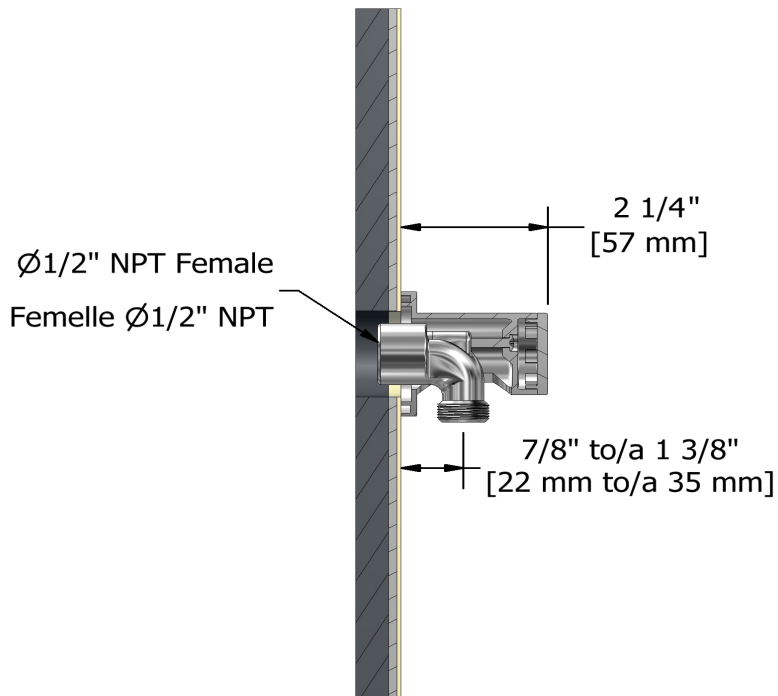

Sizes, models and finishes may differ from those presented.

Warranty

This **Riobel Inc.** product you have purchased carries a Limited Lifetime Warranty on the chrome, PVD finish, blacks and all working parts and is guaranteed from the initial purchase date against all manufacturing defects. All other finishes, including plastic components, are guaranteed for one year. All electric and/or electronic parts are covered by a 5-year limited warranty.

Customer Service

Ontario, West Canada : 888-287-5354 Quebec, Maritimes, United States : 866-473-8442