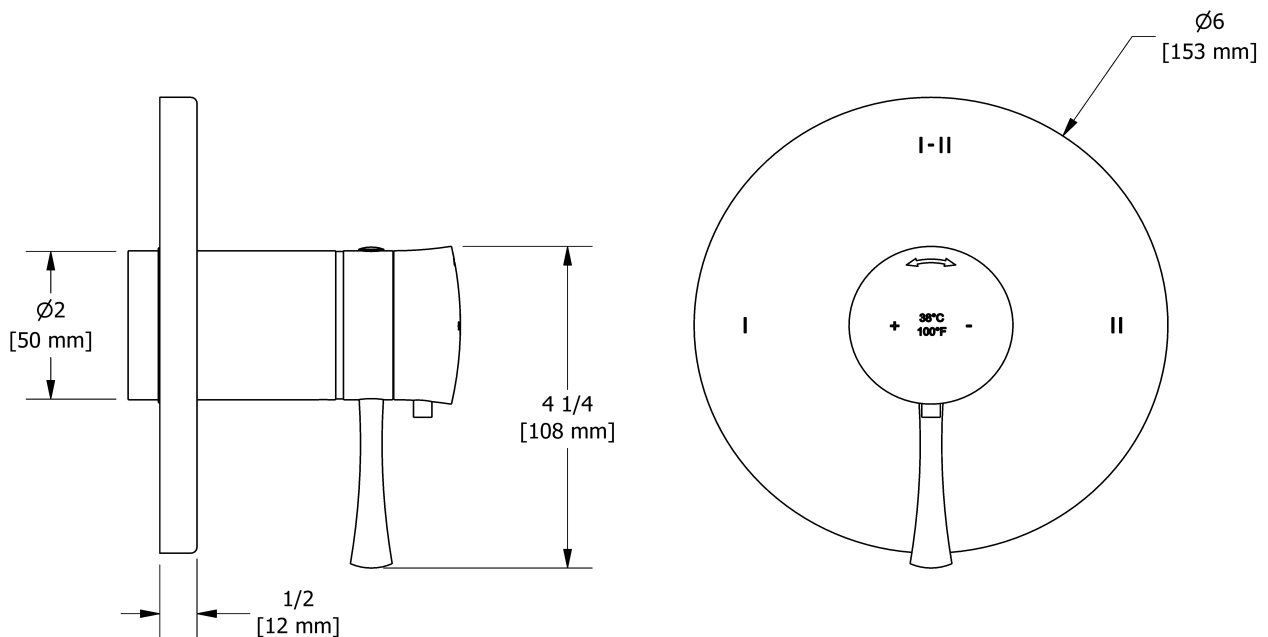

Certifications

- CSA B125.1
- ASME A112.18.1
- ASSE 1016
- CMR248 Approval
- ADA