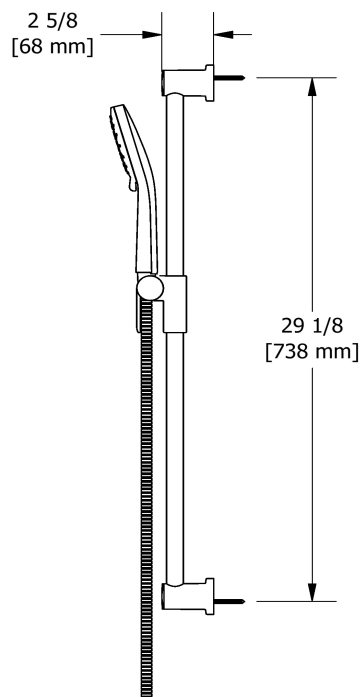

Certifications

- CSA B125.1
- ASME A112.18.1
- CMR248 Approval

Sizes, models and finishes may differ from those presented.

Warranty

This **Riobel Inc.** product you have purchased carries a Limited Lifetime Warranty on the chrome, PVD finish, blacks and all working parts and is guaranteed from the initial purchase date against all manufacturing defects. All other finishes, including plastic components, are guaranteed for one year. All electric and/or electronic parts are covered by a 5-year limited warranty.

Customer Service

Ontario, West Canada : 888-287-5354 Quebec, Maritimes, United States : 866-473-8442