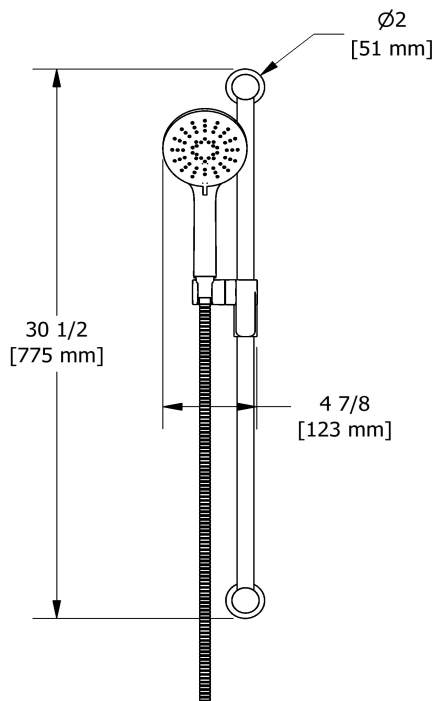

Certifications

- CSA B125.1
- ASME A112.18.1
- CMR248 Approval

Sizes, models and finishes may differ from those presented.

Warranty

This **Riobel Inc.** product you have purchased carries a Limited Lifetime Warranty on the chrome, PVD finish, blacks and all working parts and is guaranteed from the initial purchase date against all manufacturing defects. All other finishes, including plastic components, are guaranteed for one year. All electric and/or electronic parts are covered by a 5-year limited warranty.

Customer Service

Ontario, West Canada : 888-287-5354 Quebec, Maritimes, United States : 866-473-8442