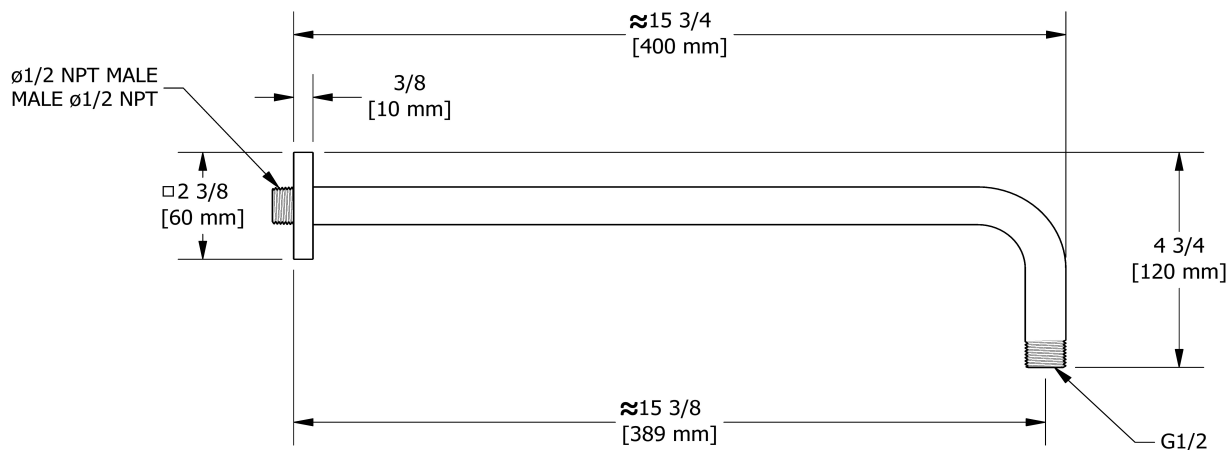

Sizes, models and finishes may differ from those presented.

Warranty

This **Riobel Inc.** product you have purchased carries a Limited Lifetime Warranty on the chrome, PVD finish, blacks and all working parts and is guaranteed from the initial purchase date against all manufacturing defects. All other finishes, including plastic components, are guaranteed for one year. All electric and/or electronic parts are covered by a 5-year limited warranty.

Customer Service

Ontario, West Canada : 888-287-5354 Quebec, Maritimes, United States : 866-473-8442

2021.07.25