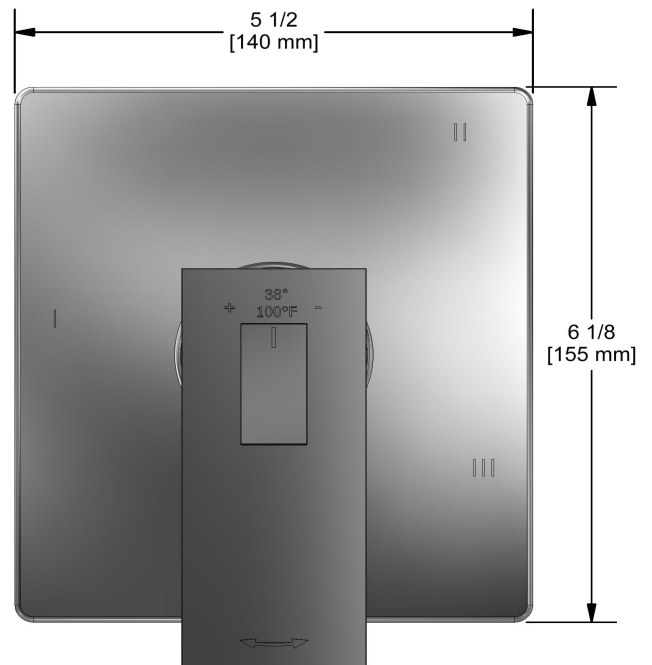

Sizes, models and finishes may differ from those presented.

Warranty

This **Riobel Inc.** product you have purchased carries a Limited Lifetime Warranty on the chrome, PVD finish, blacks and all working parts and is guaranteed from the initial purchase date against all manufacturing defects. All other finishes, including plastic components, are guaranteed for one year. All electric and/or electronic parts are covered by a 5-year limited warranty.

Customer Service

Ontario, West Canada : 888-287-5354 Quebec, Maritimes, United States : 866-473-8442