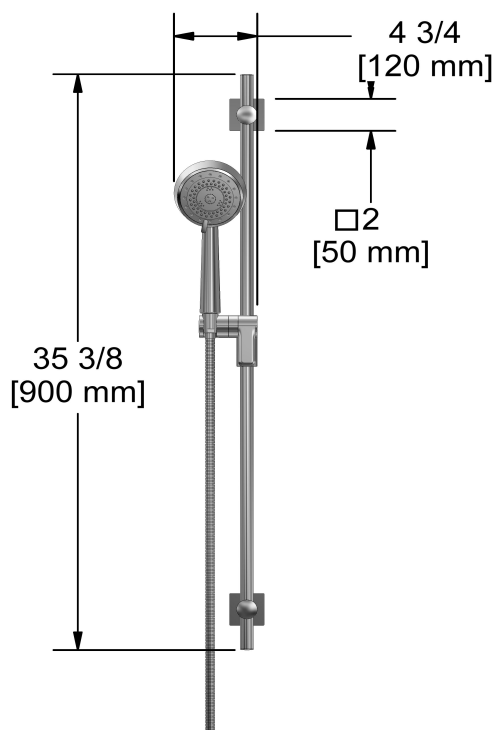

Sizes, models and finishes may differ from those presented.

Warranty

This **Riobel Inc.** product you have purchased carries a Limited Lifetime Warranty on the chrome, PVD finish, blacks and all working parts and is guaranteed from the initial purchase date against all manufacturing defects. All other finishes, including plastic components, are guaranteed for one year. All electric and/or electronic parts are covered by a 5-year limited warranty.

Customer Service

Ontario, West Canada : 888-287-5354 Quebec, Maritimes, United States : 866-473-8442