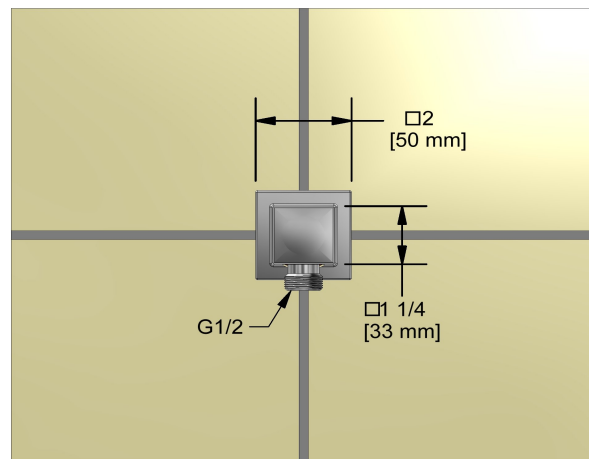

Sizes, models and finishes may differ from thoses presented.

Warranty

This **Riobel Inc.** product you have purchased carries a Limited Lifetime Warranty on the chrome, PVD finish, blacks and all working parts and is guaranteed from the initial purchase date against all manufacturing defects. All other finishes, including plastic components, are guaranteed for one year. All electric and/or electronic parts are covered by a 5-year limited warranty.

Customer Service

Ontario, West Canada : 888-287-5354 Quebec, Maritimes, United States : 866-473-8442

2021.07.25