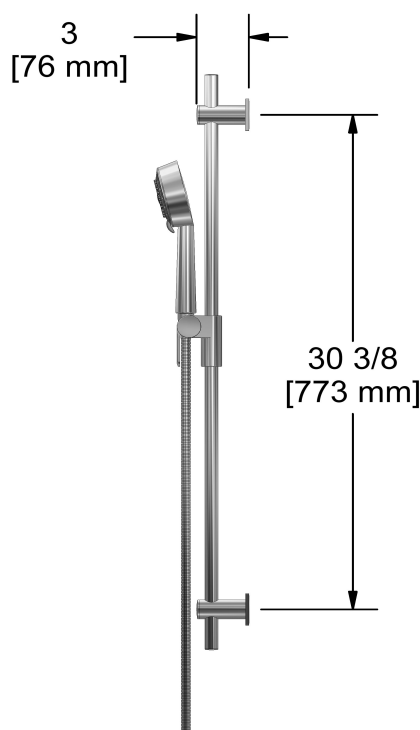

Sizes, models and finishes may differ from those presented.

Warranty

This **Riobel Inc.** product you have purchased carries a Limited Lifetime Warranty on the chrome, PVD finish, blacks and all working parts and is guaranteed from the initial purchase date against all manufacturing defects. All other finishes, including plastic components, are guaranteed for one year. All electric and/or electronic parts are covered by a 5-year limited warranty.

Customer Service

Ontario, West Canada : 888-287-5354 Quebec, Maritimes, United States : 866-473-8442