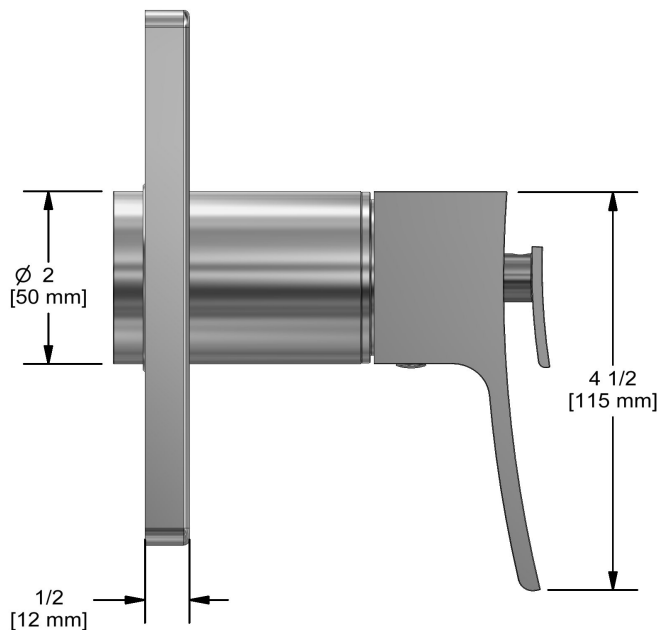

Sizes, models and finishes may differ from those presented.

Warranty

This **Riobel Inc.** product you have purchased carries a Limited Lifetime Warranty on the chrome, PVD finish, blacks and all working parts and is guaranteed from the initial purchase date against all manufacturing defects. All other finishes, including plastic components, are guaranteed for one year. All electric and/or electronic parts are covered by a 5-year limited warranty.

Customer Service

Ontario, West Canada : 888-287-5354 Quebec, Maritimes, United States : 866-473-8442