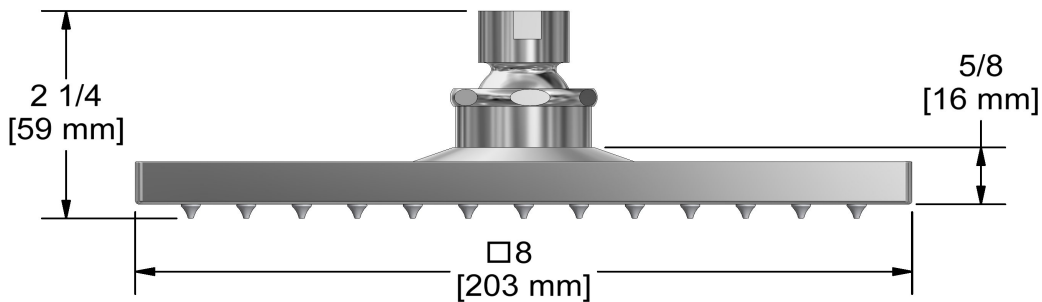

Sizes, models and finishes may differ from those presented.

Warranty

This **Riobel Inc.** product you have purchased carries a Limited Lifetime Warranty on the chrome, PVD finish, blacks and all working parts and is guaranteed from the initial purchase date against all manufacturing defects. All other finishes, including plastic components, are guaranteed for one year. All electric and/or electronic parts are covered by a 5-year limited warranty.

Customer Service

Ontario, West Canada : 888-287-5354 Quebec, Maritimes, United States : 866-473-8442

2021.07.25