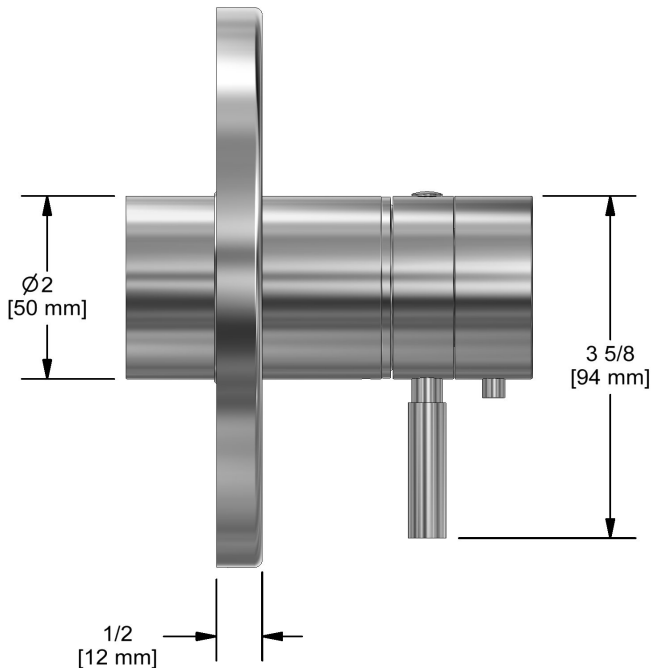

Sizes, models and finishes may differ from those presented.

Warranty

This **Riobel Inc.** product you have purchased carries a Limited Lifetime Warranty on the chrome, PVD finish, blacks and all working parts and is guaranteed from the initial purchase date against all manufacturing defects. All other finishes, including plastic components, are guaranteed for one year. All electric and/or electronic parts are covered by a 5-year limited warranty.

Customer Service

Ontario, West Canada : 888-287-5354 Quebec, Maritimes, United States : 866-473-8442

2021.08.25