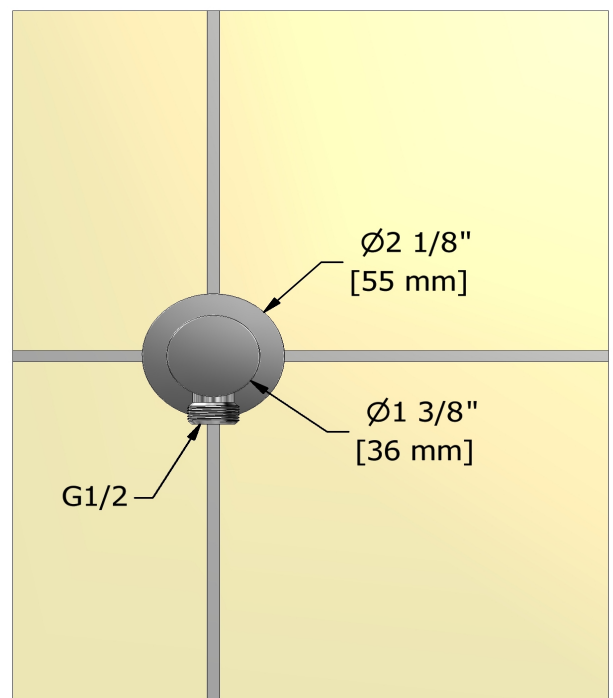

Sizes, models and finishes may differ from those presented.

Warranty

This **Riobel Inc.** product you have purchased carries a Limited Lifetime Warranty on the chrome, PVD finish, blacks and all working parts and is guaranteed from the initial purchase date against all manufacturing defects. All other finishes, including plastic components, are guaranteed for one year. All electric and/or electronic parts are covered by a 5-year limited warranty.

Customer Service

Ontario, West Canada : 888-287-5354 Quebec, Maritimes, United States : 866-473-8442

2021.08.25