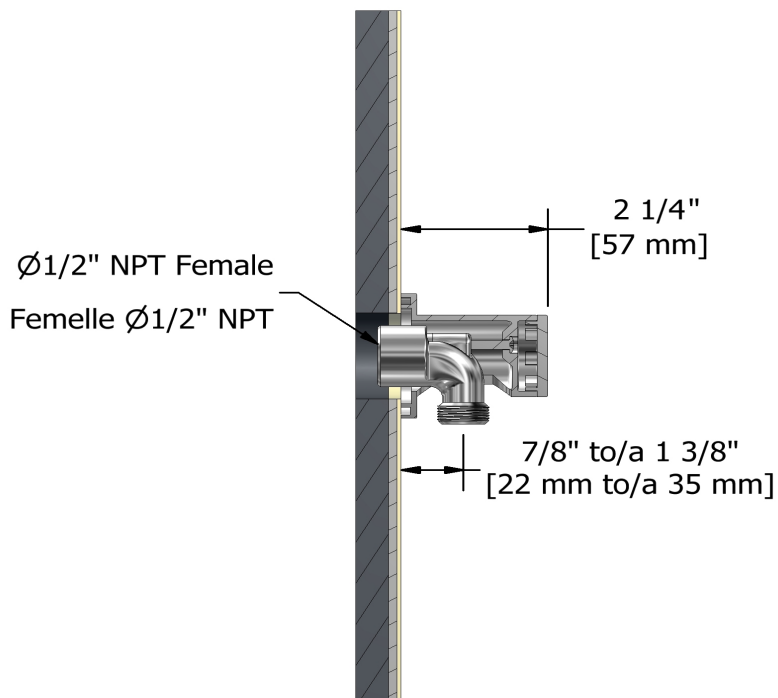

Sizes, models and finishes may differ from those presented.

Warranty

This **Riobel Inc.** product you have purchased carries a Limited Lifetime Warranty on the chrome, PVD finish, blacks and all working parts and is guaranteed from the initial purchase date against all manufacturing defects. All other finishes, including plastic components, are guaranteed for one year. All electric and/or electronic parts are covered by a 5-year limited warranty.

Customer Service

Ontario, West Canada : 888-287-5354 Quebec, Maritimes, United States : 866-473-8442

2021.08.25