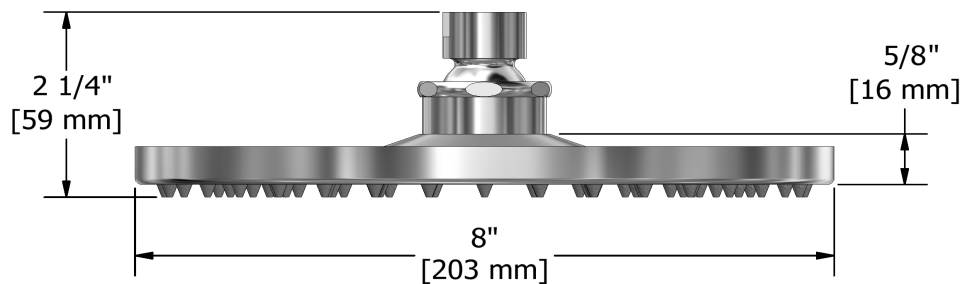

Certifications

- CSA B125.1
- ASME A112.18.1
- CMR248 Approval

Sizes, models and finishes may differ from those presented.

Warranty

This **Riobel Inc.** product you have purchased carries a Limited Lifetime Warranty on the chrome, PVD finish, blacks and all working parts and is guaranteed from the initial purchase date against all manufacturing defects. All other finishes, including plastic components, are guaranteed for one year. All electric and/or electronic parts are covered by a 5-year limited warranty.

Customer Service

Ontario, West Canada : 888-287-5354 Quebec, Maritimes, United States : 866-473-8442

2021.08.25