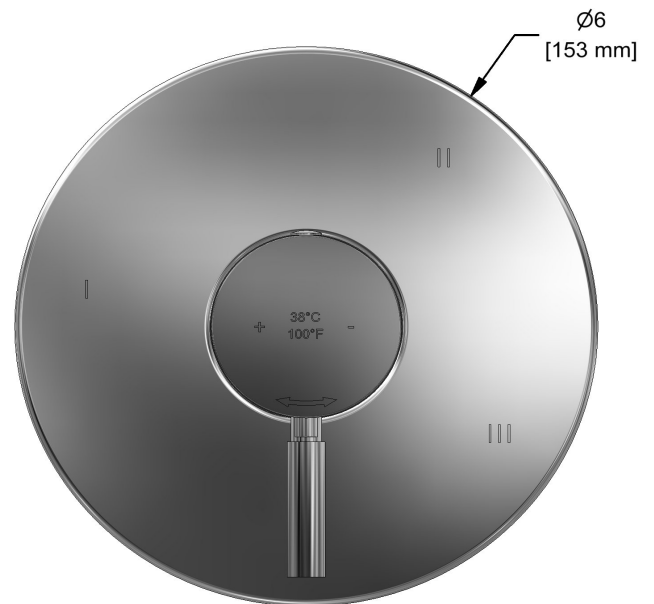

Sizes, models and finishes may differ from those presented.

Warranty

This **Riobel Inc.** product you have purchased carries a Limited Lifetime Warranty on the chrome, PVD finish, blacks and all working parts and is guaranteed from the initial purchase date against all manufacturing defects. All other finishes, including plastic components, are guaranteed for one year. All electric and/or electronic parts are covered by a 5-year limited warranty.

Customer Service

Ontario, West Canada : 888-287-5354 Quebec, Maritimes, United States : 866-473-8442

2021.08.25