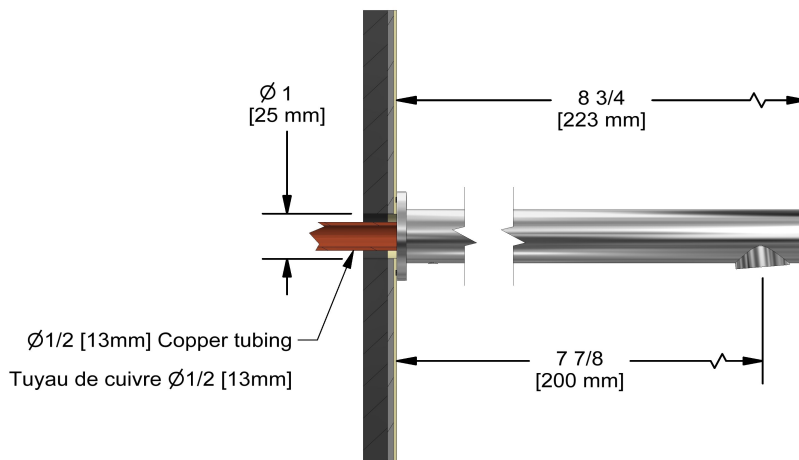

Certifications

- CSA B125.1
- ASME A112.18.1
- CMR248 Approval

UPC®