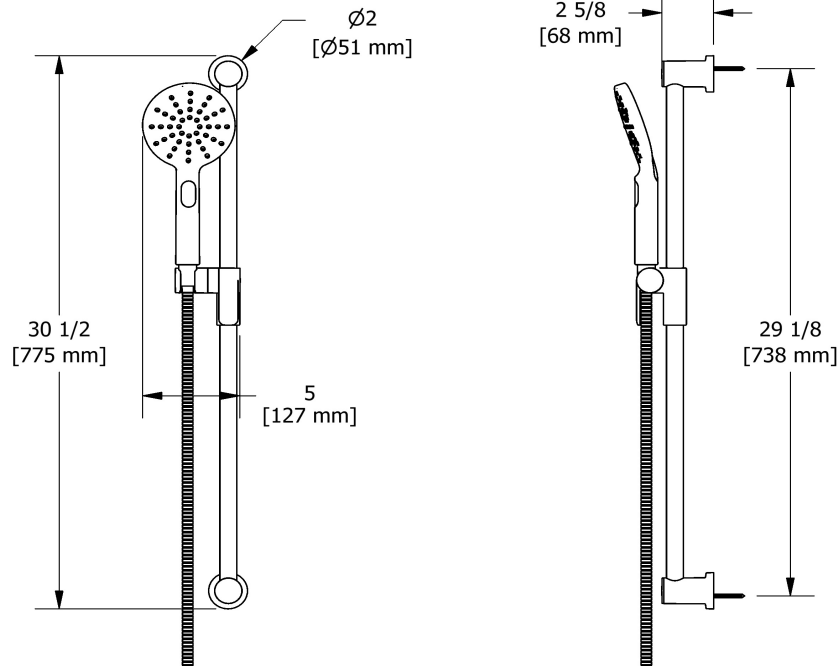

Sizes, models and finishes may differ from those presented.

Warranty

This **Riobel Inc.** product you have purchased carries a Limited Lifetime Warranty on the chrome, PVD finish, blacks and all working parts and is guaranteed from the initial purchase date against all manufacturing defects. All other finishes, including plastic components, are guaranteed for one year. All electric and/or electronic parts are covered by a 5-year limited warranty.

Customer Service

Ontario, West Canada : 888-287-5354 Quebec, Maritimes, United States : 866-473-8442