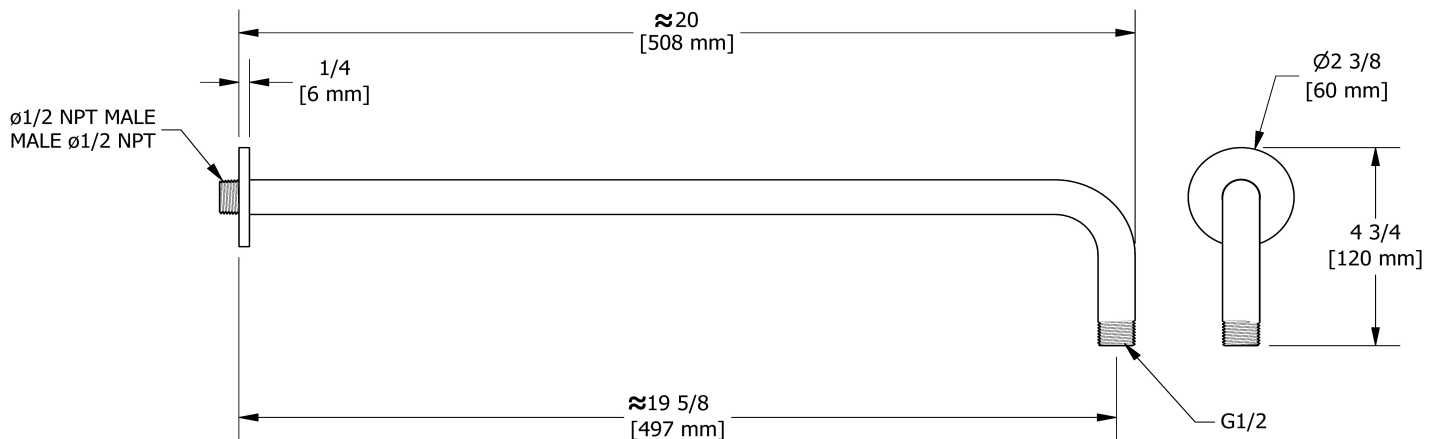

Sizes, models and finishes may differ from those presented.

Warranty

This **Riobel Inc.** product you have purchased carries a Limited Lifetime Warranty on the chrome, PVD finish, blacks and all working parts and is guaranteed from the initial purchase date against all manufacturing defects. All other finishes, including plastic components, are guaranteed for one year. All electric and/or electronic parts are covered by a 5-year limited warranty.

Customer Service

Ontario, West Canada : 888-287-5354 Quebec, Maritimes, United States : 866-473-8442

2021.08.25