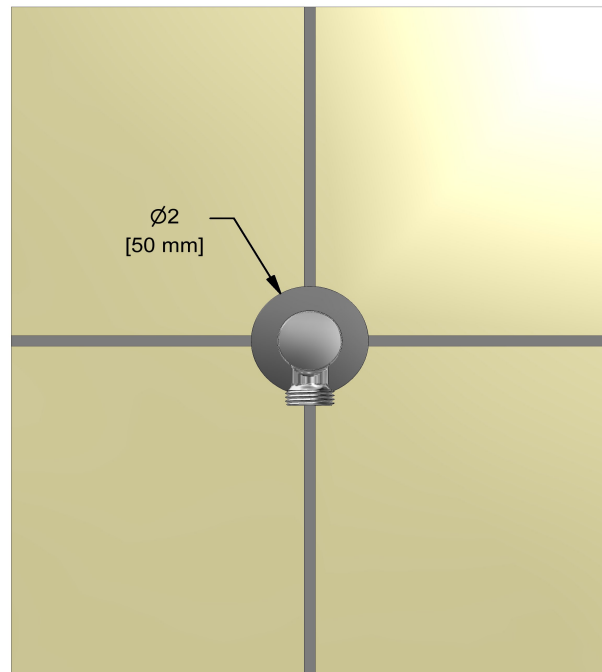

Sizes, models and finishes may differ from those presented.

Warranty

This **Riobel Inc.** product you have purchased carries a Limited Lifetime Warranty on the chrome, PVD finish, blacks and all working parts and is guaranteed from the initial purchase date against all manufacturing defects. All other finishes, including plastic components, are guaranteed for one year. All electric and/or electronic parts are covered by a 5-year limited warranty.

Customer Service

Ontario, West Canada : 888-287-5354 Quebec, Maritimes, United States : 866-473-8442

2021.06.22