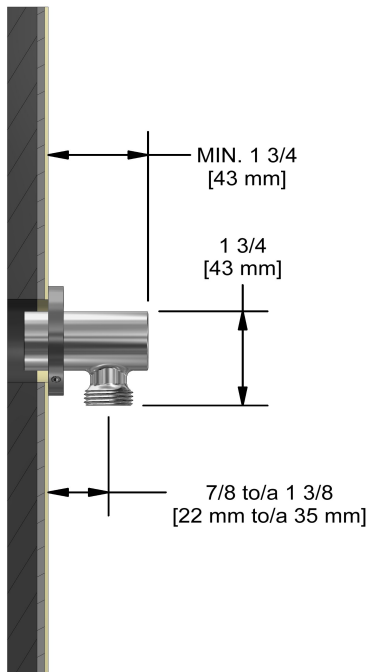

Sizes, models and finishes may differ from those presented.

Warranty

This **Riobel Inc.** product you have purchased carries a Limited Lifetime Warranty on the chrome, PVD finish, blacks and all working parts and is guaranteed from the initial purchase date against all manufacturing defects. All other finishes, including plastic components, are guaranteed for one year. All electric and/or electronic parts are covered by a 5-year limited warranty.

Customer Service

Ontario, West Canada : 888-287-5354 Quebec, Maritimes, United States : 866-473-8442

2021.06.22