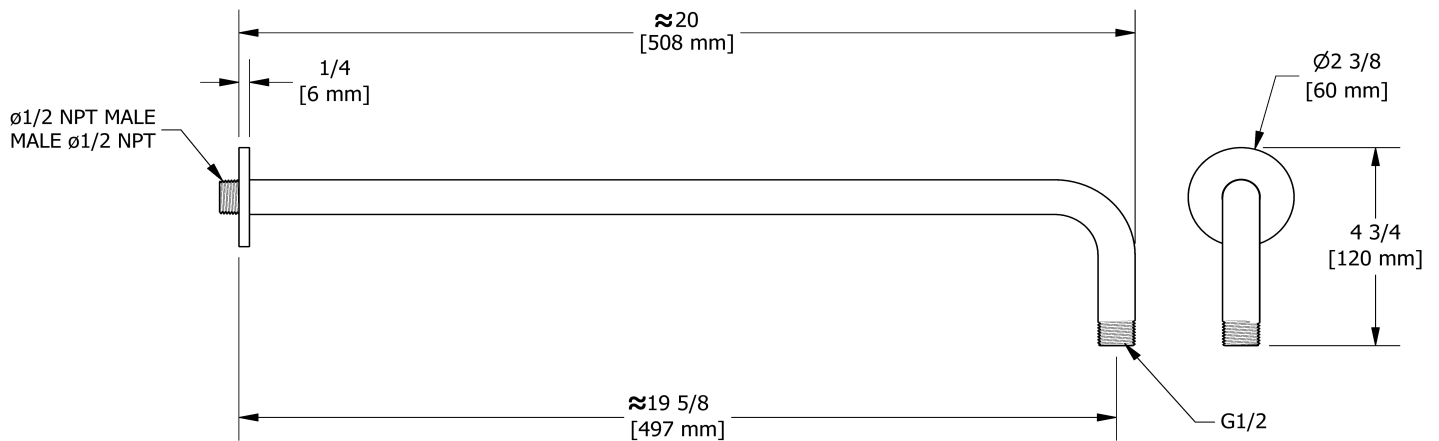

Sizes, models and finishes may differ from those presented.

Warranty

This **Riobel Inc.** product you have purchased carries a Limited Lifetime Warranty on the chrome, PVD finish, blacks and all working parts and is guaranteed from the initial purchase date against all manufacturing defects. All other finishes, including plastic components, are guaranteed for one year. All electric and/or electronic parts are covered by a 5-year limited warranty.

Customer Service

Ontario, West Canada : 888-287-5354 Quebec, Maritimes, United States : 866-473-8442

2021.06.22