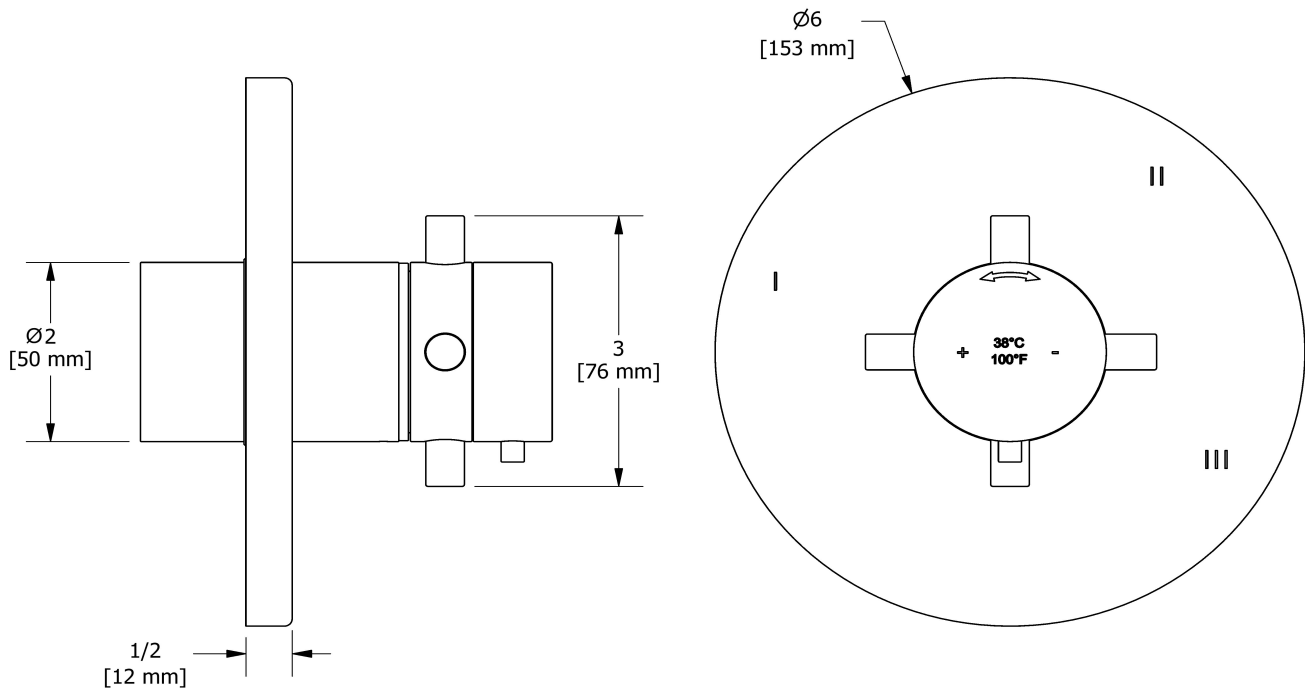

Certifications

- CSA B125.1
- ASME A112.18.1
- ASSE 1016
- CMR248 Approval

UPC®