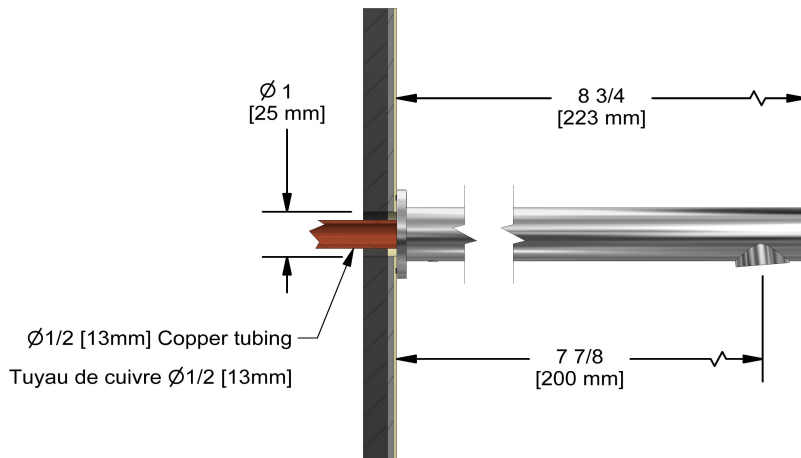

Sizes, models and finishes may differ from thoses presented.

Warranty

This **Riobel Inc.** product you have purchased carries a Limited Lifetime Warranty on the chrome, PVD finish, blacks and all working parts and is guaranteed from the initial purchase date against all manufacturing defects. All other finishes, including plastic components, are guaranteed for one year. All electric and/or electronic parts are covered by a 5-year limited warranty.

Customer Service

Ontario, West Canada : 888-287-5354 Quebec, Maritimes, United States : 866-473-8442

2022.05.21