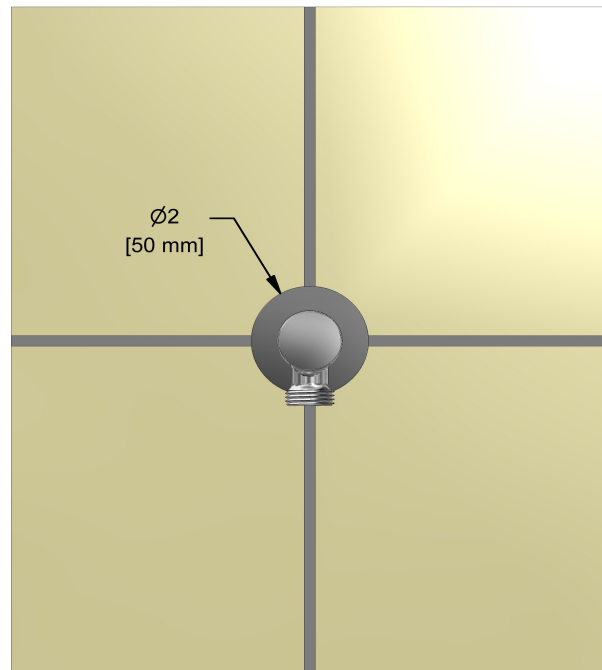

Sizes, models and finishes may differ from those presented.

Warranty

This **Riobel Inc.** product you have purchased carries a Limited Lifetime Warranty on the chrome, PVD finish, blacks and all working parts and is guaranteed from the initial purchase date against all manufacturing defects. All other finishes, including plastic components, are guaranteed for one year. All electric and/or electronic parts are covered by a 5-year limited warranty.

Customer Service

Ontario, West Canada : 888-287-5354 Quebec, Maritimes, United States : 866-473-8442