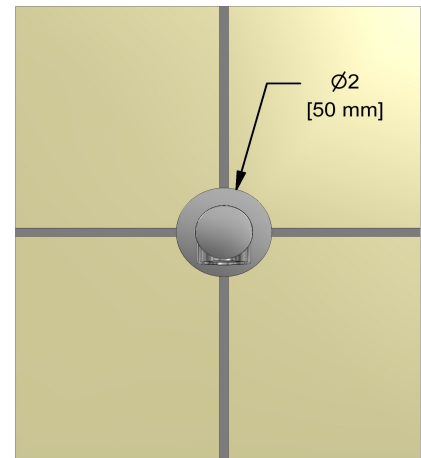

Sizes, models and finishes may differ from thoses presented.

Warranty

This **Riobel Inc.** product you have purchased carries a Limited Lifetime Warranty on the chrome, PVD finish, blacks and all working parts and is guaranteed from the initial purchase date against all manufacturing defects. All other finishes, including plastic components, are guaranteed for one year. All electric and/or electronic parts are covered by a 5-year limited warranty.

Customer Service

Ontario, West Canada : 888-287-5354 Quebec, Maritimes, United States : 866-473-8442

2022.05.21