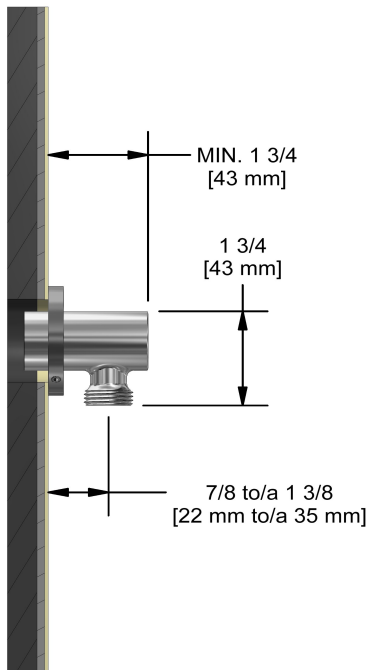

Sizes, models and finishes may differ from those presented.

Warranty

This **Riobel Inc.** product you have purchased carries a Limited Lifetime Warranty on the chrome, PVD finish, blacks and all working parts and is guaranteed from the initial purchase date against all manufacturing defects. All other finishes, including plastic components, are guaranteed for one year. All electric and/or electronic parts are covered by a 5-year limited warranty.

Customer Service

Ontario, West Canada : 888-287-5354 Quebec, Maritimes, United States : 866-473-8442