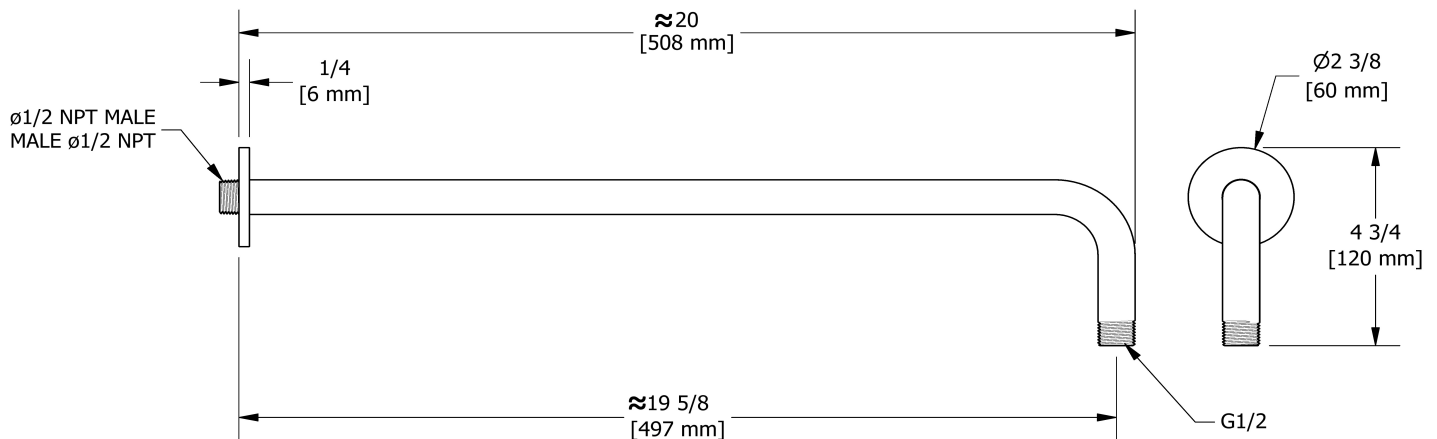

Sizes, models and finishes may differ from those presented.

Warranty

This **Riobel Inc.** product you have purchased carries a Limited Lifetime Warranty on the chrome, PVD finish, blacks and all working parts and is guaranteed from the initial purchase date against all manufacturing defects. All other finishes, including plastic components, are guaranteed for one year. All electric and/or electronic parts are covered by a 5-year limited warranty.

Customer Service

Ontario, West Canada : 888-287-5354 Quebec, Maritimes, United States : 866-473-8442

2022.05.21