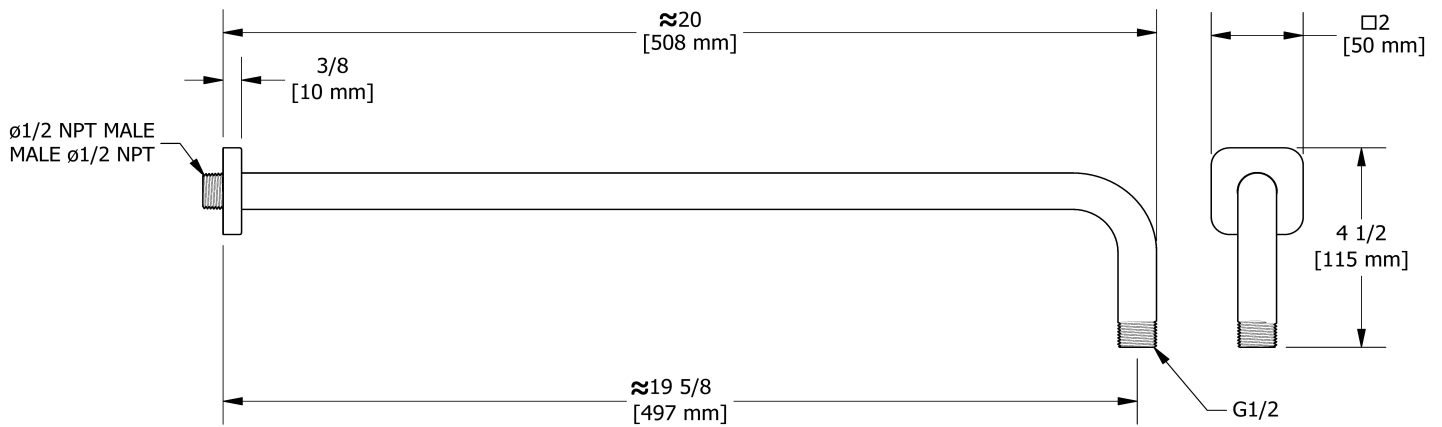

Sizes, models and finishes may differ from those presented.

Warranty

This **Riobel Inc.** product you have purchased carries a Limited Lifetime Warranty on the chrome, PVD finish, blacks and all working parts and is guaranteed from the initial purchase date against all manufacturing defects. All other finishes, including plastic components, are guaranteed for one year. All electric and/or electronic parts are covered by a 5-year limited warranty.

Customer Service

Ontario, West Canada : 888-287-5354 Quebec, Maritimes, United States : 866-473-8442

2021.04.28