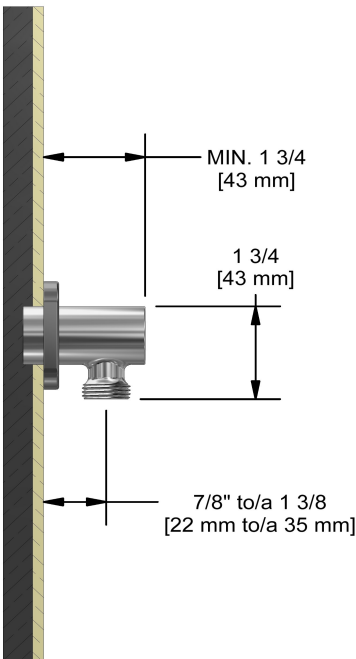

Sizes, models and finishes may differ from thoses presented.

Warranty

This **Riobel Inc.** product you have purchased carries a Limited Lifetime Warranty on the chrome, PVD finish, blacks and all working parts and is guaranteed from the initial purchase date against all manufacturing defects. All other finishes, including plastic components, are guaranteed for one year. All electric and/or electronic parts are covered by a 5-year limited warranty.

Customer Service

Ontario, West Canada : 888-287-5354 Quebec, Maritimes, United States : 866-473-8442

2021.04.28