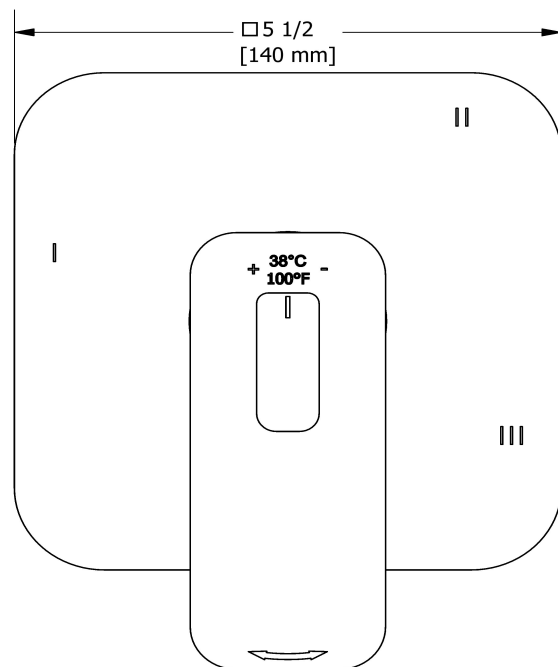

KIT#1345 trim
TKIT#1345EQ

Specifications

Composition

- TEQ45C - 3-way Type T/P coaxial valve trim
- 4835C - Hand shower rail
- 573C - 50 cm (20") shower arm
- 478C - 20 cm (8") shower head
- EQ80C - Wall-mount tub spout
- 772C - Elbow supply

Available colors

- C : Chrome
- BN : Brushed Nickel (PVD)
- BK : Black

Available flow

- 23 L/min, 6.0 gpm (US) 60psi

Certifications

- CSA B125.1
- ASME A112.18.1
- ASSE 1016
- CMR248 Approval
- ADA

Sizes, models and finishes may differ from those presented.

Customer Service

Ontario, West Canada : 888-287-5354 Quebec, Maritimes, United States : 866-473-8442

2021.04.28

Hand shower rail
4835

Specifications

Descriptions

- Ø19 mm (¾") slide bar
- 150 cm (59") double interlock flexible hose, swivel and 2 check valves
- 4365, 2-jet hand shower
- Scale-free
- Easy-Glide left cursor

Customer Service

Ontario, West Canada : 888-287-5354 Quebec, Maritimes, United States : 866-473-8442

2021.04.28

20 cm (8") shower head
478

Specifications

Descriptions

- Scale-free
- Swivel
- G½" inlet female