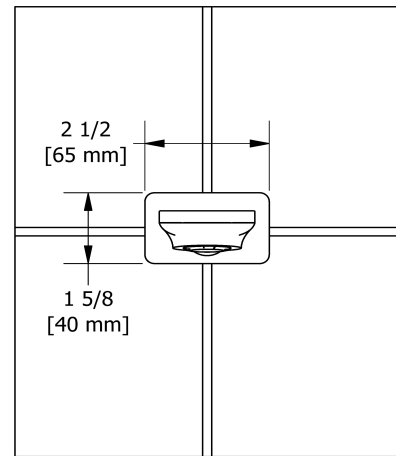

Sizes, models and finishes may differ from those presented.

Warranty

This **Riobel Inc.** product you have purchased carries a Limited Lifetime Warranty on the chrome, PVD finish, blacks and all working parts and is guaranteed from the initial purchase date against all manufacturing defects. All other finishes, including plastic components, are guaranteed for one year. All electric and/or electronic parts are covered by a 5-year limited warranty.

Customer Service

Ontario, West Canada : 888-287-5354 Quebec, Maritimes, United States : 866-473-8442

2021.04.28