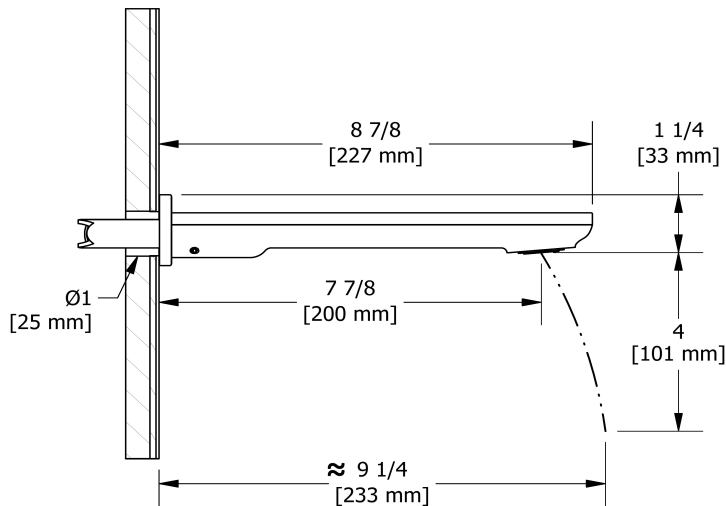

Sizes, models and finishes may differ from those presented.

Warranty

This **Riobel Inc.** product you have purchased carries a Limited Lifetime Warranty on the chrome, PVD finish, blacks and all working parts and is guaranteed from the initial purchase date against all manufacturing defects. All other finishes, including plastic components, are guaranteed for one year. All electric and/or electronic parts are covered by a 5-year limited warranty.

Customer Service

Ontario, West Canada : 888-287-5354 Quebec, Maritimes, United States : 866-473-8442

2021.04.28