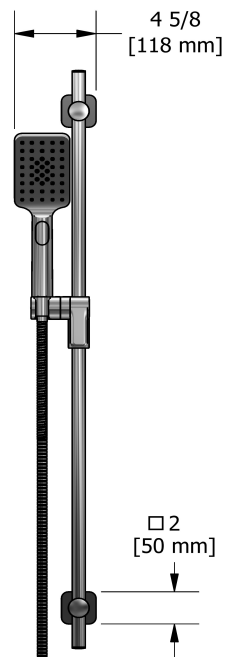

Certifications

- CSA B125.1
- ASME A112.18.1
- CMR248 Approval

Sizes, models and finishes may differ from those presented.

Warranty

This **Riobel Inc.** product you have purchased carries a Limited Lifetime Warranty on the chrome, PVD finish, blacks and all working parts and is guaranteed from the initial purchase date against all manufacturing defects. All other finishes, including plastic components, are guaranteed for one year. All electric and/or electronic parts are covered by a 5-year limited warranty.

Customer Service

Ontario, West Canada : 888-287-5354 Quebec, Maritimes, United States : 866-473-8442