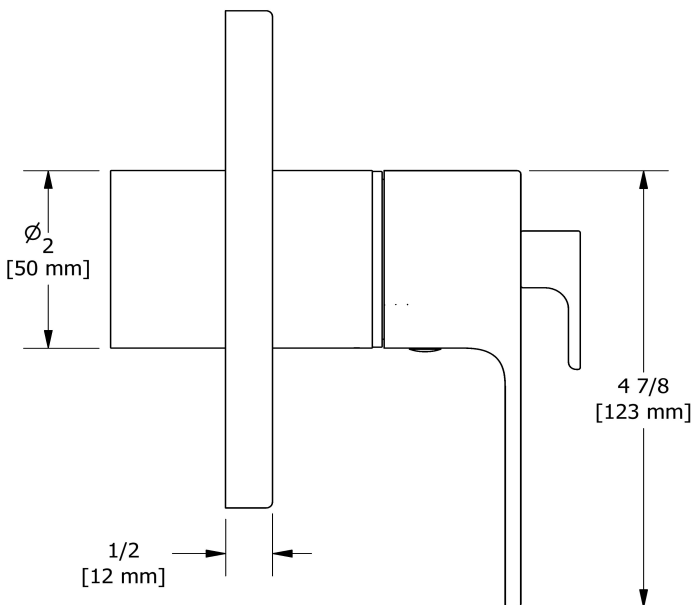

Sizes, models and finishes may differ from those presented.

Warranty

This **Riobel Inc.** product you have purchased carries a Limited Lifetime Warranty on the chrome, PVD finish, blacks and all working parts and is guaranteed from the initial purchase date against all manufacturing defects. All other finishes, including plastic components, are guaranteed for one year. All electric and/or electronic parts are covered by a 5-year limited warranty.

Customer Service

Ontario, West Canada : 888-287-5354 Quebec, Maritimes, United States : 866-473-8442

2021.04.28