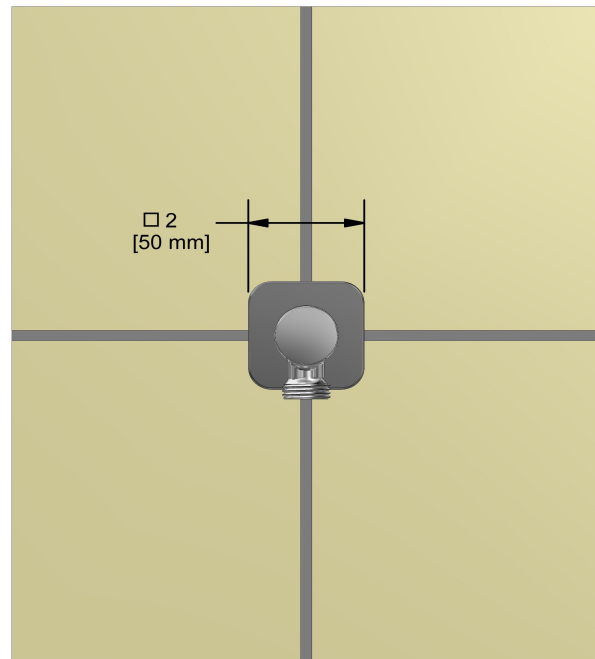

Sizes, models and finishes may differ from thoses presented.

Warranty

This **Riobel Inc.** product you have purchased carries a Limited Lifetime Warranty on the chrome, PVD finish, blacks and all working parts and is guaranteed from the initial purchase date against all manufacturing defects. All other finishes, including plastic components, are guaranteed for one year. All electric and/or electronic parts are covered by a 5-year limited warranty.

Customer Service

Ontario, West Canada : 888-287-5354 Quebec, Maritimes, United States : 866-473-8442

2021.04.28