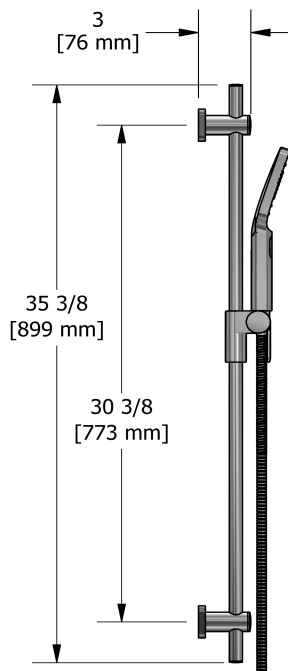

Certifications

- CSA B125.1
- ASME A112.18.1
- CMR248 Approval

Sizes, models and finishes may differ from those presented.

Warranty

This **Riobel Inc.** product you have purchased carries a Limited Lifetime Warranty on the chrome, PVD finish, blacks and all working parts and is guaranteed from the initial purchase date against all manufacturing defects. All other finishes, including plastic components, are guaranteed for one year. All electric and/or electronic parts are covered by a 5-year limited warranty.

Customer Service

Ontario, West Canada : 888-287-5354 Quebec, Maritimes, United States : 866-473-8442