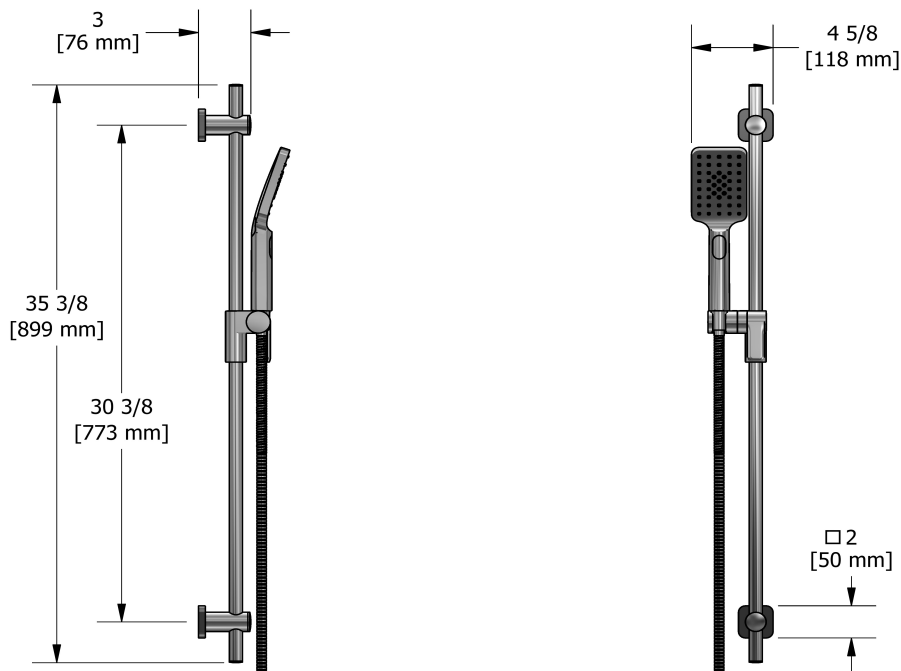

Certifications

- CSA B125.1
- ASME A112.18.1
- CMR248 Approval

Sizes, models and finishes may differ from those presented.

Warranty

This **Riobel Inc.** product you have purchased carries a Limited Lifetime Warranty on the chrome, PVD finish, blacks and all working parts and is guaranteed from the initial purchase date against all manufacturing defects. All other finishes, including plastic components, are guaranteed for one year. All electric and/or electronic parts are covered by a 5-year limited warranty.

Customer Service

Ontario, West Canada : 888-287-5354 Quebec, Maritimes, United States : 866-473-8442