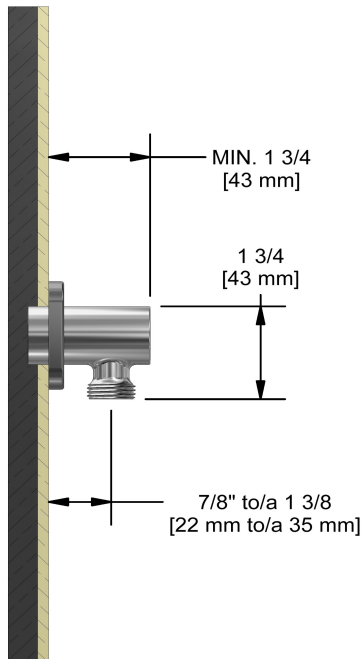

Sizes, models and finishes may differ from thoses presented.

Warranty

This **Riobel Inc.** product you have purchased carries a Limited Lifetime Warranty on the chrome, PVD finish, blacks and all working parts and is guaranteed from the initial purchase date against all manufacturing defects. All other finishes, including plastic components, are guaranteed for one year. All electric and/or electronic parts are covered by a 5-year limited warranty.

Customer Service

Ontario, West Canada : 888-287-5354 Quebec, Maritimes, United States : 866-473-8442

2021.07.16