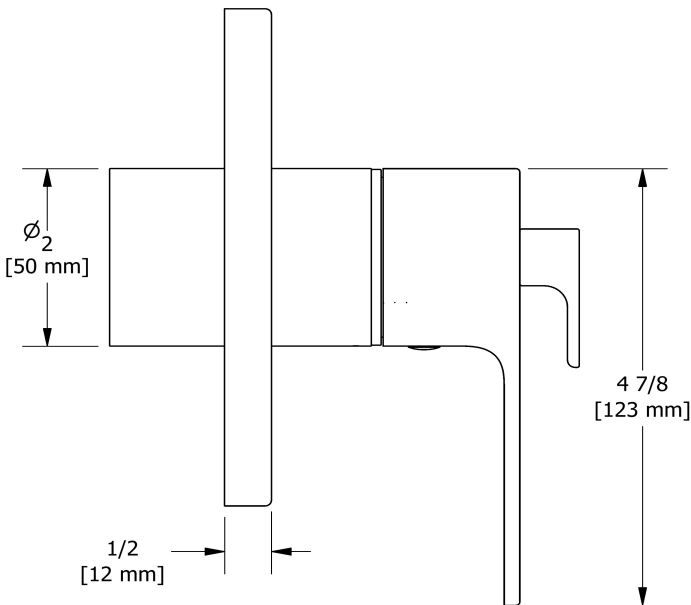

Sizes, models and finishes may differ from those presented.

Warranty

This **Riobel Inc.** product you have purchased carries a Limited Lifetime Warranty on the chrome, PVD finish, blacks and all working parts and is guaranteed from the initial purchase date against all manufacturing defects. All other finishes, including plastic components, are guaranteed for one year. All electric and/or electronic parts are covered by a 5-year limited warranty.

Customer Service

Ontario, West Canada : 888-287-5354 Quebec, Maritimes, United States : 866-473-8442