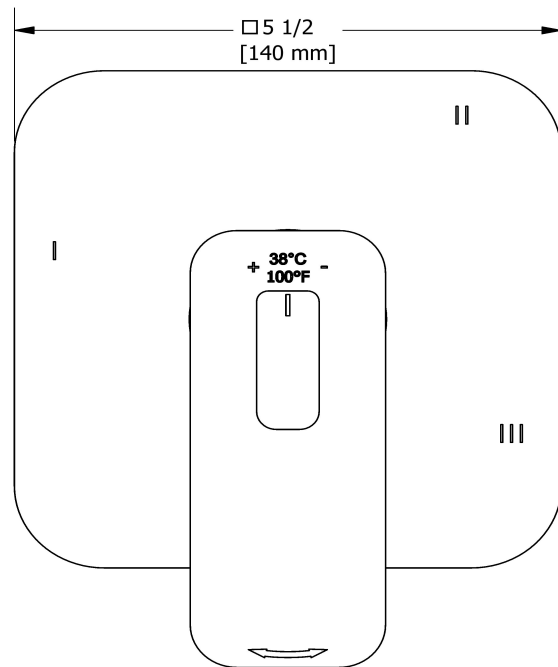

Sizes, models and finishes may differ from those presented.

Warranty

This **Riobel Inc.** product you have purchased carries a Limited Lifetime Warranty on the chrome, PVD finish, blacks and all working parts and is guaranteed from the initial purchase date against all manufacturing defects. All other finishes, including plastic components, are guaranteed for one year. All electric and/or electronic parts are covered by a 5-year limited warranty.

Customer Service

Ontario, West Canada : 888-287-5354 Quebec, Maritimes, United States : 866-473-8442