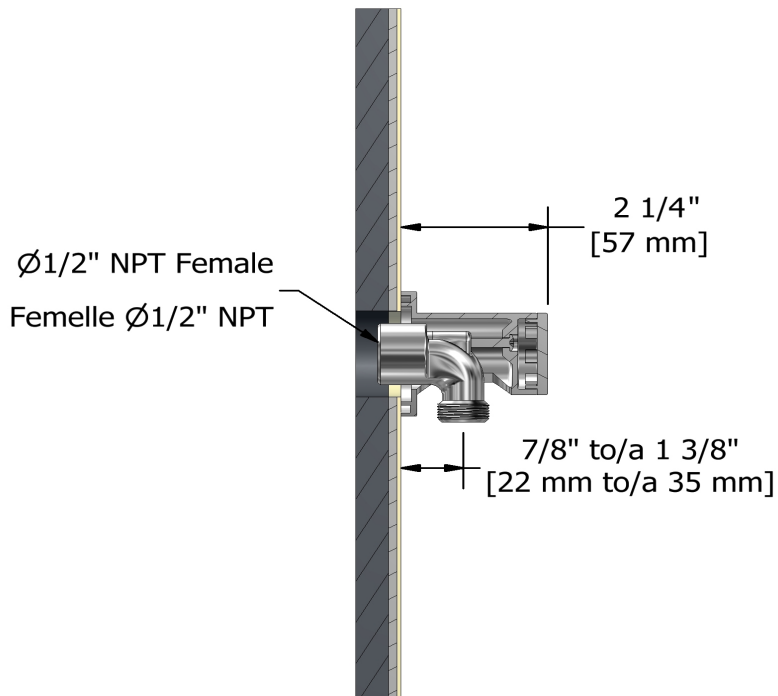

Sizes, models and finishes may differ from those presented.

Warranty

This **Riobel Inc.** product you have purchased carries a Limited Lifetime Warranty on the chrome, PVD finish, blacks and all working parts and is guaranteed from the initial purchase date against all manufacturing defects. All other finishes, including plastic components, are guaranteed for one year. All electric and/or electronic parts are covered by a 5-year limited warranty.

Customer Service

Ontario, West Canada : 888-287-5354 Quebec, Maritimes, United States : 866-473-8442

2021.04.28