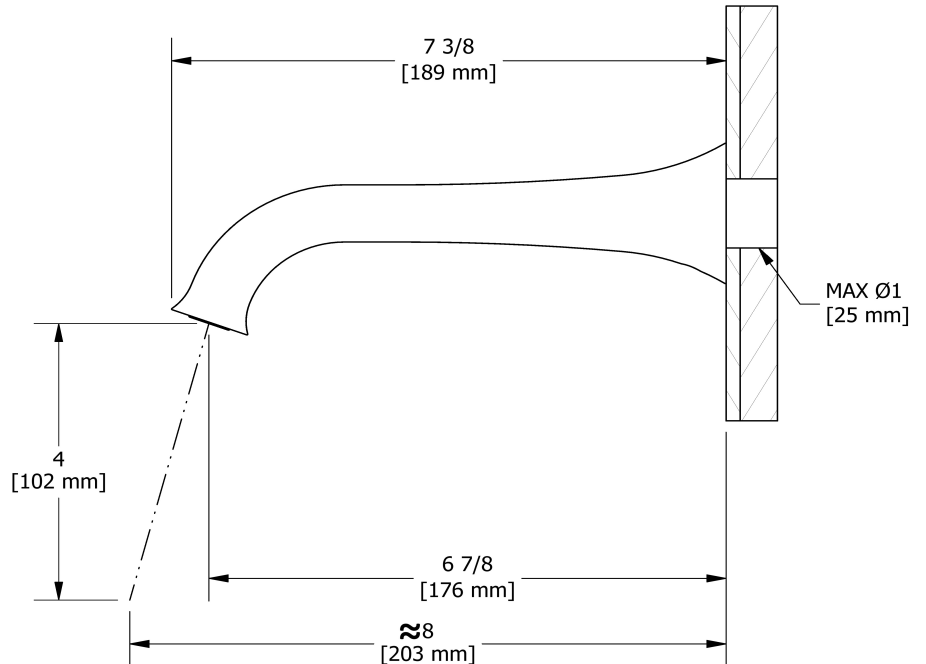

Certifications

- CSA B125.1
- ASME A112.18.1
- CMR248 Approval

cUPC®