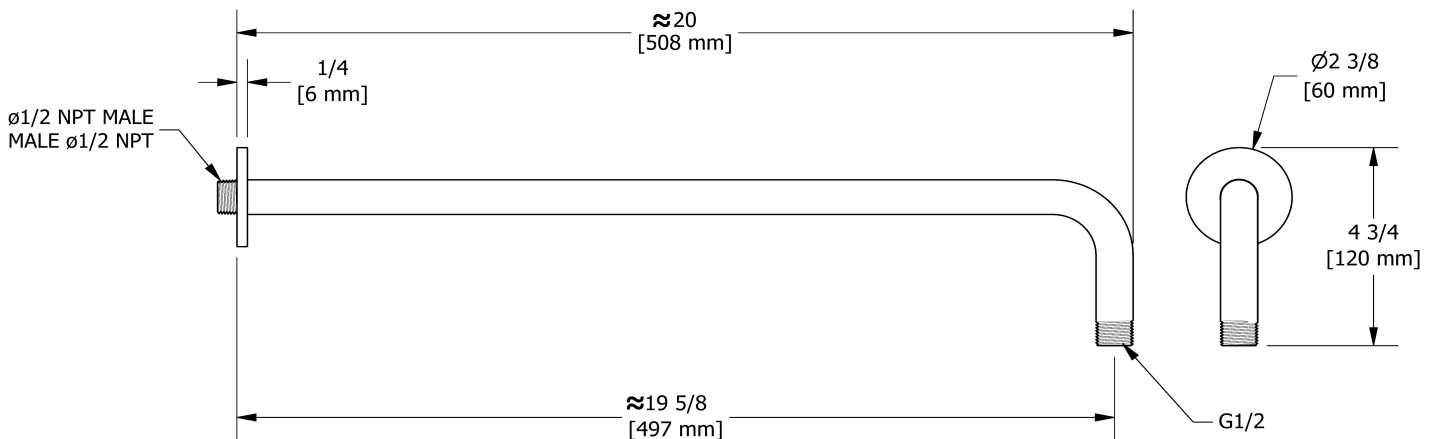

Sizes, models and finishes may differ from those presented.

Warranty

This **Riobel Inc.** product you have purchased carries a Limited Lifetime Warranty on the chrome, PVD finish, blacks and all working parts and is guaranteed from the initial purchase date against all manufacturing defects. All other finishes, including plastic components, are guaranteed for one year. All electric and/or electronic parts are covered by a 5-year limited warranty.

Customer Service

Ontario, West Canada : 888-287-5354 Quebec, Maritimes, United States : 866-473-8442

2021.04.28