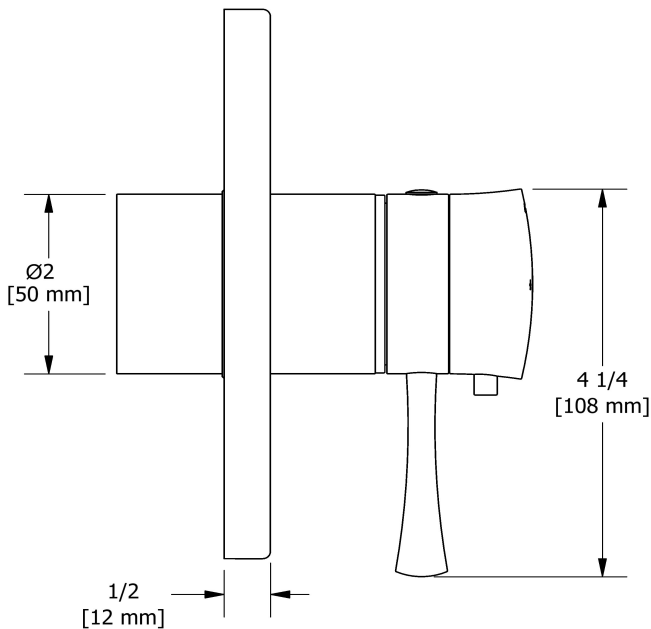

Sizes, models and finishes may differ from those presented.

Warranty

This **Riobel Inc.** product you have purchased carries a Limited Lifetime Warranty on the chrome, PVD finish, blacks and all working parts and is guaranteed from the initial purchase date against all manufacturing defects. All other finishes, including plastic components, are guaranteed for one year. All electric and/or electronic parts are covered by a 5-year limited warranty.

Customer Service

Ontario, West Canada : 888-287-5354 Quebec, Maritimes, United States : 866-473-8442

2021.04.28