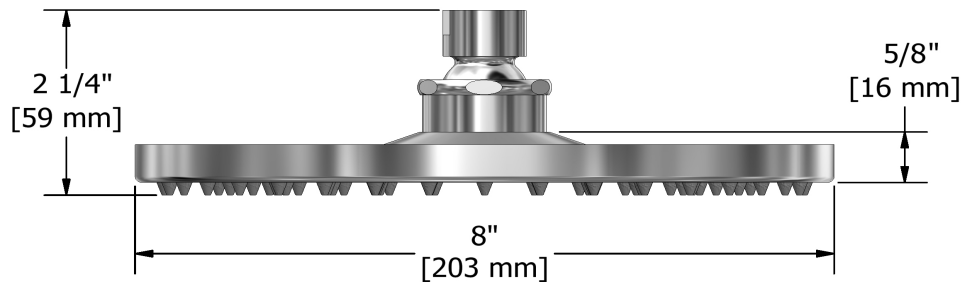

Certifications

- CSA B125.1
- ASME A112.18.1
- CMR248 Approval

Sizes, models and finishes may differ from those presented.

Warranty

This **Riobel Inc.** product you have purchased carries a Limited Lifetime Warranty on the chrome, PVD finish, blacks and all working parts and is guaranteed from the initial purchase date against all manufacturing defects. All other finishes, including plastic components, are guaranteed for one year. All electric and/or electronic parts are covered by a 5-year limited warranty.

Customer Service

Ontario, West Canada : 888-287-5354 Quebec, Maritimes, United States : 866-473-8442

2021.04.28