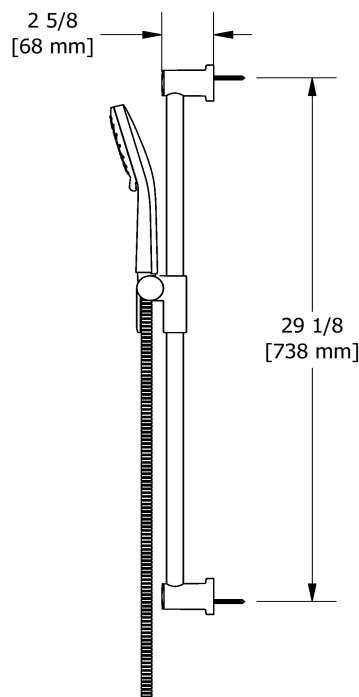

Certifications

- CSA B125.1
- ASME A112.18.1
- CMR248 Approval

Sizes, models and finishes may differ from those presented.

Warranty

This **Riobel Inc.** product you have purchased carries a Limited Lifetime Warranty on the chrome, PVD finish, blacks and all working parts and is guaranteed from the initial purchase date against all manufacturing defects. All other finishes, including plastic components, are guaranteed for one year. All electric and/or electronic parts are covered by a 5-year limited warranty.

Customer Service

Ontario, West Canada : 888-287-5354 Quebec, Maritimes, United States : 866-473-8442