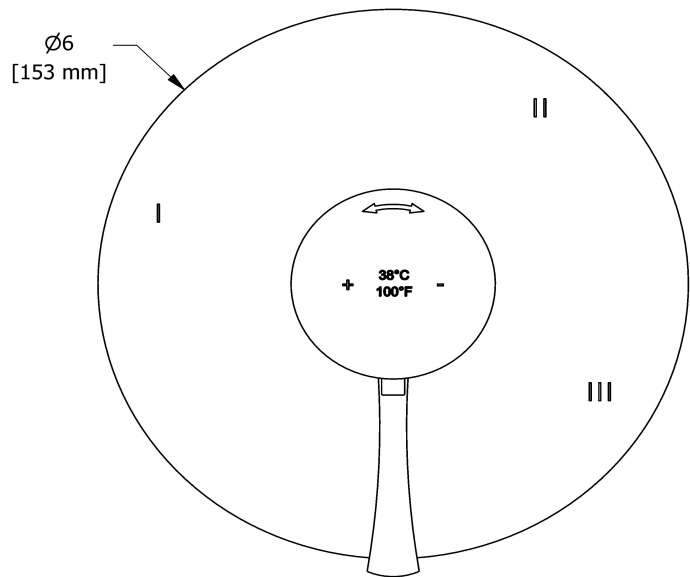

Sizes, models and finishes may differ from those presented.

Warranty

This **Riobel Inc.** product you have purchased carries a Limited Lifetime Warranty on the chrome, PVD finish, blacks and all working parts and is guaranteed from the initial purchase date against all manufacturing defects. All other finishes, including plastic components, are guaranteed for one year. All electric and/or electronic parts are covered by a 5-year limited warranty.

Customer Service

Ontario, West Canada : 888-287-5354 Quebec, Maritimes, United States : 866-473-8442

2021.04.28