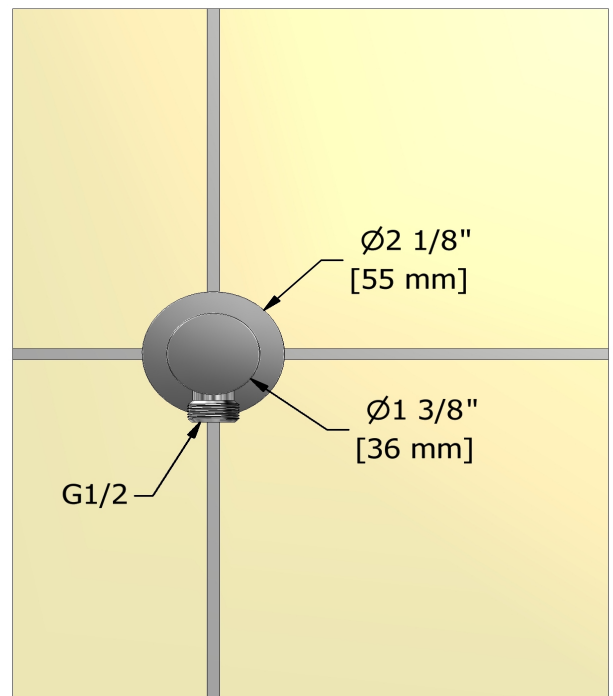

Sizes, models and finishes may differ from those presented.

Warranty

This **Riobel Inc.** product you have purchased carries a Limited Lifetime Warranty on the chrome, PVD finish, blacks and all working parts and is guaranteed from the initial purchase date against all manufacturing defects. All other finishes, including plastic components, are guaranteed for one year. All electric and/or electronic parts are covered by a 5-year limited warranty.

Customer Service

Ontario, West Canada : 888-287-5354 Quebec, Maritimes, United States : 866-473-8442

2021.04.28