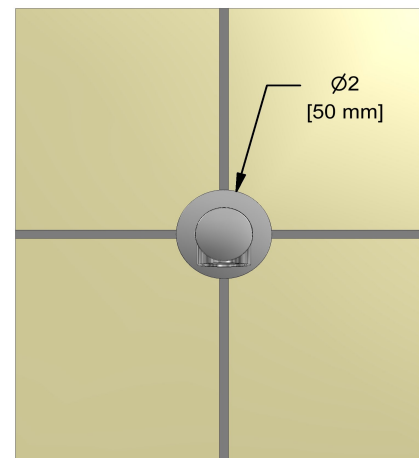

Sizes, models and finishes may differ from thoses presented.

Warranty

This **Riobel Inc.** product you have purchased carries a Limited Lifetime Warranty on the chrome, PVD finish, blacks and all working parts and is guaranteed from the initial purchase date against all manufacturing defects. All other finishes, including plastic components, are guaranteed for one year. All electric and/or electronic parts are covered by a 5-year limited warranty.

Customer Service

Ontario, West Canada : 888-287-5354 Quebec, Maritimes, United States : 866-473-8442

2021.05.26