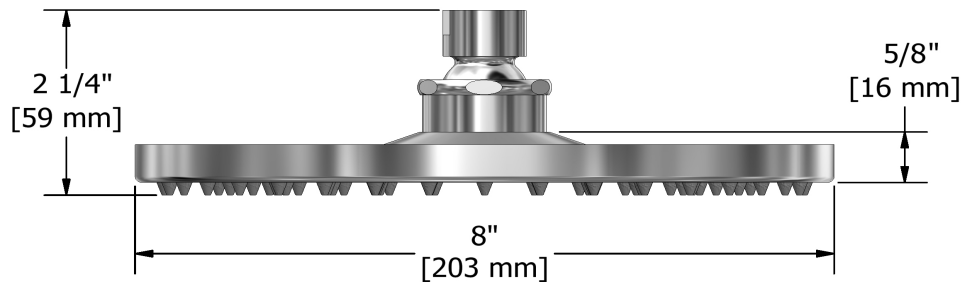

Certifications

- CSA B125.1
- ASME A112.18.1
- CMR248 Approval

Sizes, models and finishes may differ from those presented.

Warranty

This **Riobel Inc.** product you have purchased carries a Limited Lifetime Warranty on the chrome, PVD finish, blacks and all working parts and is guaranteed from the initial purchase date against all manufacturing defects. All other finishes, including plastic components, are guaranteed for one year. All electric and/or electronic parts are covered by a 5-year limited warranty.

Customer Service

Ontario, West Canada : 888-287-5354 Quebec, Maritimes, United States : 866-473-8442