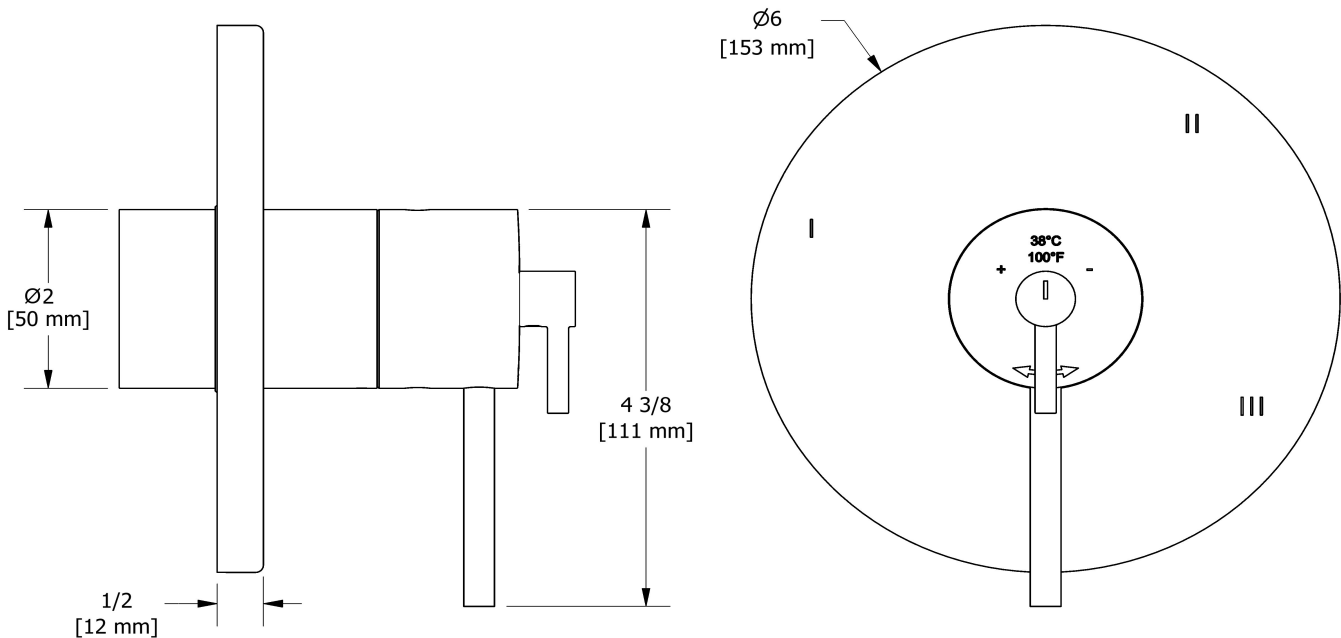

Sizes, models and finishes may differ from those presented.

Warranty

This **Riobel Inc.** product you have purchased carries a Limited Lifetime Warranty on the chrome, PVD finish, blacks and all working parts and is guaranteed from the initial purchase date against all manufacturing defects. All other finishes, including plastic components, are guaranteed for one year. All electric and/or electronic parts are covered by a 5-year limited warranty.

Customer Service

Ontario, West Canada : 888-287-5354 Quebec, Maritimes, United States : 866-473-8442