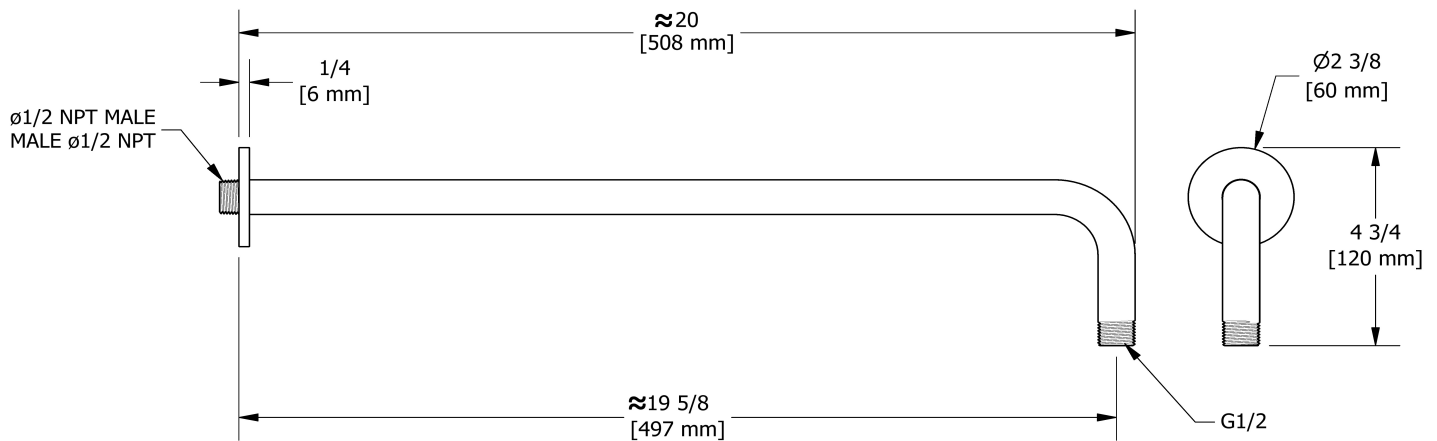

Sizes, models and finishes may differ from those presented.

Warranty

This **Riobel Inc.** product you have purchased carries a Limited Lifetime Warranty on the chrome, PVD finish, blacks and all working parts and is guaranteed from the initial purchase date against all manufacturing defects. All other finishes, including plastic components, are guaranteed for one year. All electric and/or electronic parts are covered by a 5-year limited warranty.

Customer Service

Ontario, West Canada : 888-287-5354 Quebec, Maritimes, United States : 866-473-8442

2021.05.26