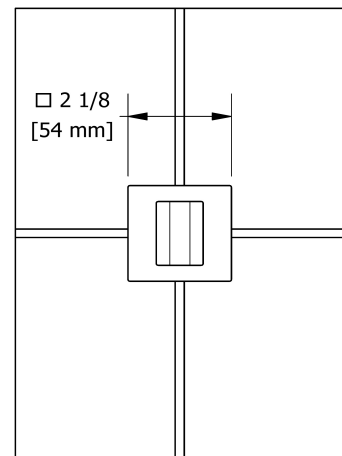

Sizes, models and finishes may differ from those presented.

Warranty

This **Riobel Inc.** product you have purchased carries a Limited Lifetime Warranty on the chrome, PVD finish, blacks and all working parts and is guaranteed from the initial purchase date against all manufacturing defects. All other finishes, including plastic components, are guaranteed for one year. All electric and/or electronic parts are covered by a 5-year limited warranty.

Customer Service

Ontario, West Canada : 888-287-5354 Quebec, Maritimes, United States : 866-473-8442

2023.05.29