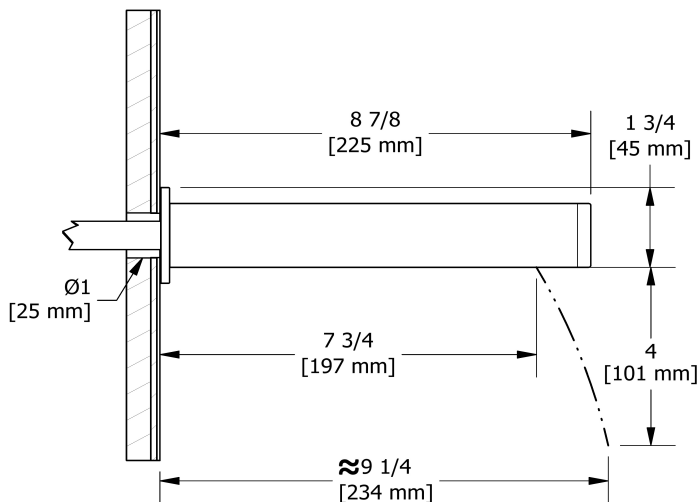

Sizes, models and finishes may differ from those presented.

Warranty

This **Riobel Inc.** product you have purchased carries a Limited Lifetime Warranty on the chrome, PVD finish, blacks and all working parts and is guaranteed from the initial purchase date against all manufacturing defects. All other finishes, including plastic components, are guaranteed for one year. All electric and/or electronic parts are covered by a 5-year limited warranty.

Customer Service

Ontario, West Canada : 888-287-5354 Quebec, Maritimes, United States : 866-473-8442

2023.05.29