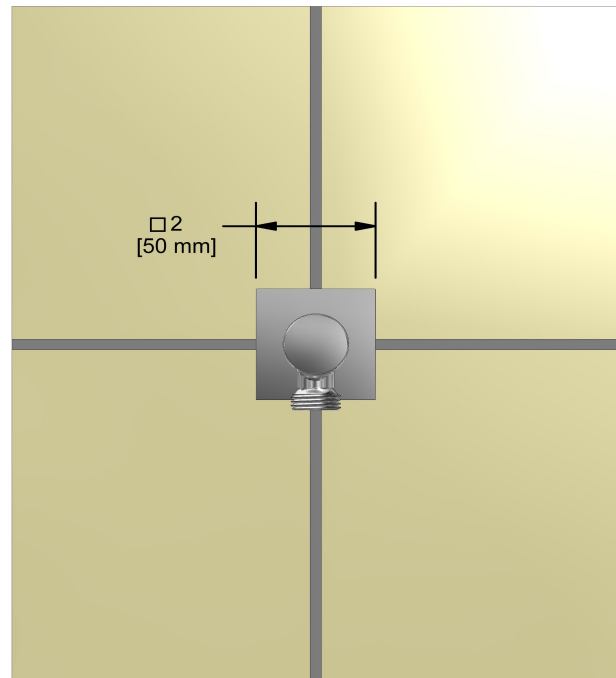

Sizes, models and finishes may differ from thoses presented.

Warranty

This **Riobel Inc.** product you have purchased carries a Limited Lifetime Warranty on the chrome, PVD finish, blacks and all working parts and is guaranteed from the initial purchase date against all manufacturing defects. All other finishes, including plastic components, are guaranteed for one year. All electric and/or electronic parts are covered by a 5-year limited warranty.

Customer Service

Ontario, West Canada : 888-287-5354 Quebec, Maritimes, United States : 866-473-8442

2022.02.19