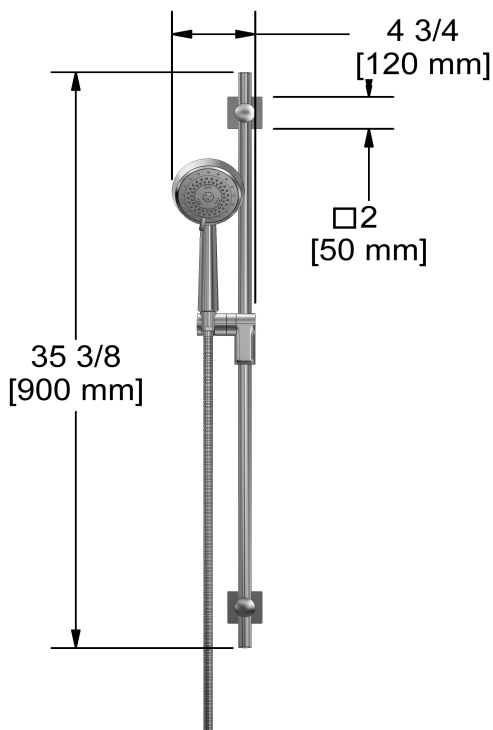

Sizes, models and finishes may differ from those presented.

Warranty

This **Riobel Inc.** product you have purchased carries a Limited Lifetime Warranty on the chrome, PVD finish, blacks and all working parts and is guaranteed from the initial purchase date against all manufacturing defects. All other finishes, including plastic components, are guaranteed for one year. All electric and/or electronic parts are covered by a 5-year limited warranty.

Customer Service

Ontario, West Canada : 888-287-5354 Quebec, Maritimes, United States : 866-473-8442