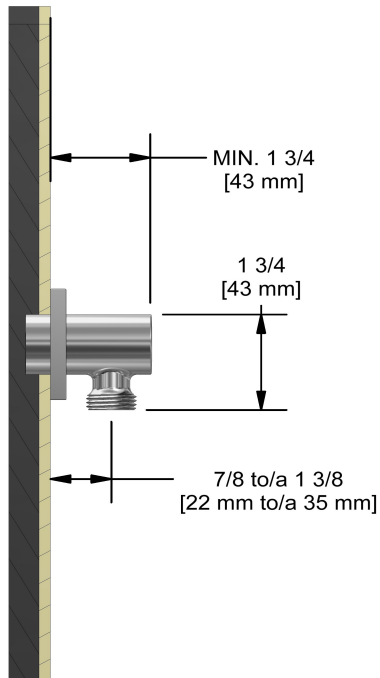

Sizes, models and finishes may differ from thoses presented.

Warranty

This **Riobel Inc.** product you have purchased carries a Limited Lifetime Warranty on the chrome, PVD finish, blacks and all working parts and is guaranteed from the initial purchase date against all manufacturing defects. All other finishes, including plastic components, are guaranteed for one year. All electric and/or electronic parts are covered by a 5-year limited warranty.

Customer Service

Ontario, West Canada : 888-287-5354 Quebec, Maritimes, United States : 866-473-8442

2022.02.19