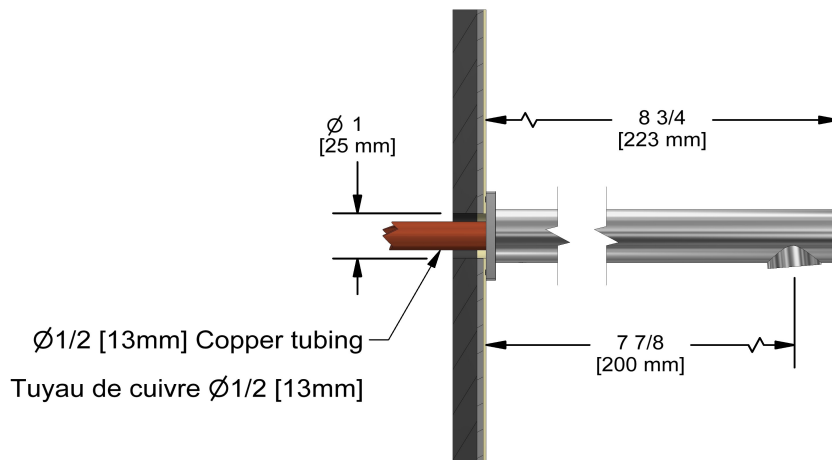

Sizes, models and finishes may differ from those presented.

Warranty

This **Riobel Inc.** product you have purchased carries a Limited Lifetime Warranty on the chrome, PVD finish, blacks and all working parts and is guaranteed from the initial purchase date against all manufacturing defects. All other finishes, including plastic components, are guaranteed for one year. All electric and/or electronic parts are covered by a 5-year limited warranty.

Customer Service

Ontario, West Canada : 888-287-5354 Quebec, Maritimes, United States : 866-473-8442

2022.02.19