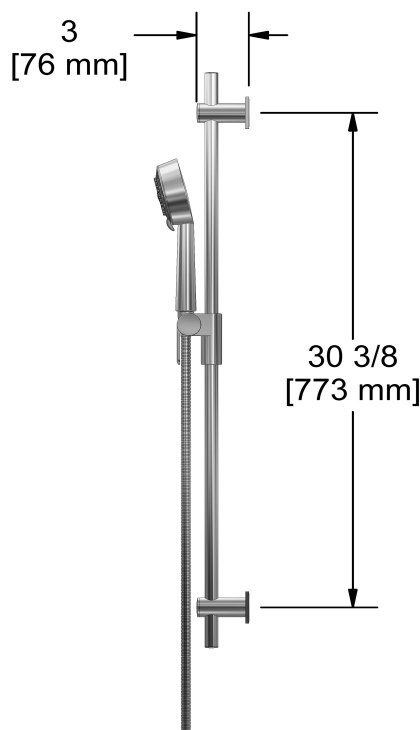

Sizes, models and finishes may differ from those presented.

Warranty

This **Riobel Inc.** product you have purchased carries a Limited Lifetime Warranty on the chrome, PVD finish, blacks and all working parts and is guaranteed from the initial purchase date against all manufacturing defects. All other finishes, including plastic components, are guaranteed for one year. All electric and/or electronic parts are covered by a 5-year limited warranty.

Customer Service

Ontario, West Canada : 888-287-5354 Quebec, Maritimes, United States : 866-473-8442