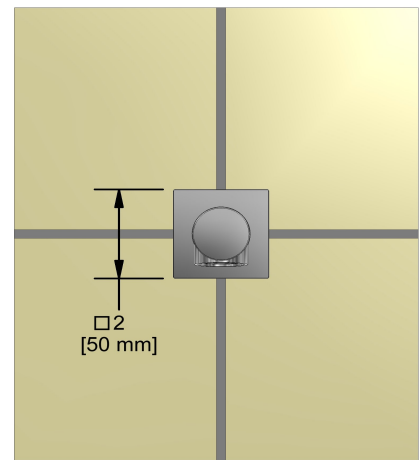

Sizes, models and finishes may differ from those presented.

Warranty

This **Riobel Inc.** product you have purchased carries a Limited Lifetime Warranty on the chrome, PVD finish, blacks and all working parts and is guaranteed from the initial purchase date against all manufacturing defects. All other finishes, including plastic components, are guaranteed for one year. All electric and/or electronic parts are covered by a 5-year limited warranty.

Customer Service

Ontario, West Canada : 888-287-5354 Quebec, Maritimes, United States : 866-473-8442

2022.02.19