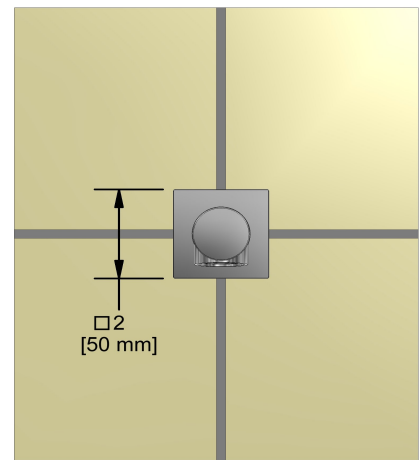

Sizes, models and finishes may differ from those presented.

Warranty

This **Riobel Inc.** product you have purchased carries a Limited Lifetime Warranty on the chrome, PVD finish, blacks and all working parts and is guaranteed from the initial purchase date against all manufacturing defects. All other finishes, including plastic components, are guaranteed for one year. All electric and/or electronic parts are covered by a 5-year limited warranty.

Customer Service

Ontario, West Canada : 888-287-5354 Quebec, Maritimes, United States : 866-473-8442

2022.05.24