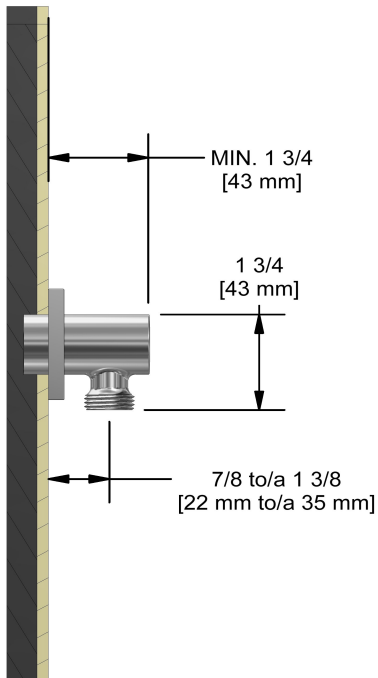

Sizes, models and finishes may differ from thoses presented.

Warranty

This **Riobel Inc.** product you have purchased carries a Limited Lifetime Warranty on the chrome, PVD finish, blacks and all working parts and is guaranteed from the initial purchase date against all manufacturing defects. All other finishes, including plastic components, are guaranteed for one year. All electric and/or electronic parts are covered by a 5-year limited warranty.

Customer Service

Ontario, West Canada : 888-287-5354 Quebec, Maritimes, United States : 866-473-8442