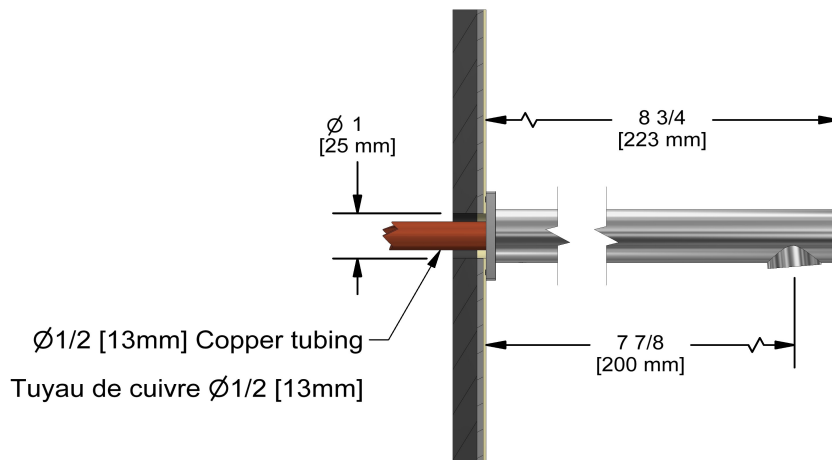

Sizes, models and finishes may differ from those presented.

Warranty

This **Riobel Inc.** product you have purchased carries a Limited Lifetime Warranty on the chrome, PVD finish, blacks and all working parts and is guaranteed from the initial purchase date against all manufacturing defects. All other finishes, including plastic components, are guaranteed for one year. All electric and/or electronic parts are covered by a 5-year limited warranty.

Customer Service

Ontario, West Canada : 888-287-5354 Quebec, Maritimes, United States : 866-473-8442

2022.05.24