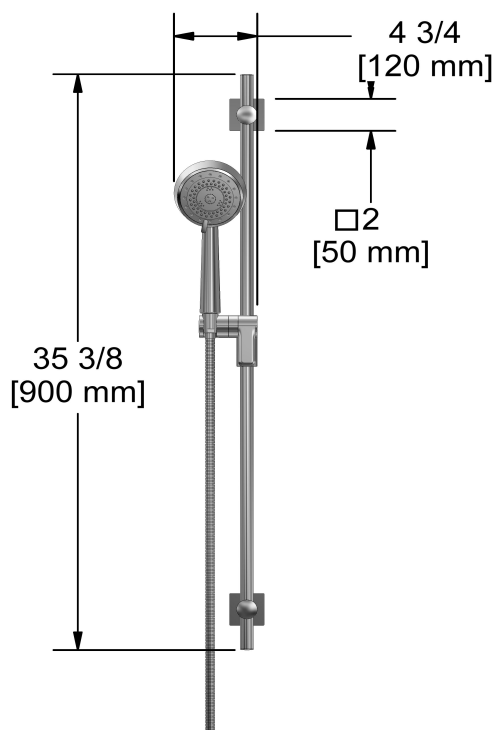

Sizes, models and finishes may differ from thoses presented.

Warranty

This **Riobel Inc.** product you have purchased carries a Limited Lifetime Warranty on the chrome, PVD finish, blacks and all working parts and is guaranteed from the initial purchase date against all manufacturing defects. All other finishes, including plastic components, are guaranteed for one year. All electric and/or electronic parts are covered by a 5-year limited warranty.

Customer Service

Ontario, West Canada : 888-287-5354 Quebec, Maritimes, United States : 866-473-8442