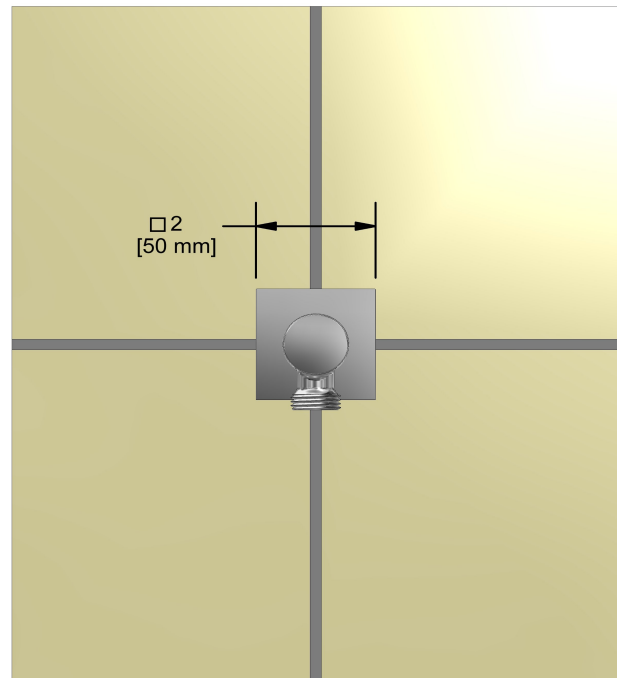

Sizes, models and finishes may differ from thoses presented.

Warranty

This **Riobel Inc.** product you have purchased carries a Limited Lifetime Warranty on the chrome, PVD finish, blacks and all working parts and is guaranteed from the initial purchase date against all manufacturing defects. All other finishes, including plastic components, are guaranteed for one year. All electric and/or electronic parts are covered by a 5-year limited warranty.

Customer Service

Ontario, West Canada : 888-287-5354 Quebec, Maritimes, United States : 866-473-8442