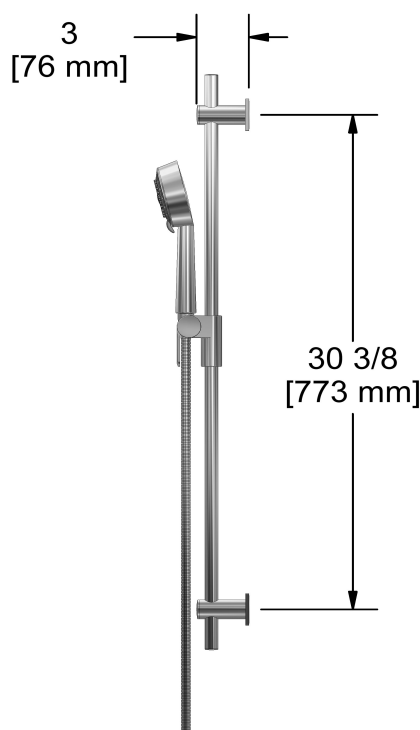

Sizes, models and finishes may differ from thoses presented.

Warranty

This **Riobel Inc.** product you have purchased carries a Limited Lifetime Warranty on the chrome, PVD finish, blacks and all working parts and is guaranteed from the initial purchase date against all manufacturing defects. All other finishes, including plastic components, are guaranteed for one year. All electric and/or electronic parts are covered by a 5-year limited warranty.

Customer Service

Ontario, West Canada : 888-287-5354 Quebec, Maritimes, United States : 866-473-8442