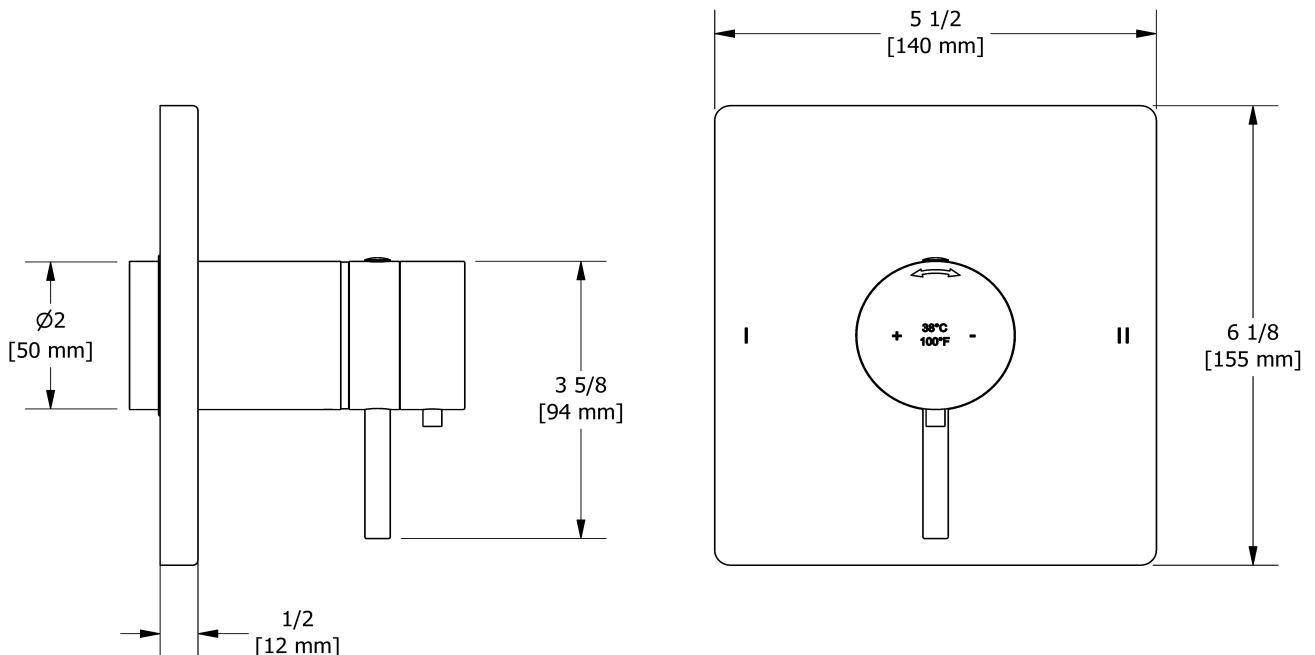

Certifications

- CSA B125.1
- ASME A112.18.1
- ASSE 1016
- CMR248 Approval
- ADA