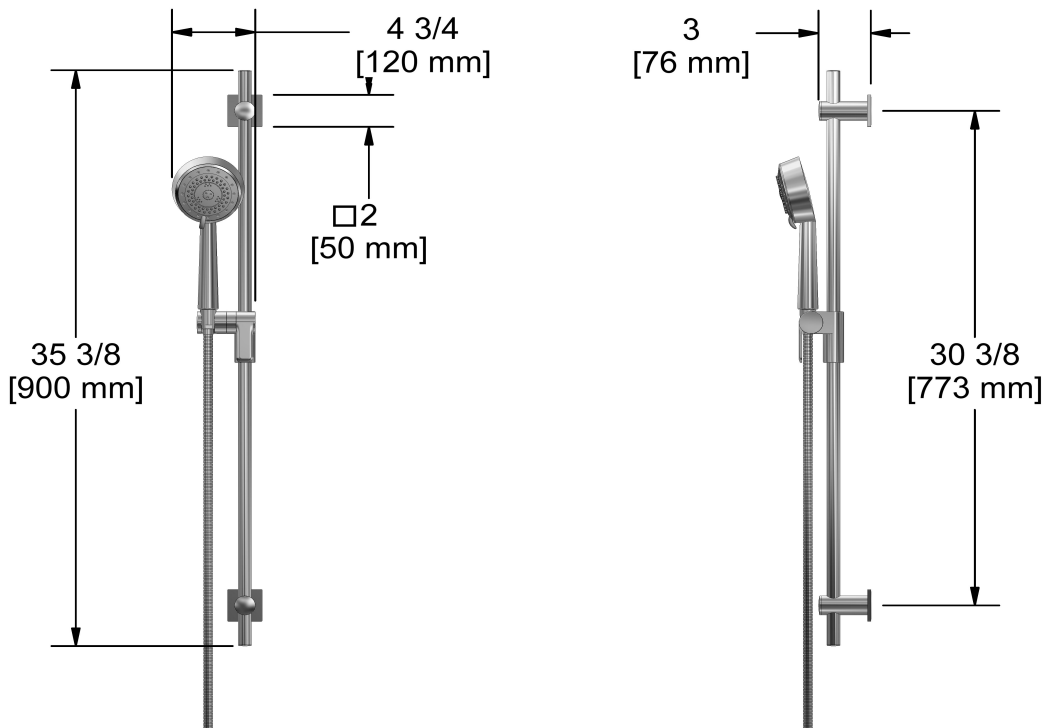

Sizes, models and finishes may differ from those presented.

Warranty

This **Riobel Inc.** product you have purchased carries a Limited Lifetime Warranty on the chrome, PVD finish, blacks and all working parts and is guaranteed from the initial purchase date against all manufacturing defects. All other finishes, including plastic components, are guaranteed for one year. All electric and/or electronic parts are covered by a 5-year limited warranty.

Customer Service

Ontario, West Canada : 888-287-5354 Quebec, Maritimes, United States : 866-473-8442