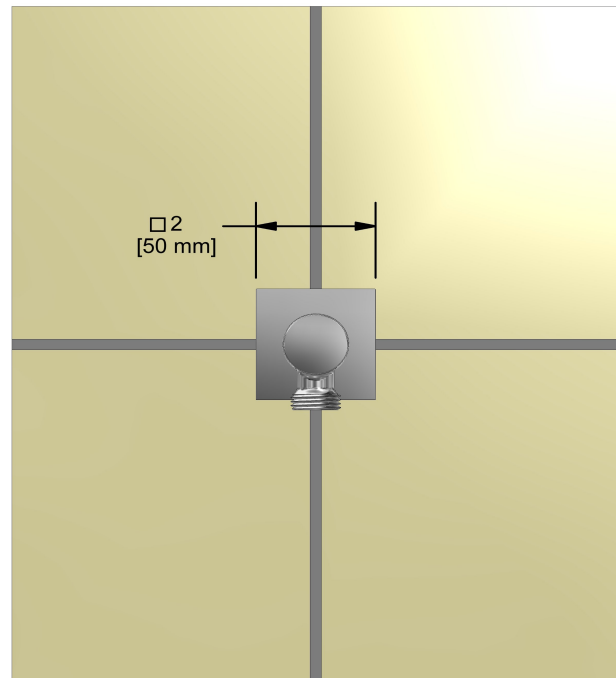

Sizes, models and finishes may differ from those presented.

Warranty

This **Riobel Inc.** product you have purchased carries a Limited Lifetime Warranty on the chrome, PVD finish, blacks and all working parts and is guaranteed from the initial purchase date against all manufacturing defects. All other finishes, including plastic components, are guaranteed for one year. All electric and/or electronic parts are covered by a 5-year limited warranty.

Customer Service

Ontario, West Canada : 888-287-5354 Quebec, Maritimes, United States : 866-473-8442