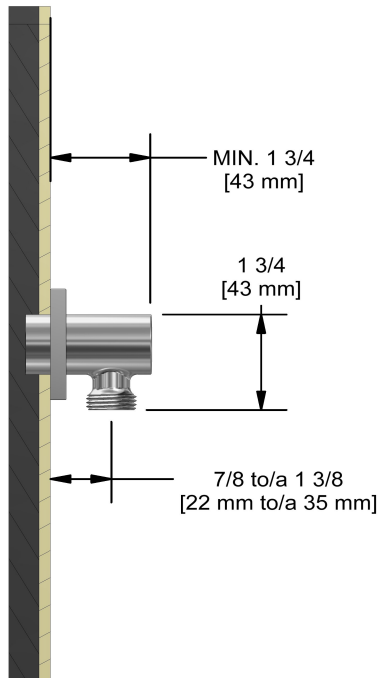

Sizes, models and finishes may differ from those presented.

Warranty

This **Riobel Inc.** product you have purchased carries a Limited Lifetime Warranty on the chrome, PVD finish, blacks and all working parts and is guaranteed from the initial purchase date against all manufacturing defects. All other finishes, including plastic components, are guaranteed for one year. All electric and/or electronic parts are covered by a 5-year limited warranty.

Customer Service

Ontario, West Canada : 888-287-5354 Quebec, Maritimes, United States : 866-473-8442