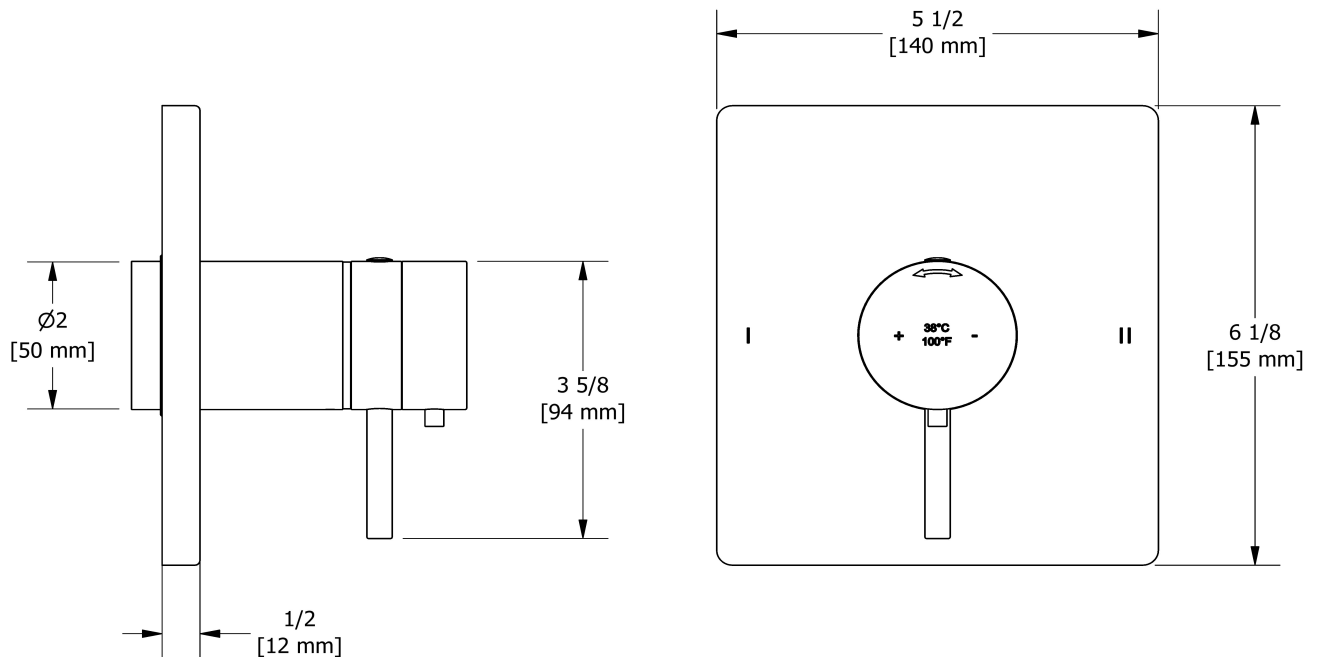

Certifications

- CSA B125.1
- ASME A112.18.1
- ASSE 1016
- CMR248 Approval
- ADA