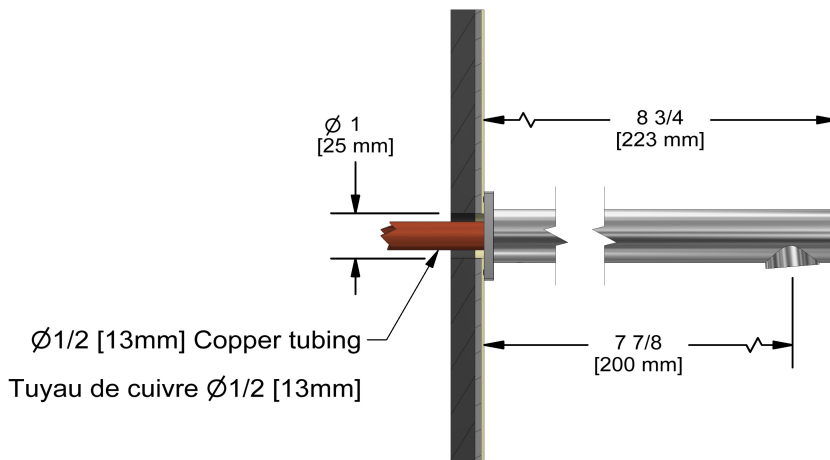

Sizes, models and finishes may differ from those presented.

Warranty

This **Riobel Inc.** product you have purchased carries a Limited Lifetime Warranty on the chrome, PVD finish, blacks and all working parts and is guaranteed from the initial purchase date against all manufacturing defects. All other finishes, including plastic components, are guaranteed for one year. All electric and/or electronic parts are covered by a 5-year limited warranty.

Customer Service

Ontario, West Canada : 888-287-5354 Quebec, Maritimes, United States : 866-473-8442

2023.03.03