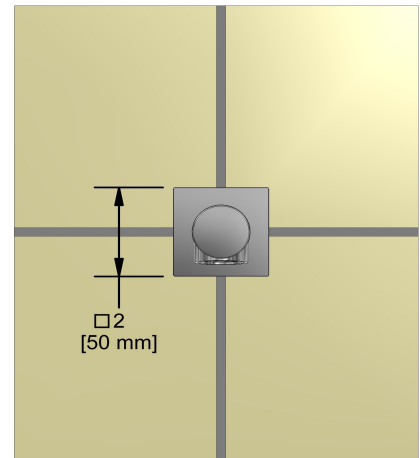

Sizes, models and finishes may differ from those presented.

Warranty

This **Riobel Inc.** product you have purchased carries a Limited Lifetime Warranty on the chrome, PVD finish, blacks and all working parts and is guaranteed from the initial purchase date against all manufacturing defects. All other finishes, including plastic components, are guaranteed for one year. All electric and/or electronic parts are covered by a 5-year limited warranty.

Customer Service

Ontario, West Canada : 888-287-5354 Quebec, Maritimes, United States : 866-473-8442

2023.03.03