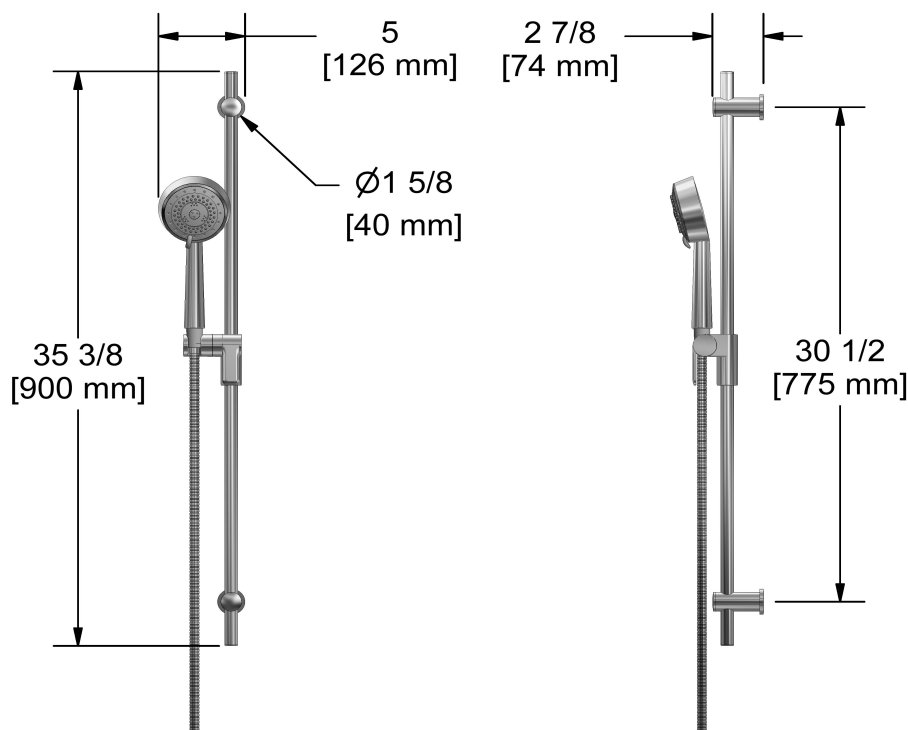

Certifications

- CSA B125.1
- ASME A112.18.1
- CMR248 Approval

Sizes, models and finishes may differ from those presented.

Warranty

This **Riobel Inc.** product you have purchased carries a Limited Lifetime Warranty on the chrome, PVD finish, blacks and all working parts and is guaranteed from the initial purchase date against all manufacturing defects. All other finishes, including plastic components, are guaranteed for one year. All electric and/or electronic parts are covered by a 5-year limited warranty.

Customer Service

Ontario, West Canada : 888-287-5354 Quebec, Maritimes, United States : 866-473-8442