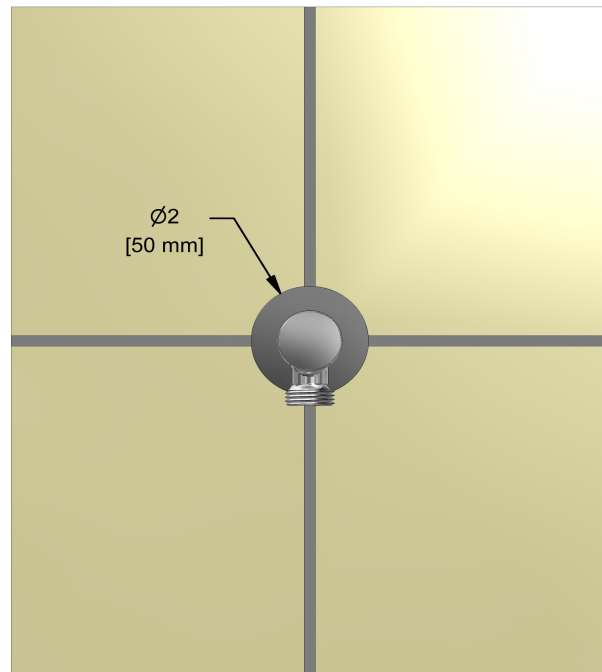

Sizes, models and finishes may differ from those presented.

Warranty

This **Riobel Inc.** product you have purchased carries a Limited Lifetime Warranty on the chrome, PVD finish, blacks and all working parts and is guaranteed from the initial purchase date against all manufacturing defects. All other finishes, including plastic components, are guaranteed for one year. All electric and/or electronic parts are covered by a 5-year limited warranty.

Customer Service

Ontario, West Canada : 888-287-5354 Quebec, Maritimes, United States : 866-473-8442