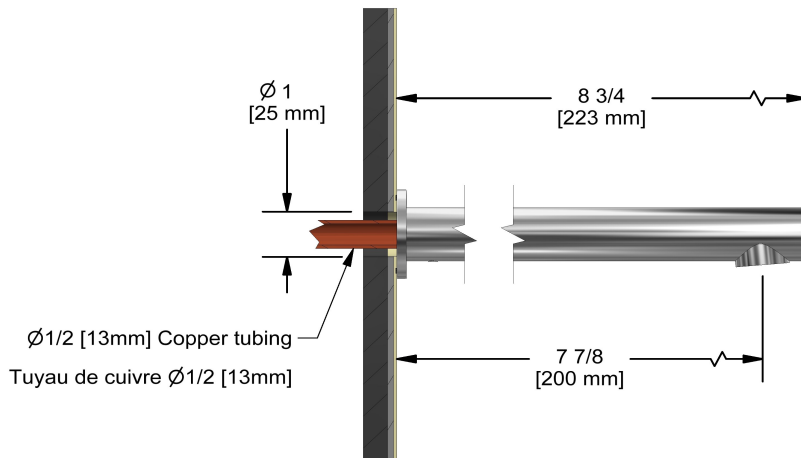

Certifications

- CSA B125.1
- ASME A112.18.1
- CMR248 Approval

UPC®