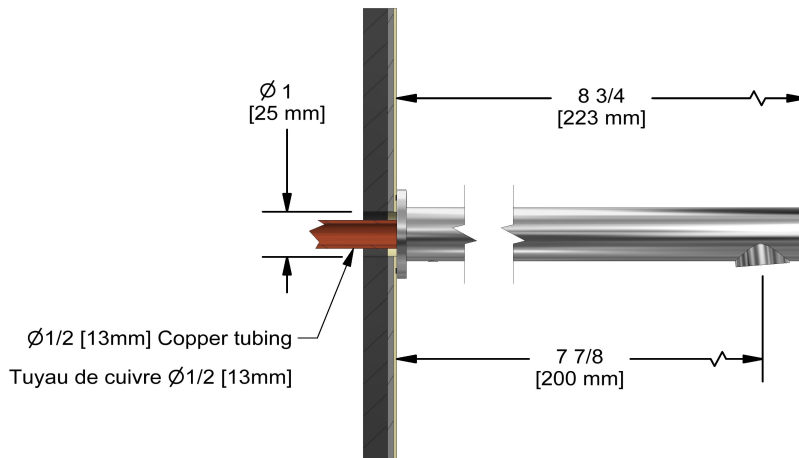

Certifications

- CSA B125.1
- ASME A112.18.1
- CMR248 Approval

UPC®