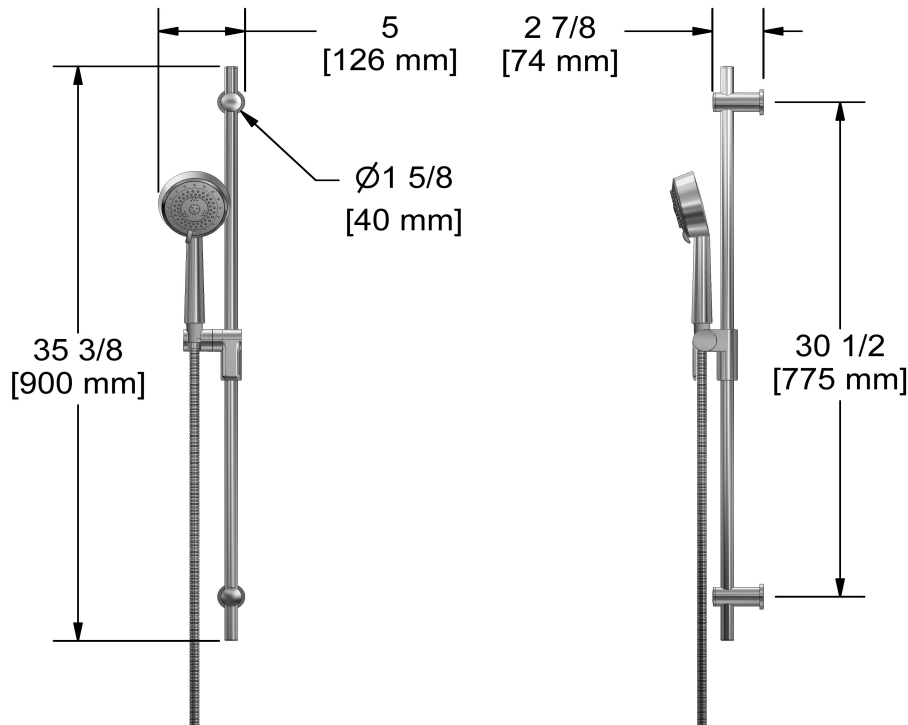

Certifications

- CSA B125.1
- ASME A112.18.1
- CMR248 Approval

Sizes, models and finishes may differ from those presented.

Warranty

This **Riobel Inc.** product you have purchased carries a Limited Lifetime Warranty on the chrome, PVD finish, blacks and all working parts and is guaranteed from the initial purchase date against all manufacturing defects. All other finishes, including plastic components, are guaranteed for one year. All electric and/or electronic parts are covered by a 5-year limited warranty.

Customer Service

Ontario, West Canada : 888-287-5354 Quebec, Maritimes, United States : 866-473-8442