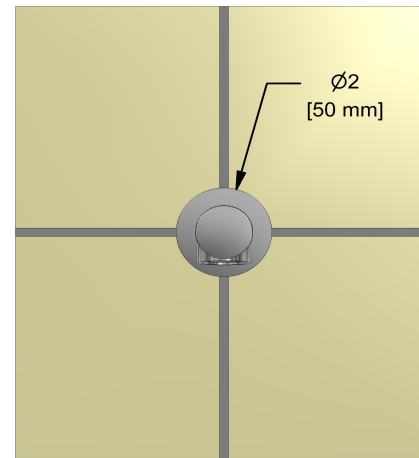

Certifications

- CSA B125.1
- ASME A112.18.1
- CMR248 Approval

UPC®