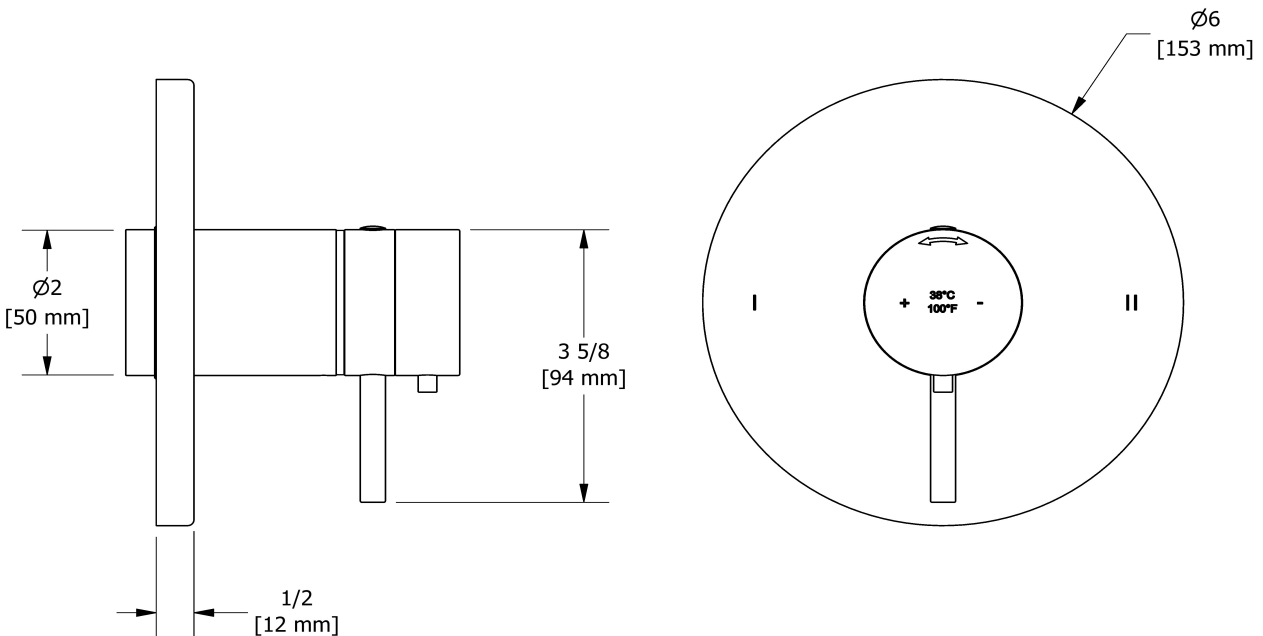

Certifications

- CSA B125.1
- ASME A112.18.1
- ASSE 1016
- CMR248 Approval
- ADA