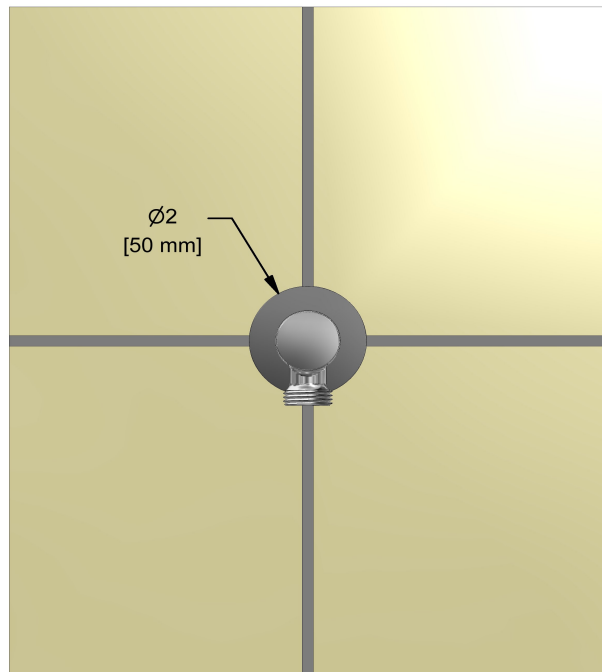

Sizes, models and finishes may differ from those presented.

Warranty

This **Riobel Inc.** product you have purchased carries a Limited Lifetime Warranty on the chrome, PVD finish, blacks and all working parts and is guaranteed from the initial purchase date against all manufacturing defects. All other finishes, including plastic components, are guaranteed for one year. All electric and/or electronic parts are covered by a 5-year limited warranty.

Customer Service

Ontario, West Canada : 888-287-5354 Quebec, Maritimes, United States : 866-473-8442

2021.08.19