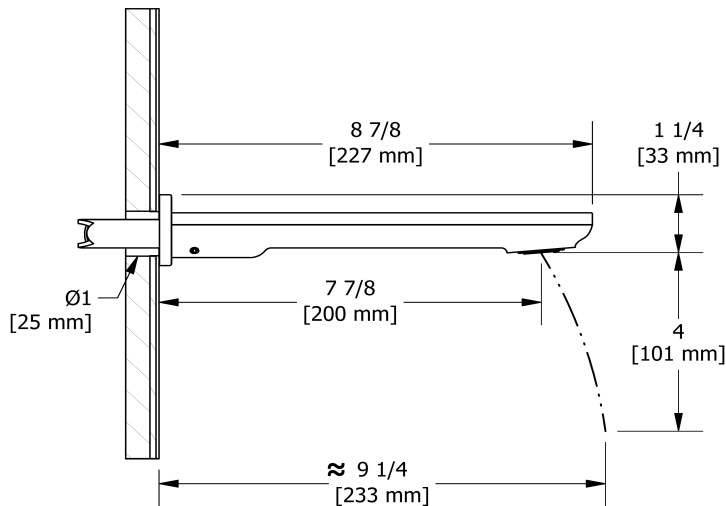

Sizes, models and finishes may differ from thoses presented.

Warranty

This **Riobel Inc.** product you have purchased carries a Limited Lifetime Warranty on the chrome, PVD finish, blacks and all working parts and is guaranteed from the initial purchase date against all manufacturing defects. All other finishes, including plastic components, are guaranteed for one year. All electric and/or electronic parts are covered by a 5-year limited warranty.

Customer Service

Ontario, West Canada : 888-287-5354 Quebec, Maritimes, United States : 866-473-8442

2021.05.11