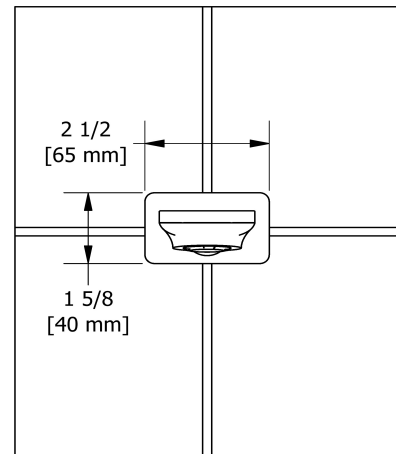

Sizes, models and finishes may differ from thoses presented.

Warranty

This **Riobel Inc.** product you have purchased carries a Limited Lifetime Warranty on the chrome, PVD finish, blacks and all working parts and is guaranteed from the initial purchase date against all manufacturing defects. All other finishes, including plastic components, are guaranteed for one year. All electric and/or electronic parts are covered by a 5-year limited warranty.

Customer Service

Ontario, West Canada : 888-287-5354 Quebec, Maritimes, United States : 866-473-8442

2021.05.11