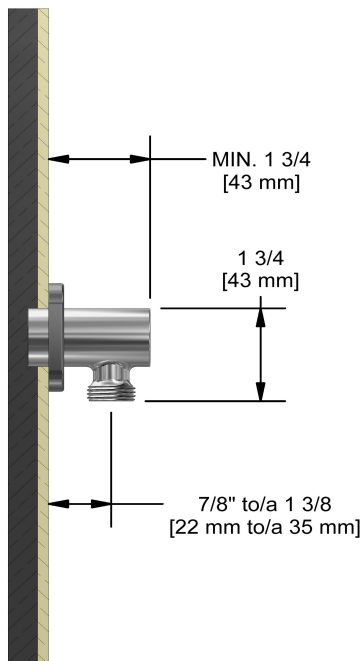

Sizes, models and finishes may differ from thoses presented.

Warranty

This **Riobel Inc.** product you have purchased carries a Limited Lifetime Warranty on the chrome, PVD finish, blacks and all working parts and is guaranteed from the initial purchase date against all manufacturing defects. All other finishes, including plastic components, are guaranteed for one year. All electric and/or electronic parts are covered by a 5-year limited warranty.

Customer Service

Ontario, West Canada : 888-287-5354 Quebec, Maritimes, United States : 866-473-8442