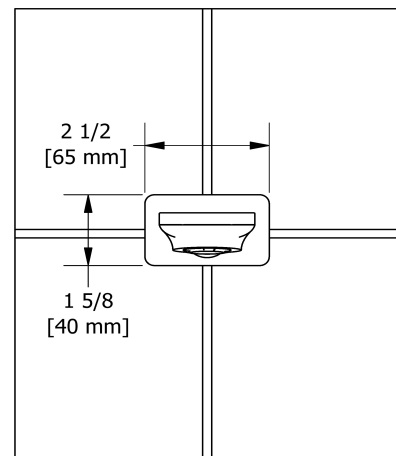

Sizes, models and finishes may differ from those presented.

Warranty

This **Riobel Inc.** product you have purchased carries a Limited Lifetime Warranty on the chrome, PVD finish, blacks and all working parts and is guaranteed from the initial purchase date against all manufacturing defects. All other finishes, including plastic components, are guaranteed for one year. All electric and/or electronic parts are covered by a 5-year limited warranty.

Customer Service

Ontario, West Canada : 888-287-5354 Quebec, Maritimes, United States : 866-473-8442

2021.08.02