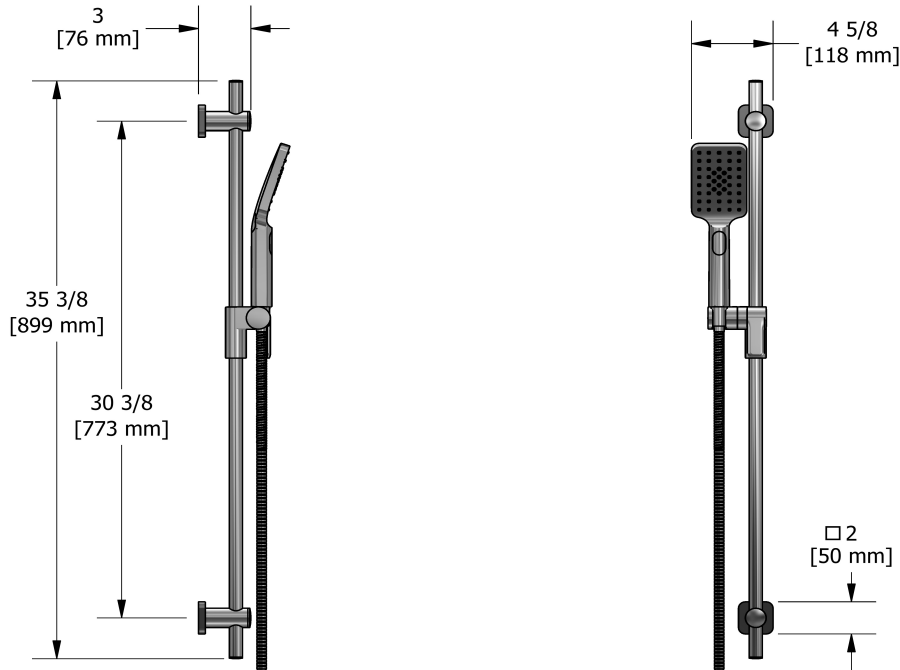

Certifications

- CSA B125.1
- ASME A112.18.1
- CMR248 Approval

Sizes, models and finishes may differ from thoses presented.

Warranty

This **Riobel Inc.** product you have purchased carries a Limited Lifetime Warranty on the chrome, PVD finish, blacks and all working parts and is guaranteed from the initial purchase date against all manufacturing defects. All other finishes, including plastic components, are guaranteed for one year. All electric and/or electronic parts are covered by a 5-year limited warranty.

Customer Service

Ontario, West Canada : 888-287-5354 Quebec, Maritimes, United States : 866-473-8442