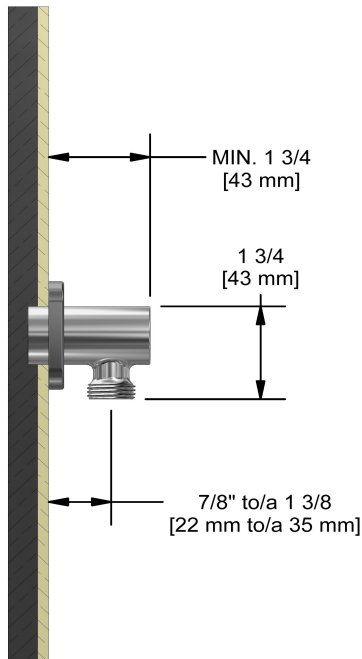

Sizes, models and finishes may differ from those presented.

Warranty

This **Riobel Inc.** product you have purchased carries a Limited Lifetime Warranty on the chrome, PVD finish, blacks and all working parts and is guaranteed from the initial purchase date against all manufacturing defects. All other finishes, including plastic components, are guaranteed for one year. All electric and/or electronic parts are covered by a 5-year limited warranty.

Customer Service

Ontario, West Canada : 888-287-5354 Quebec, Maritimes, United States : 866-473-8442

2021.08.02