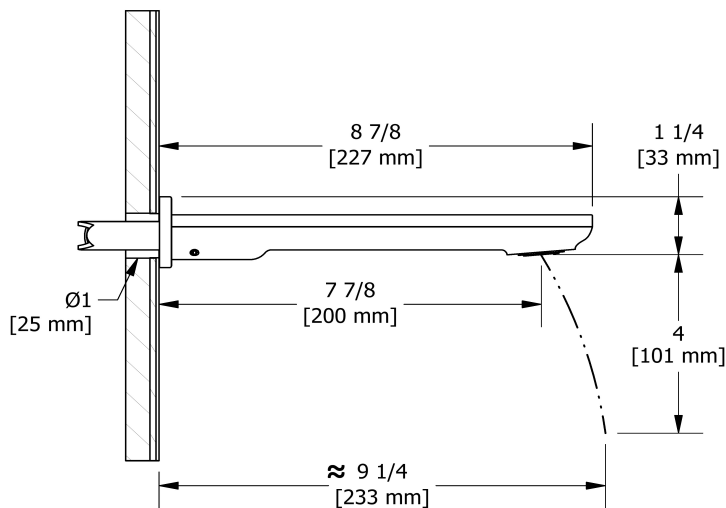

Sizes, models and finishes may differ from those presented.

Warranty

This **Riobel Inc.** product you have purchased carries a Limited Lifetime Warranty on the chrome, PVD finish, blacks and all working parts and is guaranteed from the initial purchase date against all manufacturing defects. All other finishes, including plastic components, are guaranteed for one year. All electric and/or electronic parts are covered by a 5-year limited warranty.

Customer Service

Ontario, West Canada : 888-287-5354 Quebec, Maritimes, United States : 866-473-8442

2021.08.02