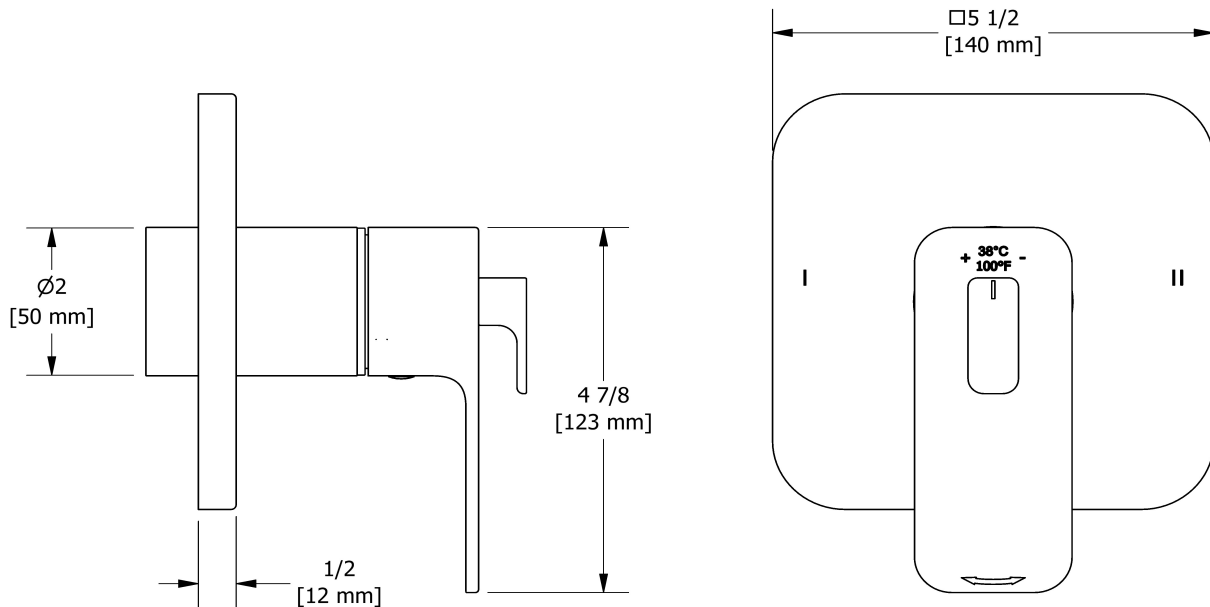

Certifications

- CSA B125.1
- ASME A112.18.1
- ASSE 1016
- CMR248 Approval
- ADA