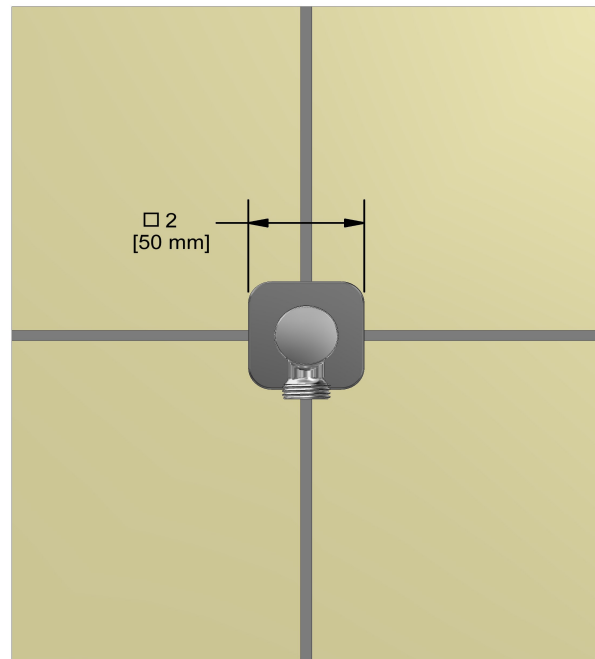

Sizes, models and finishes may differ from those presented.

Warranty

This **Riobel Inc.** product you have purchased carries a Limited Lifetime Warranty on the chrome, PVD finish, blacks and all working parts and is guaranteed from the initial purchase date against all manufacturing defects. All other finishes, including plastic components, are guaranteed for one year. All electric and/or electronic parts are covered by a 5-year limited warranty.

Customer Service

Ontario, West Canada : 888-287-5354 Quebec, Maritimes, United States : 866-473-8442

2021.08.02