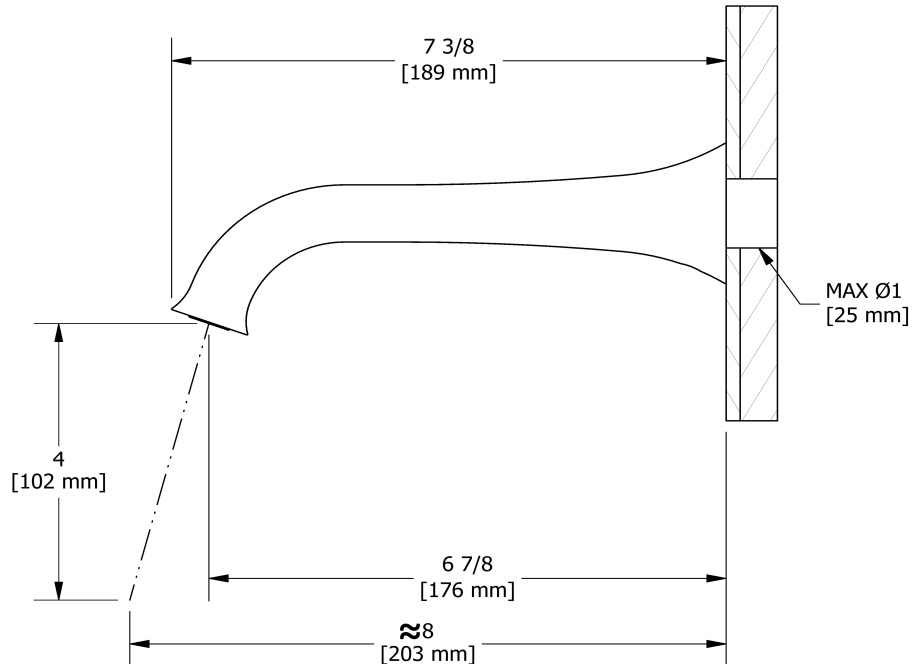

Certifications

- CSA B125.1
- ASME A112.18.1
- CMR248 Approval

cUPC®