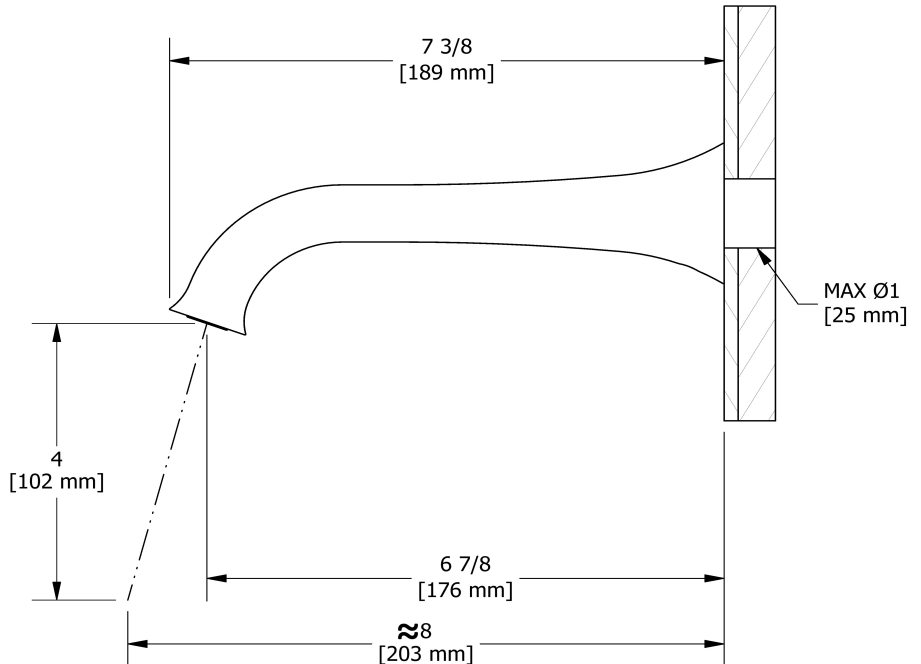

Certifications

- CSA B125.1
- ASME A112.18.1
- CMR248 Approval

cUPC®