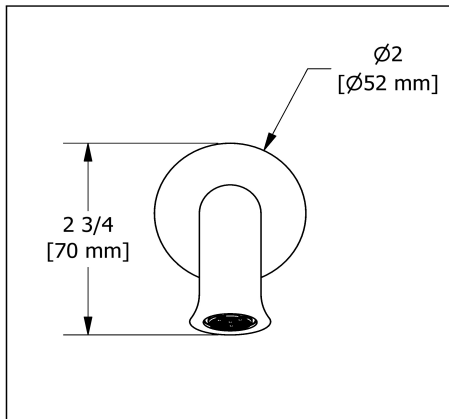

Certifications

- CSA B125.1
- ASME A112.18.1
- CMR248 Approval

cUPC®