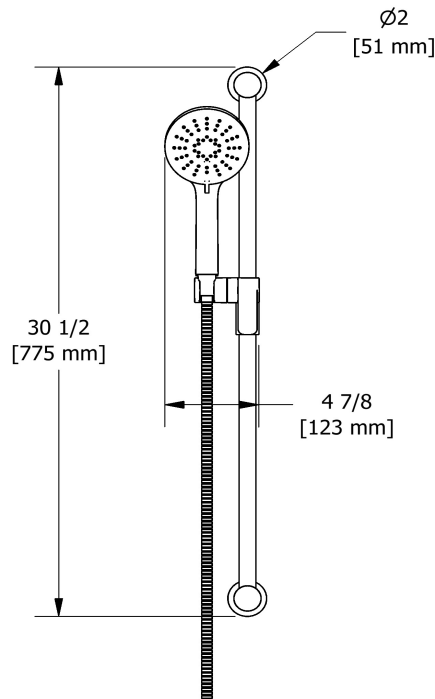

Certifications

- CSA B125.1
- ASME A112.18.1
- CMR248 Approval

Sizes, models and finishes may differ from those presented.

Warranty

This **Riobel Inc.** product you have purchased carries a Limited Lifetime Warranty on the chrome, PVD finish, blacks and all working parts and is guaranteed from the initial purchase date against all manufacturing defects. All other finishes, including plastic components, are guaranteed for one year. All electric and/or electronic parts are covered by a 5-year limited warranty.

Customer Service

Ontario, West Canada : 888-287-5354 Quebec, Maritimes, United States : 866-473-8442