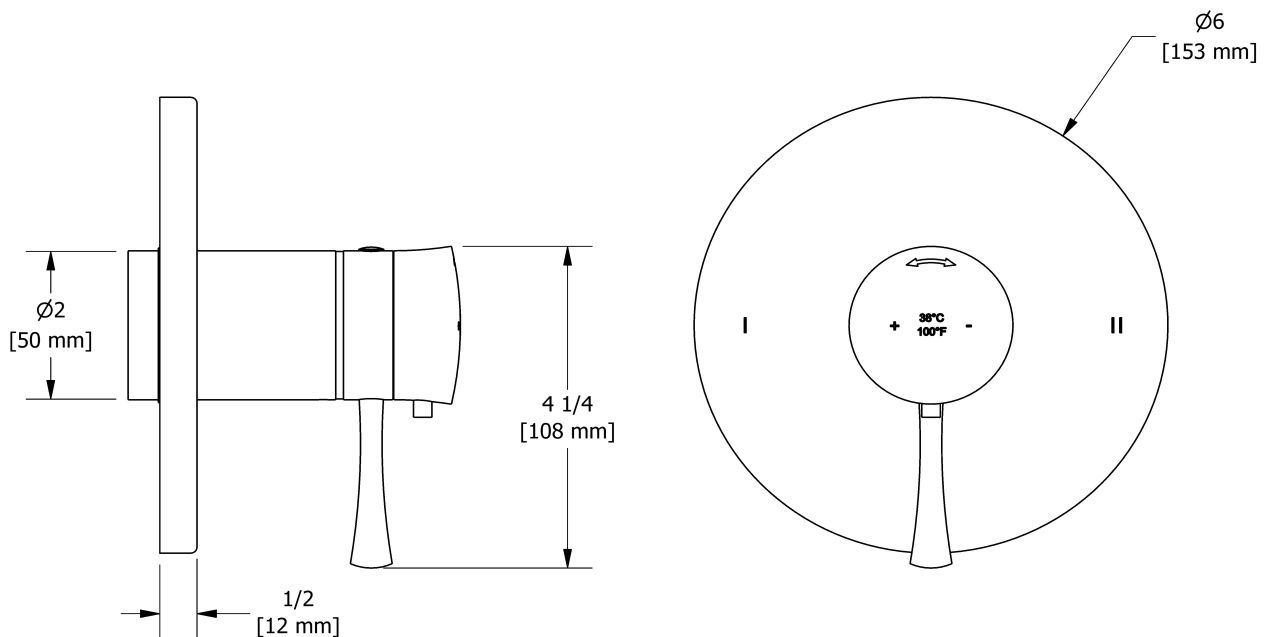

Certifications

- CSA B125.1
- ASME A112.18.1
- ASSE 1016
- CMR248 Approval
- ADA