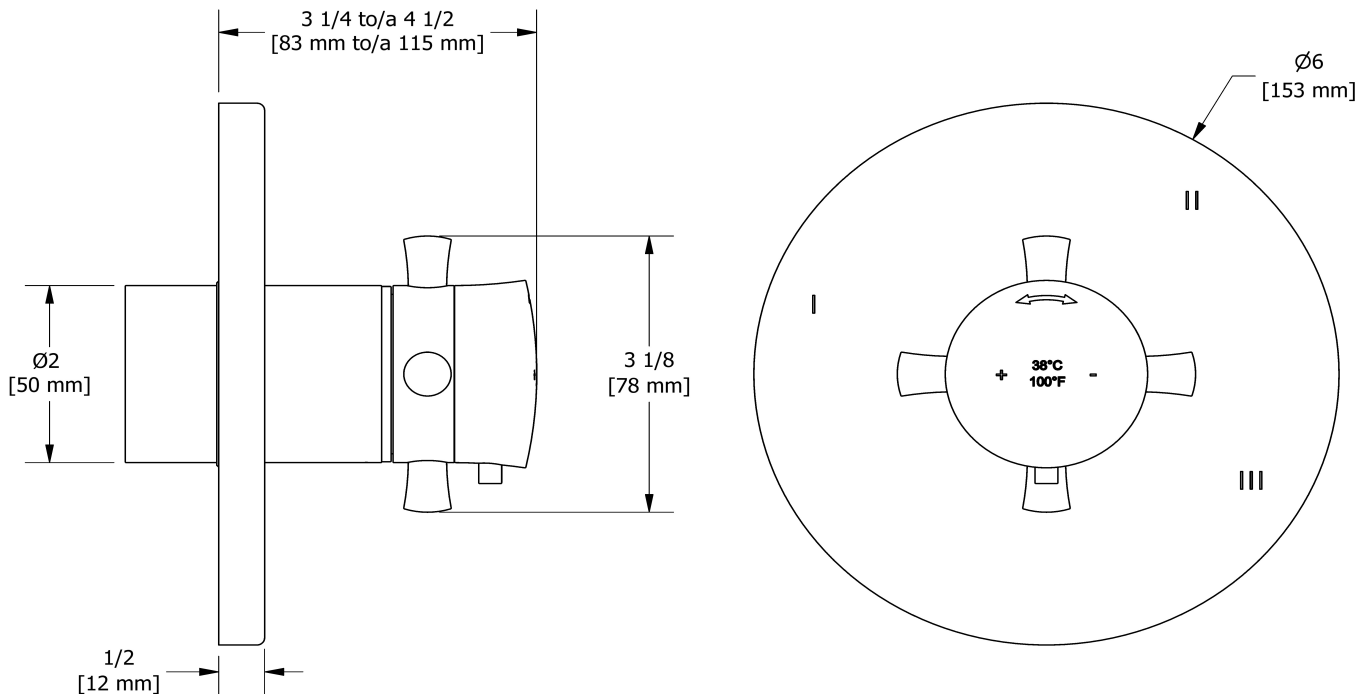

3-way no share Type T/P coaxial valve trim
TEDTM47+

Specifications

Descriptions

- 6 positions (OFF, 1, 1 and 2, 2, 2 and 3, 3) share
- Trim only
- Thermostatic/pressure balance coaxial cartridge with check valves
- R45, R45-SPEX or R45-EX rough required to complete

Available flow

- 19 L/min, 5.0 gpm (US) 60psi

Certifications

- CSA B125.1
- ASME A112.18.1
- ASSE 1016
- CMR248 Approval

cUPC®

Sizes, models and finishes may differ from thoses presented.

Warranty

This **Riobel Inc.** product you have purchased carries a Limited Lifetime Warranty on the chrome, PVD finish, blacks and all working parts and is guaranteed from the initial purchase date against all manufacturing defects. All other finishes, including plastic components, are guaranteed for one year. All electric and/or electronic parts are covered by a 5-year limited warranty.