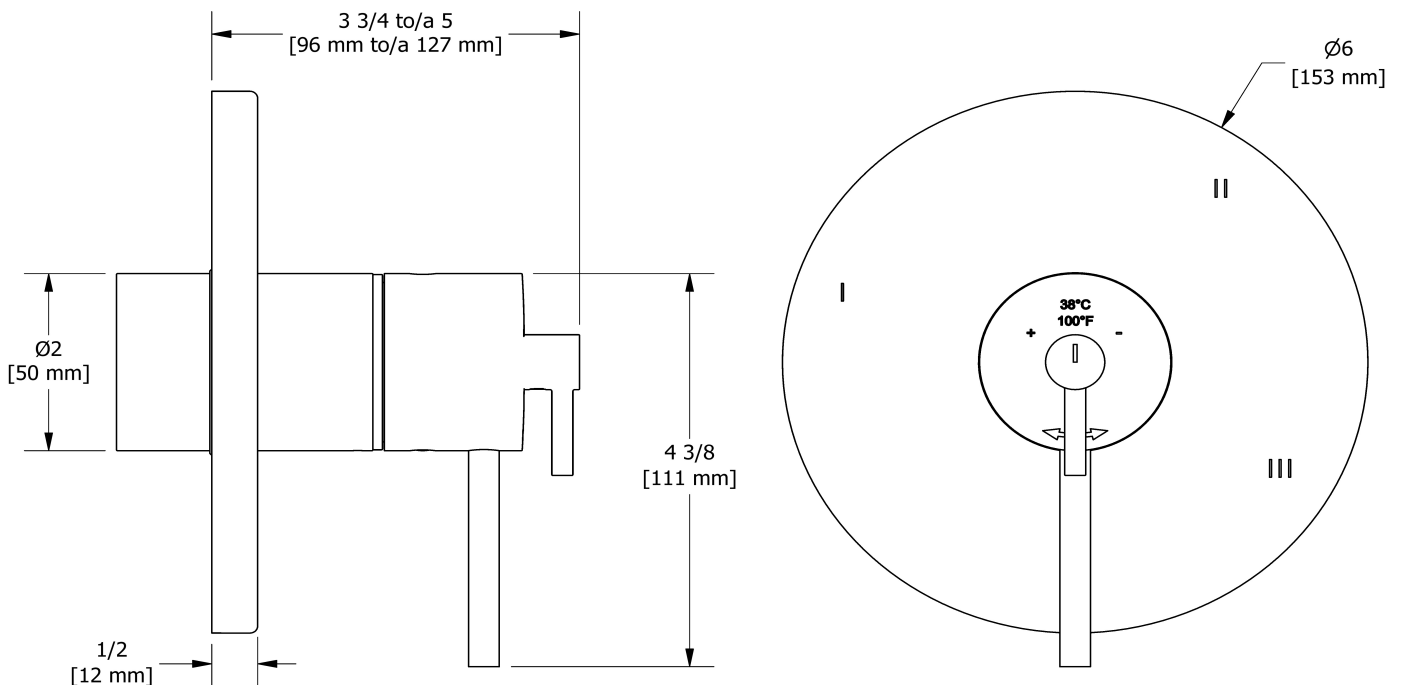

Sizes, models and finishes may differ from those presented.

Warranty

This **Riobel Inc.** product you have purchased carries a Limited Lifetime Warranty on the chrome, PVD finish, blacks and all working parts and is guaranteed from the initial purchase date against all manufacturing defects. All other finishes, including plastic components, are guaranteed for one year. All electric and/or electronic parts are covered by a 5-year limited warranty.

Customer Service

Ontario, West Canada : 888-287-5354 Quebec, Maritimes, United States : 866-473-8442