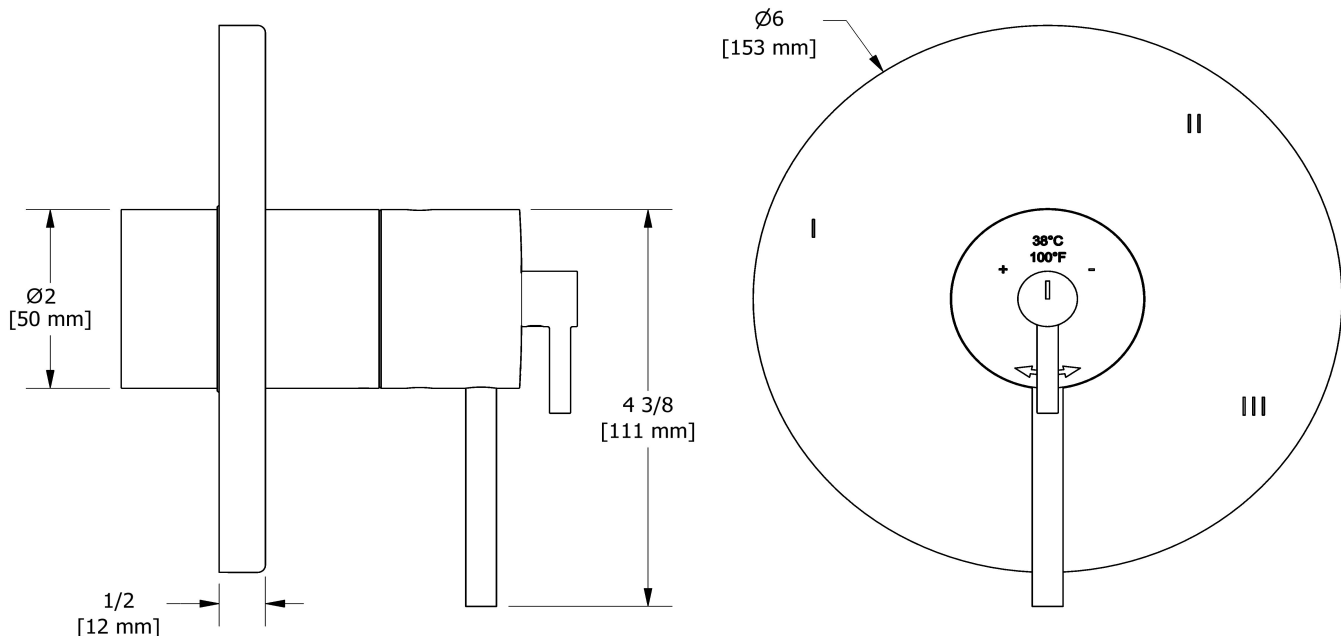

3-way Type T/P coaxial valve trim
TCSTM45

Specifications

Descriptions

- Trim only
- 6 positions (OFF, 1, 1 and 2, 2, 2 and 3, 3) share
- R45, R45-SPEX or R45-EX rough required to complete
- Thermostatic/pressure balance coaxial cartridge with check valves

Available colors

- C : Chrome
- BN : Brushed Nickel (PVD)

Available flow

- 23 L/min, 6.0 gpm (US) 60psi

Certifications

- CSA B125.1
- ASME A112.18.1
- ASSE 1016
- CMR248 Approval
- ADA

Sizes, models and finishes may differ from those presented.