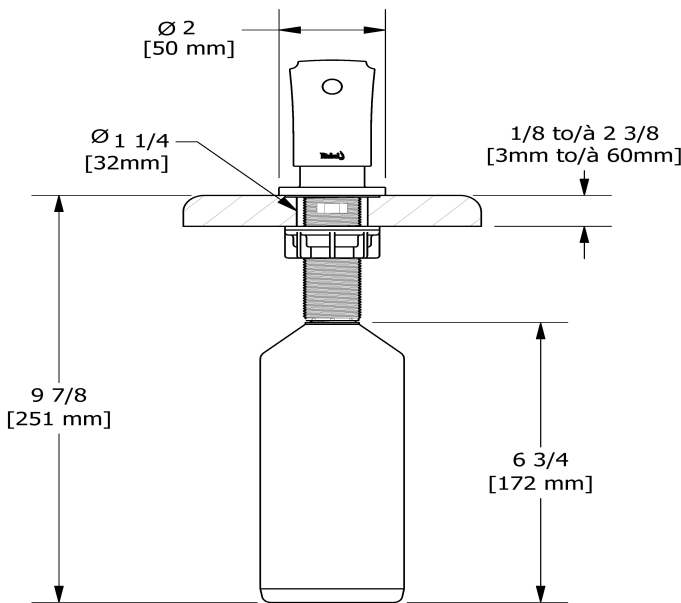

Soap dispenser, classic
SD9

Specifications

Descriptions

- Filling from the top
- Brass

Sizes, models and finishes may differ from thoses presented.

Warranty

This **Riobel Inc.** product you have purchased carries a Limited Lifetime Warranty on the chrome, PVD finish, blacks and all working parts and is guaranteed from the initial purchase date against all manufacturing defects. All other finishes, including plastic components, are guaranteed for one year. All electric and/or electronic parts are covered by a 5-year limited warranty.