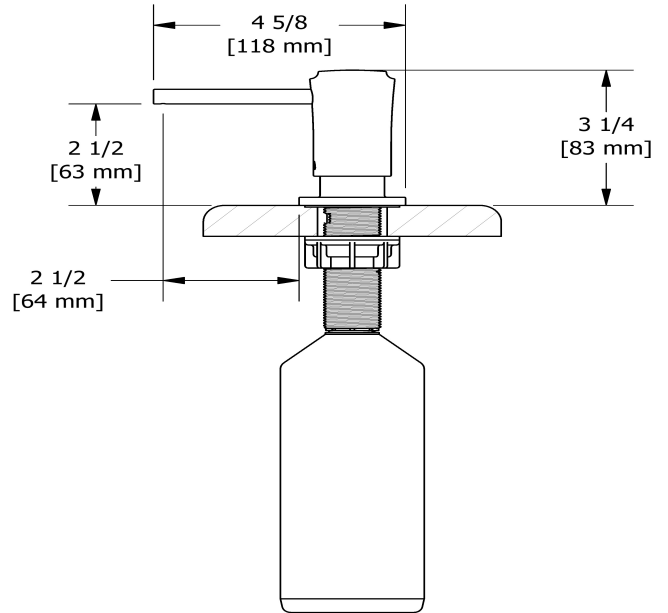

Soap dispenser, classic
SD9

Specifications

Descriptions

- Filling from the top
- Brass

Sizes, models and finishes may differ from thoses presented.

Warranty

This **Riobel Inc.** product you have purchased carries a Limited Lifetime Warranty on the chrome, PVD finish, blacks and all working parts and is guaranteed from the initial purchase date against all manufacturing defects. All other finishes, including plastic components, are guaranteed for one year. All electric and/or electronic parts are covered by a 5-year limited warranty.