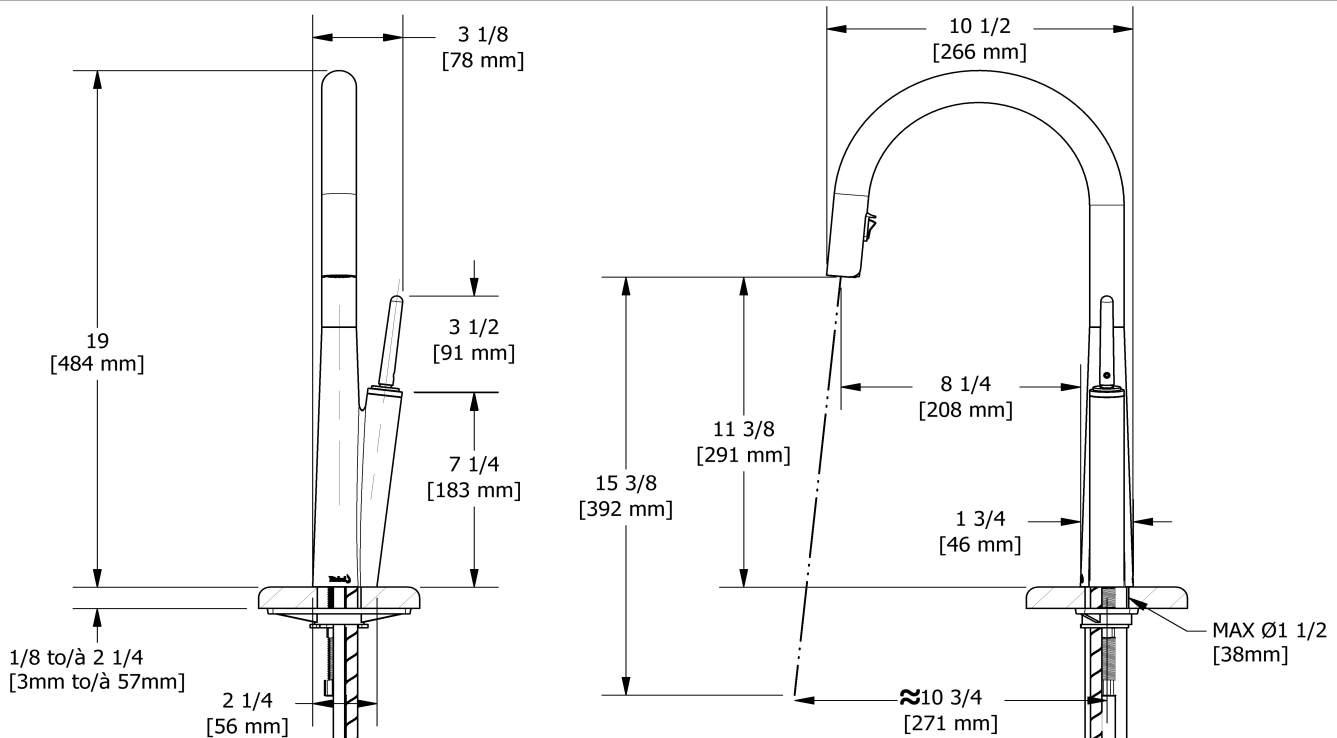

Certifications

- CSA B125.1
- NSF/ANSI standard 61 and 372
- ASME A112.18.1

Sizes, models and finishes may differ from thoses presented.

Warranty

This **Riobel Inc.** product you have purchased carries a Limited Lifetime Warranty on the chrome, PVD finish, blacks and all working parts and is guaranteed from the initial purchase date against all manufacturing defects. All other finishes, including plastic components, are guaranteed for one year. All electric and/or electronic parts are covered by a 5-year limited warranty.

Customer Service

Ontario, West Canada : 888-287-5354 Quebec, Maritimes, United States : 866-473-8442

2021.09.08