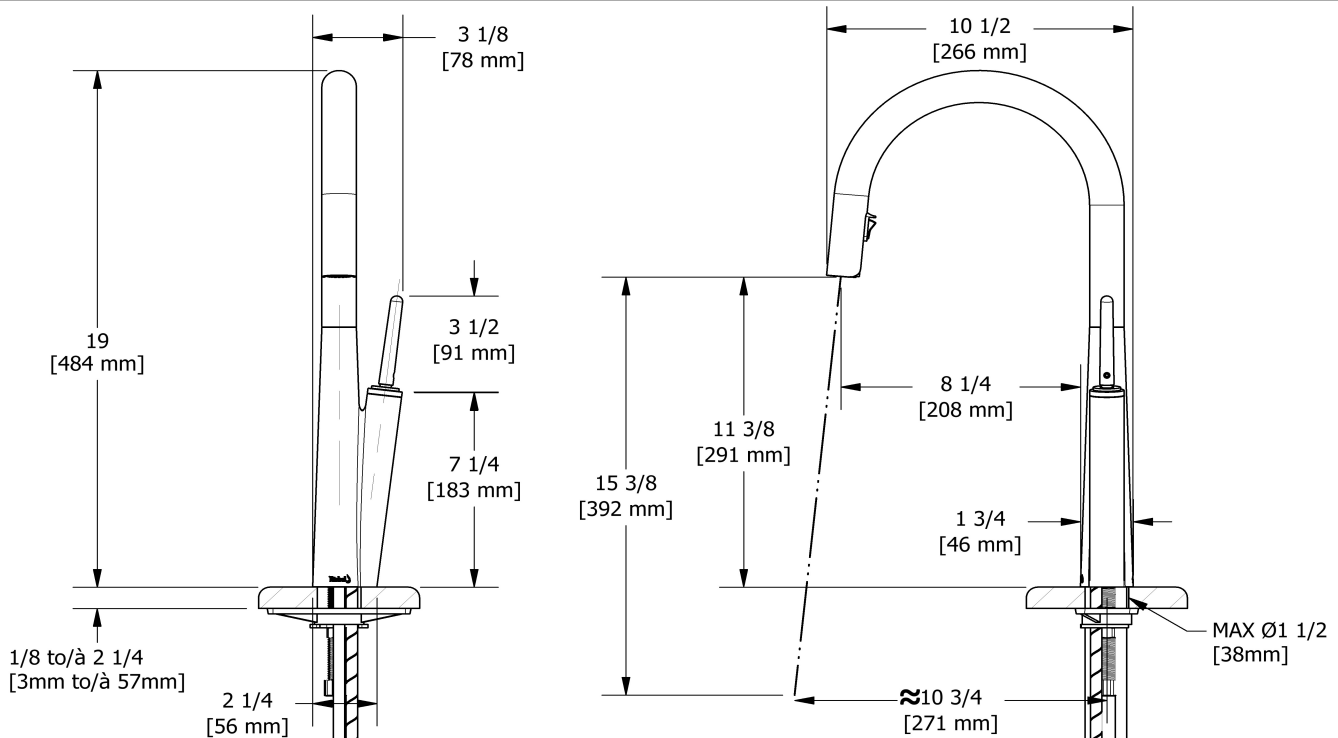

Certifications

- CSA B125.1
- NSF/ANSI standard 61 and 372
- ASME A112.18.1

Sizes, models and finishes may differ from thoses presented.

Warranty

This **Riobel Inc.** product you have purchased carries a Limited Lifetime Warranty on the chrome, PVD finish, blacks and all working parts and is guaranteed from the initial purchase date against all manufacturing defects. All other finishes, including plastic components, are guaranteed for one year. All electric and/or electronic parts are covered by a 5-year limited warranty.

Customer Service

Ontario, West Canada : 888-287-5354 Quebec, Maritimes, United States : 866-473-8442

2022.01.26