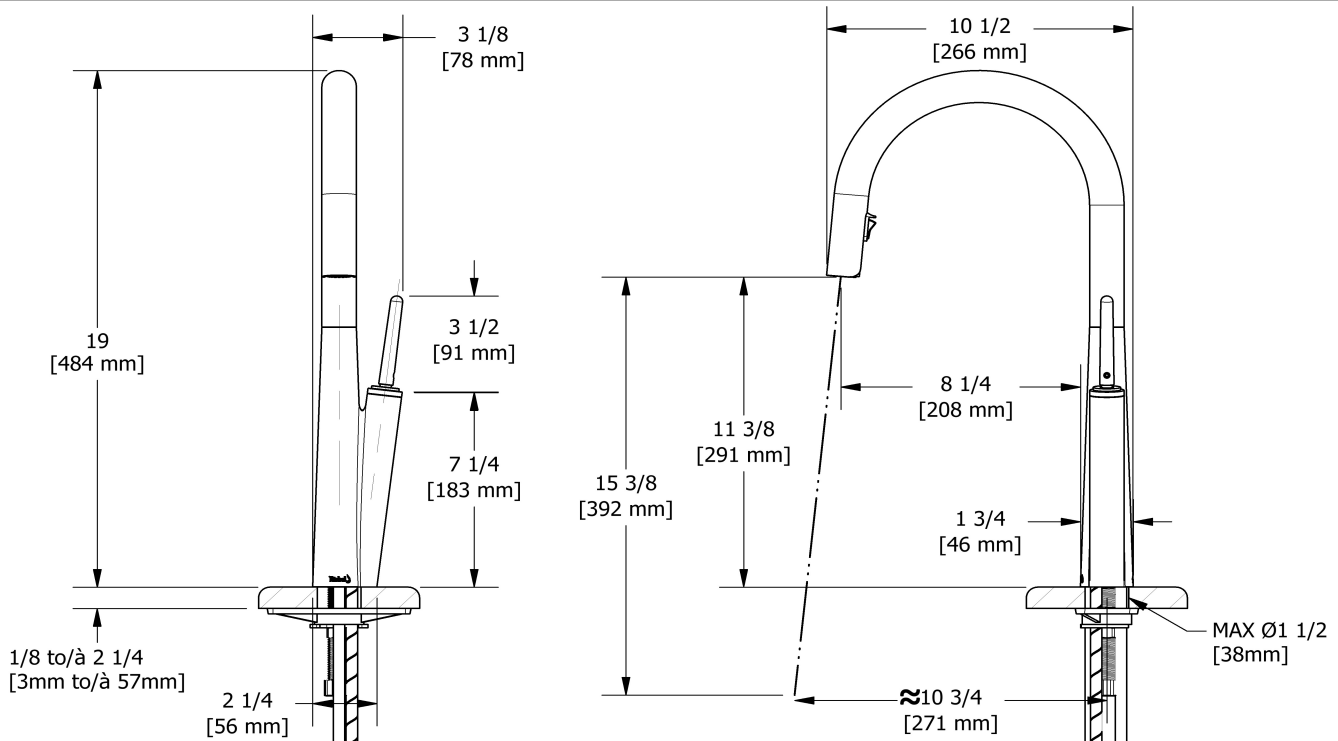

Certifications

- CSA B125.1
- NSF/ANSI standard 61 and 372
- ASME A112.18.1

Sizes, models and finishes may differ from thoses presented.

Warranty

This **Riobel Inc.** product you have purchased carries a Limited Lifetime Warranty on the chrome, PVD finish, blacks and all working parts and is guaranteed from the initial purchase date against all manufacturing defects. All other finishes, including plastic components, are guaranteed for one year. All electric and/or electronic parts are covered by a 5-year limited warranty.

Customer Service

Ontario, West Canada : 888-287-5354 Quebec, Maritimes, United States : 866-473-8442