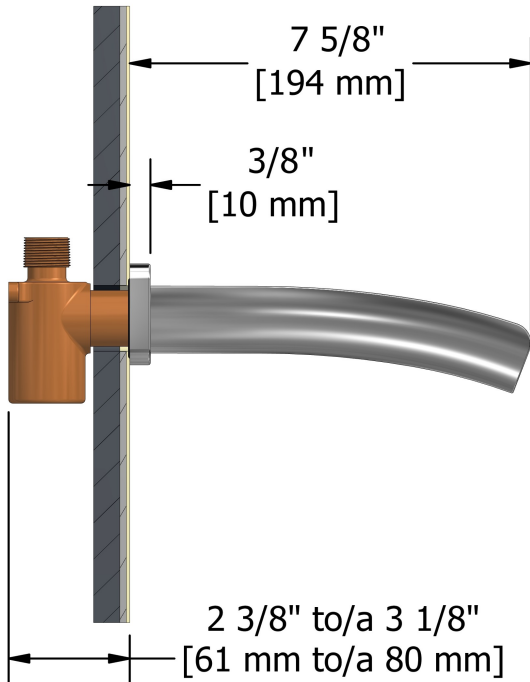

Open wall-mount tub spout
SA80

cUPC®

Specifications

Descriptions

- ½" inlet male NPT
- Special rough included
- Must be ordered at the same time as the valve rough

Available colors

- C : Chrome
- PN : Polished Nickel (PVD)

Certifications

- CSA B125.1
- ASME A112.18.1
- CMR248 Approval

Sizes, models and finishes may differ from thoses presented.

Warranty

This **Riobel Inc.** product you have purchased carries a Limited Lifetime Warranty on the chrome, PVD finish, blacks and all working parts and is guaranteed from the initial purchase date against all manufacturing defects. All other finishes, including plastic components, are guaranteed for one year. All electric and/or electronic parts are covered by a 5-year limited warranty.