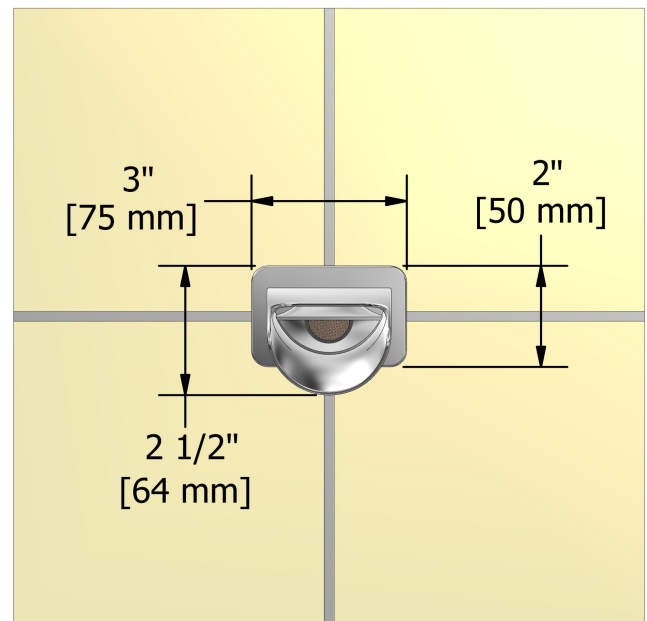

Sizes, models and finishes may differ from those presented.

Warranty

This **Riobel Inc.** product you have purchased carries a Limited Lifetime Warranty on the chrome, PVD finish, blacks and all working parts and is guaranteed from the initial purchase date against all manufacturing defects. All other finishes, including plastic components, are guaranteed for one year. All electric and/or electronic parts are covered by a 5-year limited warranty.

Customer Service

Ontario, West Canada : 888-287-5354 Quebec, Maritimes, United States : 866-473-8442

2021.05.18