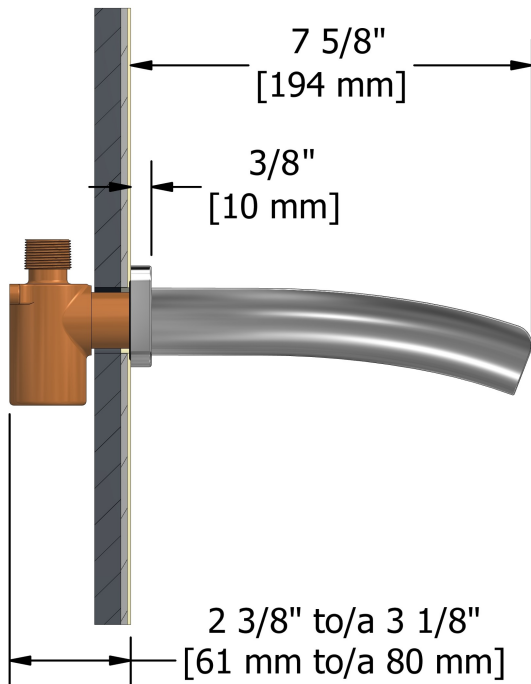

Open wall-mount tub spout
SA80

cUPC®

Specifications

Descriptions

- 1/2" inlet male NPT
- Special rough included
- Must be ordered at the same time as the valve rough

Available colors

- C : Chrome
- PN : Polished Nickel (PVD)

Certifications

- CSA B125.1
- ASME A112.18.1
- CMR248 Approval

Sizes, models and finishes may differ from those presented.

Warranty

This **Riobel Inc.** product you have purchased carries a Limited Lifetime Warranty on the chrome, PVD finish, blacks and all working parts and is guaranteed from the initial purchase date against all manufacturing defects. All other finishes, including plastic components, are guaranteed for one year. All electric and/or electronic parts are covered by a 5-year limited warranty.