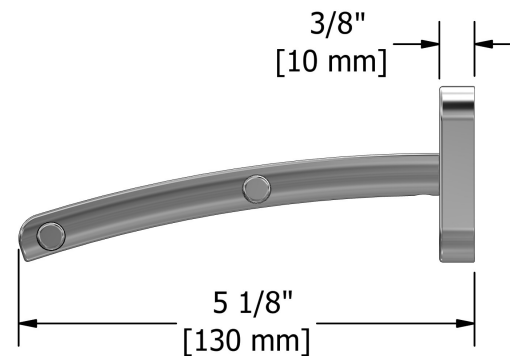

60 cm (24") double towel bar
SA6

Specifications

Description

- 4 anchor points

Available colors

- C : Chrome
- PN : Polished Nickel (PVD)

Sizes, models and finishes may differ from those presented.

Warranty