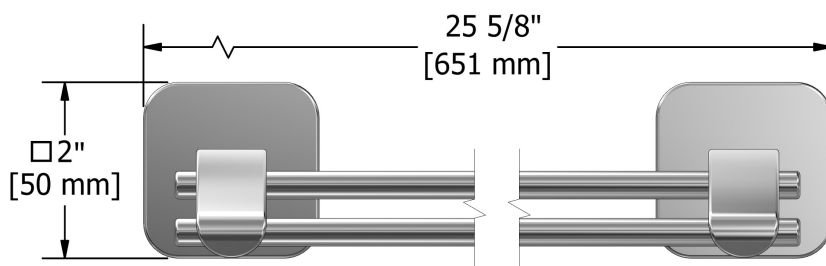

60 cm (24") double towel bar
SA6

Specifications

Description

- 4 anchor points

Available colors

- C : Chrome
- PN : Polished Nickel (PVD)

Sizes, models and finishes may differ from those presented.

Warranty