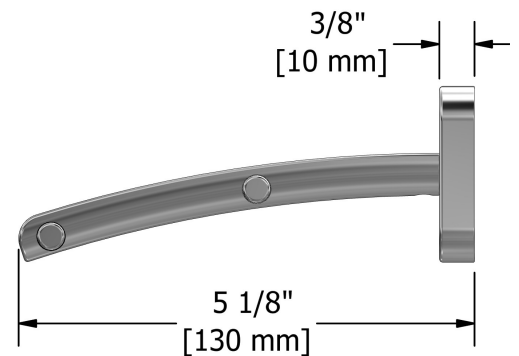

Sizes, models and finishes may differ from those presented.

Warranty

This **Riobel Inc.** product you have purchased carries a Limited Lifetime Warranty on the chrome, PVD finish, blacks and all working parts and is guaranteed from the initial purchase date against all manufacturing defects. All other finishes, including plastic components, are guaranteed for one year. All electric and/or electronic parts are covered by a 5-year limited warranty.

Customer Service

Ontario, West Canada : 888-287-5354 Quebec, Maritimes, United States : 866-473-8442

2021.09.09