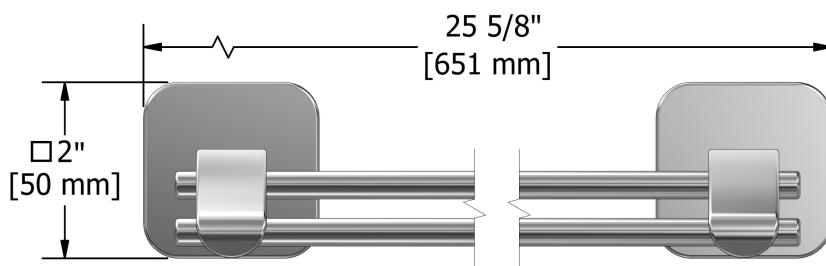

Sizes, models and finishes may differ from those presented.

Warranty

This **Riobel Inc.** product you have purchased carries a Limited Lifetime Warranty on the chrome, PVD finish, blacks and all working parts and is guaranteed from the initial purchase date against all manufacturing defects. All other finishes, including plastic components, are guaranteed for one year. All electric and/or electronic parts are covered by a 5-year limited warranty.

Customer Service

Ontario, West Canada : 888-287-5354 Quebec, Maritimes, United States : 866-473-8442

2021.09.09