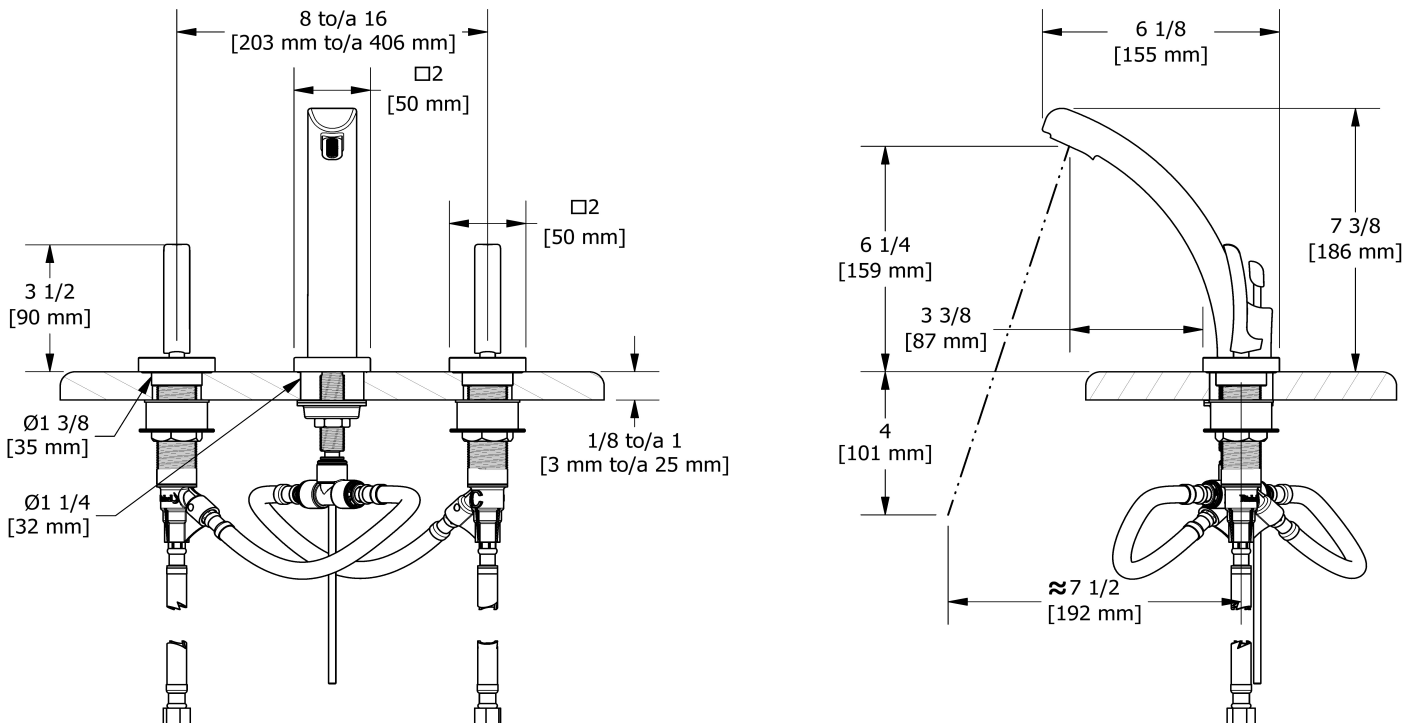

Sizes, models and finishes may differ from those presented.

Warranty

This **Riobel Inc.** product you have purchased carries a Limited Lifetime Warranty on the chrome, PVD finish, blacks and all working parts and is guaranteed from the initial purchase date against all manufacturing defects. All other finishes, including plastic components, are guaranteed for one year. All electric and/or electronic parts are covered by a 5-year limited warranty.

Customer Service

Ontario, West Canada : 888-287-5354 Quebec, Maritimes, United States : 866-473-8442