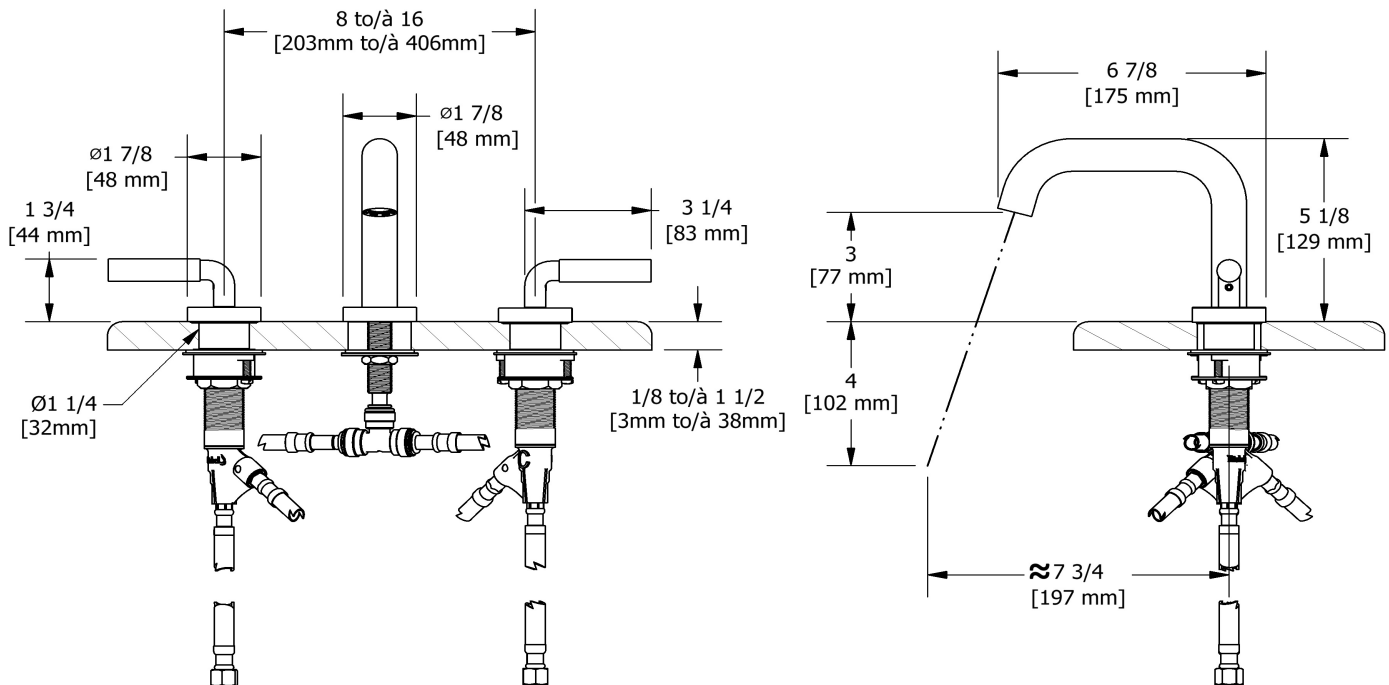

Sizes, models and finishes may differ from those presented.

Warranty

This **Riobel Inc.** product you have purchased carries a Limited Lifetime Warranty on the chrome, PVD finish, blacks and all working parts and is guaranteed from the initial purchase date against all manufacturing defects. All other finishes, including plastic components, are guaranteed for one year. All electric and/or electronic parts are covered by a 5-year limited warranty.

Customer Service

Ontario, West Canada : 888-287-5354 Quebec, Maritimes, United States : 866-473-8442