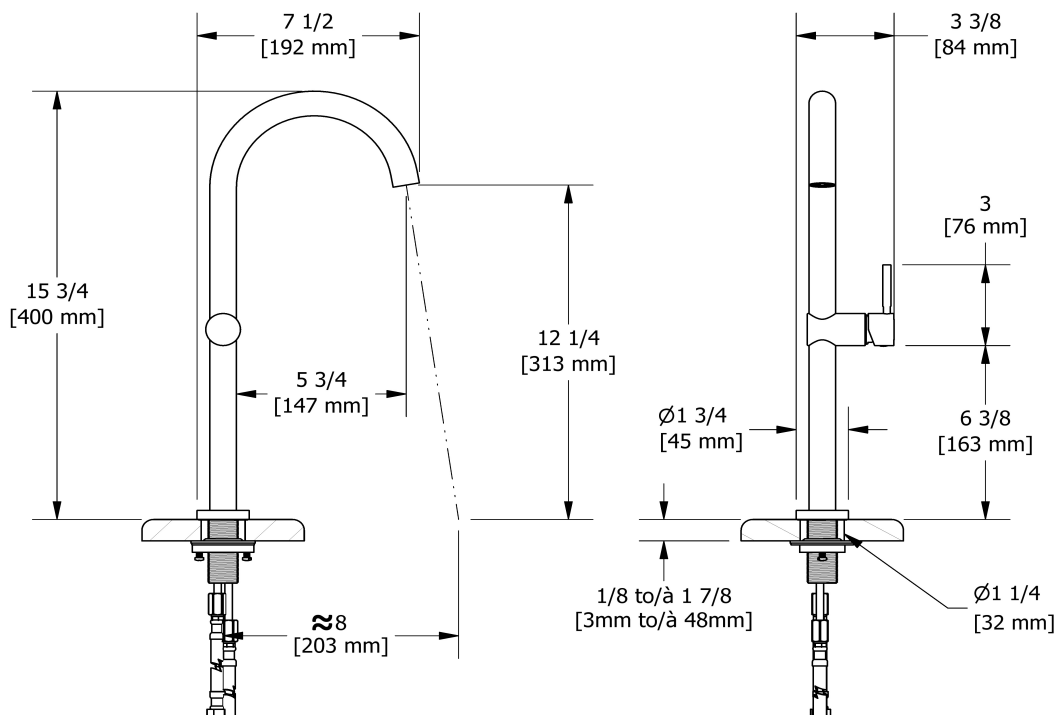

Sizes, models and finishes may differ from those presented.

Warranty

This **Riobel Inc.** product you have purchased carries a Limited Lifetime Warranty on the chrome, PVD finish, blacks and all working parts and is guaranteed from the initial purchase date against all manufacturing defects. All other finishes, including plastic components, are guaranteed for one year. All electric and/or electronic parts are covered by a 5-year limited warranty.

Customer Service

Ontario, West Canada : 888-287-5354 Quebec, Maritimes, United States : 866-473-8442