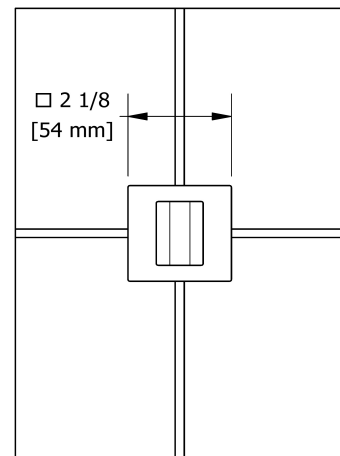

Sizes, models and finishes may differ from those presented.

Warranty

This **Riobel Inc.** product you have purchased carries a Limited Lifetime Warranty on the chrome, PVD finish, blacks and all working parts and is guaranteed from the initial purchase date against all manufacturing defects. All other finishes, including plastic components, are guaranteed for one year. All electric and/or electronic parts are covered by a 5-year limited warranty.

Customer Service

Ontario, West Canada : 888-287-5354 Quebec, Maritimes, United States : 866-473-8442

2021.06.15