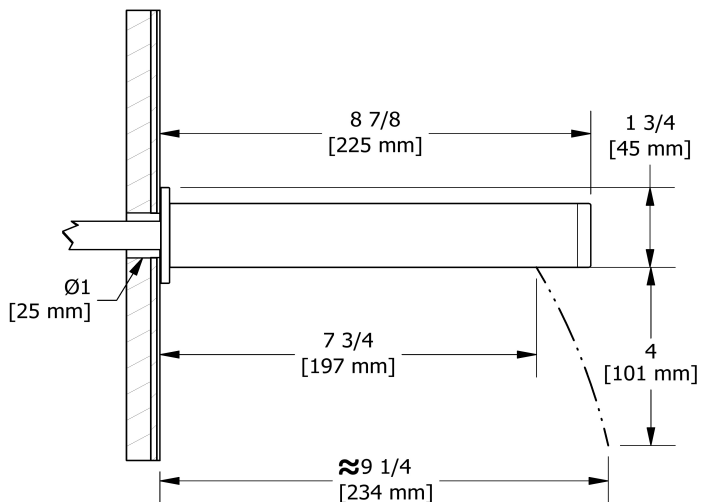

Sizes, models and finishes may differ from those presented.

Warranty

This **Riobel Inc.** product you have purchased carries a Limited Lifetime Warranty on the chrome, PVD finish, blacks and all working parts and is guaranteed from the initial purchase date against all manufacturing defects. All other finishes, including plastic components, are guaranteed for one year. All electric and/or electronic parts are covered by a 5-year limited warranty.

Customer Service

Ontario, West Canada : 888-287-5354 Quebec, Maritimes, United States : 866-473-8442

2021.06.15