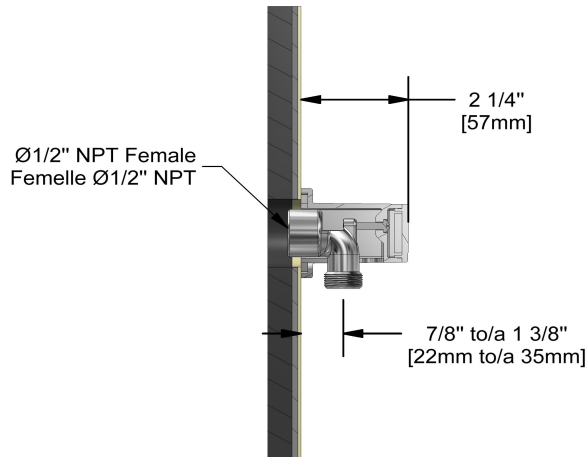

Sizes, models and finishes may differ from thoses presented.

Warranty

This **Riobel Inc.** product you have purchased carries a Limited Lifetime Warranty on the chrome, PVD finish, blacks and all working parts and is guaranteed from the initial purchase date against all manufacturing defects. All other finishes, including plastic components, are guaranteed for one year. All electric and/or electronic parts are covered by a 5-year limited warranty.

Customer Service

Ontario, West Canada : 888-287-5354 Quebec, Maritimes, United States : 866-473-8442

2021.08.18