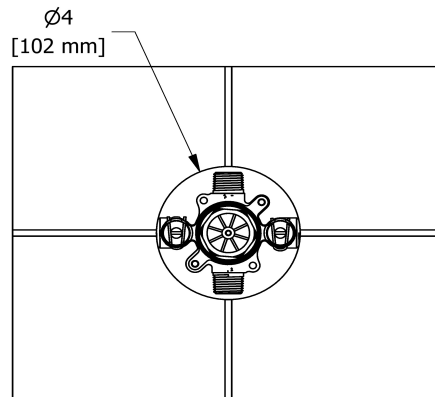

Certifications

- CSA B125.1
- ASME A112.18.1
- ASSE 1016
- CMR248 Approval

UPC®