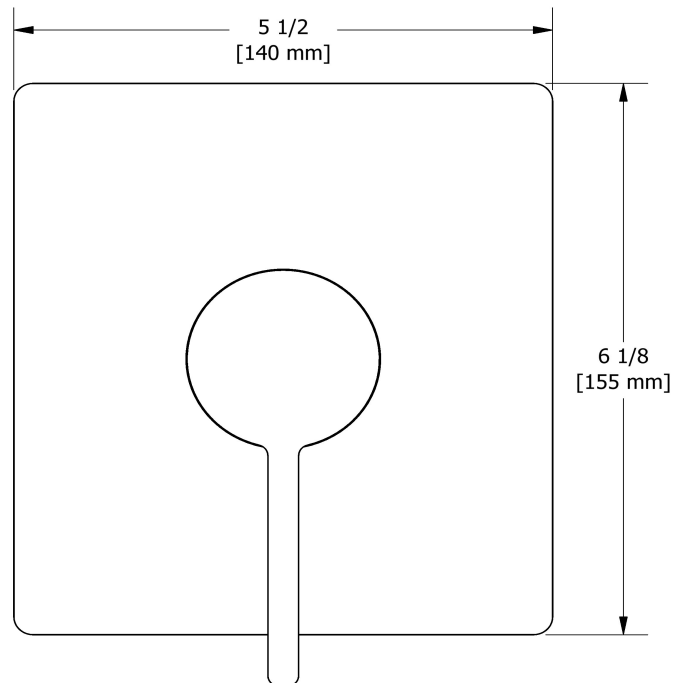

Sizes, models and finishes may differ from those presented.

Warranty

This **Riobel Inc.** product you have purchased carries a Limited Lifetime Warranty on the chrome, PVD finish, blacks and all working parts and is guaranteed from the initial purchase date against all manufacturing defects. All other finishes, including plastic components, are guaranteed for one year. All electric and/or electronic parts are covered by a 5-year limited warranty.

Customer Service

Ontario, West Canada : 888-287-5354 Quebec, Maritimes, United States : 866-473-8442