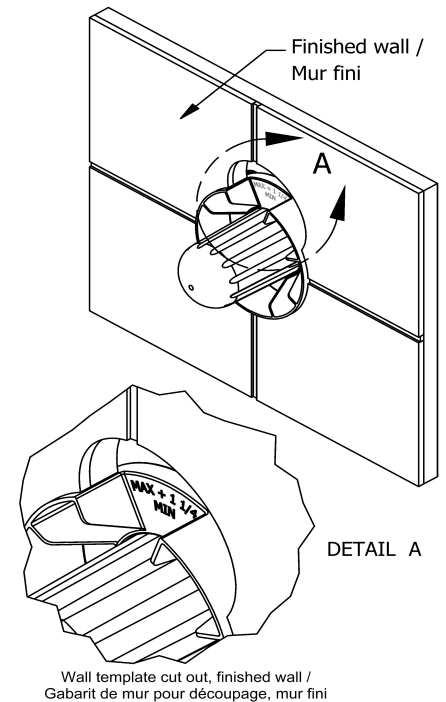

Certifications

- CSA B125.1
- ASME A112.18.1
- ASSE 1016
- CMR248 Approval

UPC®