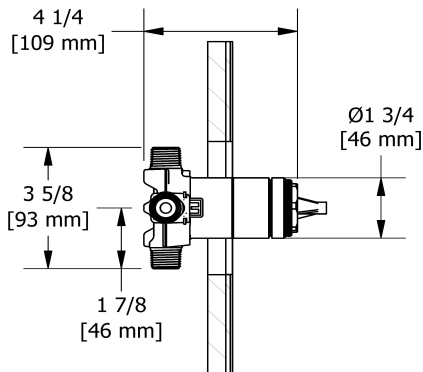

Certifications

- CSA B125.1
- ASME A112.18.1
- ASSE 1016
- CMR248 Approval

UPC®