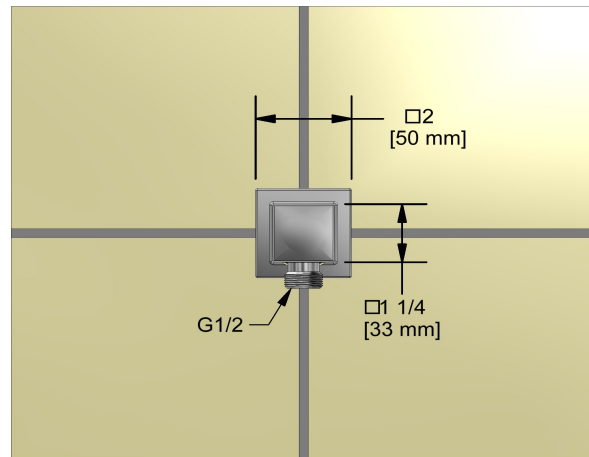

Sizes, models and finishes may differ from thoses presented.

Warranty

This **Riobel Inc.** product you have purchased carries a Limited Lifetime Warranty on the chrome, PVD finish, blacks and all working parts and is guaranteed from the initial purchase date against all manufacturing defects. All other finishes, including plastic components, are guaranteed for one year. All electric and/or electronic parts are covered by a 5-year limited warranty.

Customer Service

Ontario, West Canada : 888-287-5354 Quebec, Maritimes, United States : 866-473-8442

2021.08.18