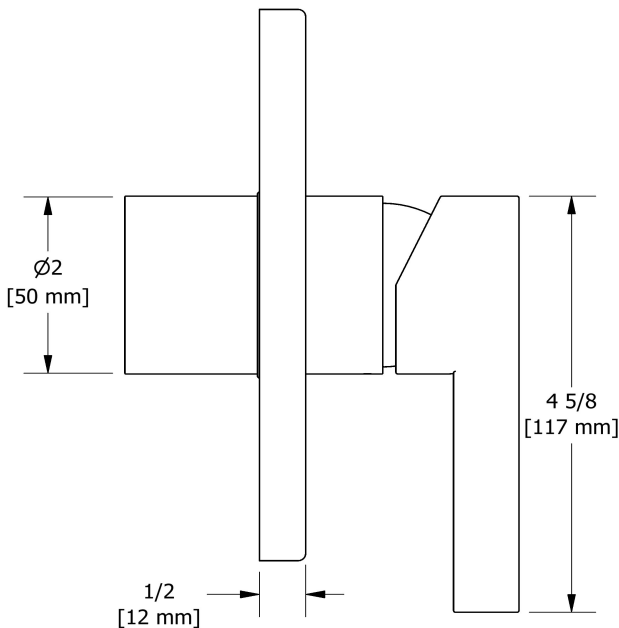

Type P (pressure balance) shower
PXTQ54

cUPC®

Specifications

Composition

- TPXTQ51C - Type P (pressure balance) valve trim
- R51 - Type P (pressure balance) rough
- 4845C - Hand shower rail
- 774C - Elbow supply

Available colors

- C : Chrome

Available flow

- 22 L/min, 5.8 gpm (US) 60psi

Certifications

- CSA B125.1
- ASME A112.18.1
- ASSE 1016
- CMR248 Approval
- ADA

Sizes, models and finishes may differ from those presented.

Customer Service

Ontario, West Canada : 888-287-5354 Quebec, Maritimes, United States : 866-473-8442

Type P (pressure balance) rough
R51

Specifications

Descriptions

- 1/2" outlet male NPT or sweat
- Service valves
- 1/2" inlet male NPT or sweat
- Test cap
- TXX51XX trim required to complete
- Rough only

Customer Service

Ontario, West Canada : 888-287-5354 Quebec, Maritimes, United States : 866-473-8442

Hand shower rail
4845

Specifications

Descriptions

- Scale-free
- 4365, 2-jet hand shower
- 150 cm (59") double interlock flexible hose, swivel and 2 check valves
- Rectangular slide bar
- Easy-Glide left cursor