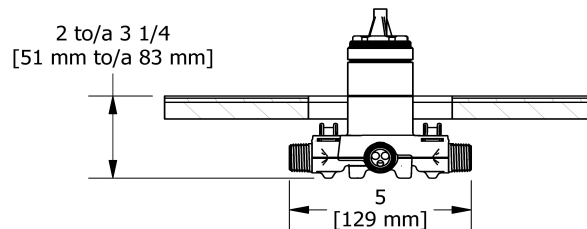

Certifications

- CSA B125.1
- ASME A112.18.1
- ASSE 1016
- CMR248 Approval

UPC®