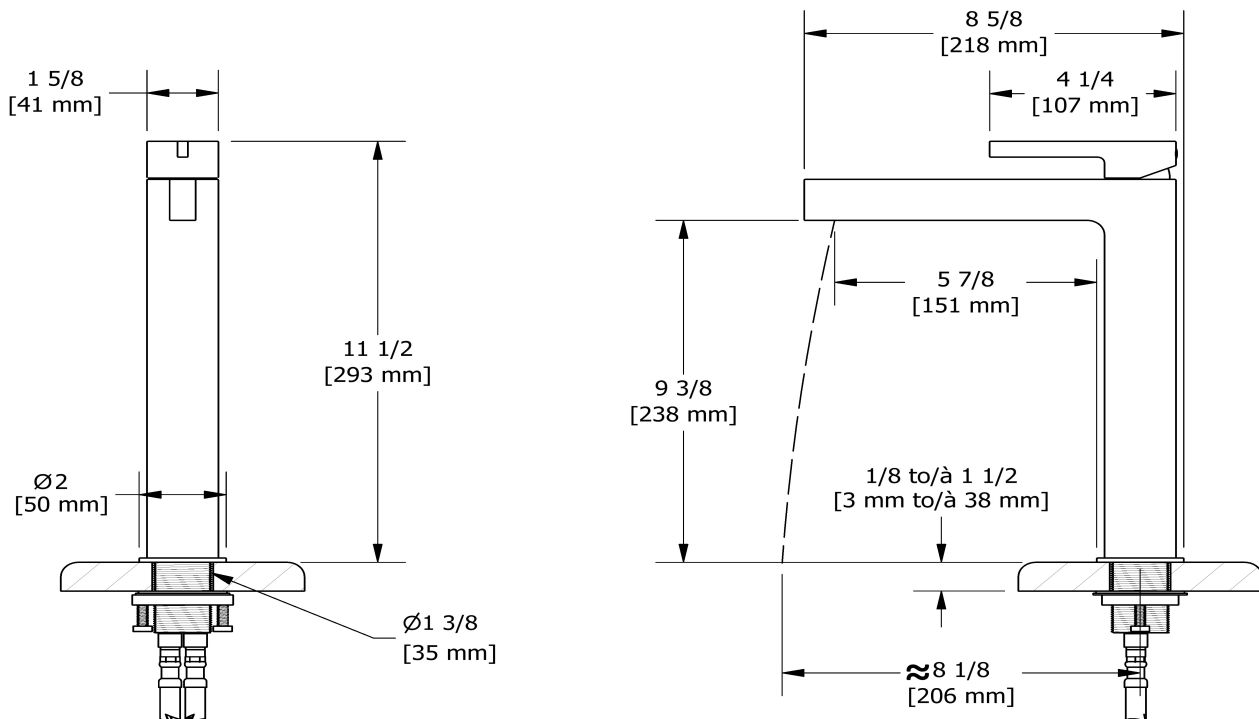

Sizes, models and finishes may differ from those presented.

Warranty

This **Riobel Inc.** product you have purchased carries a Limited Lifetime Warranty on the chrome, PVD finish, blacks and all working parts and is guaranteed from the initial purchase date against all manufacturing defects. All other finishes, including plastic components, are guaranteed for one year. All electric and/or electronic parts are covered by a 5-year limited warranty.

Customer Service

Ontario, West Canada : 888-287-5354 Quebec, Maritimes, United States : 866-473-8442