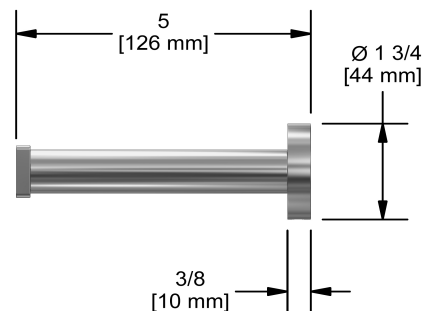

60 cm (24") double towel bar
PX6

Specifications

Description

- 2 anchor points

Available colors

- C : Chrome

Sizes, models and finishes may differ from those presented.

Warranty