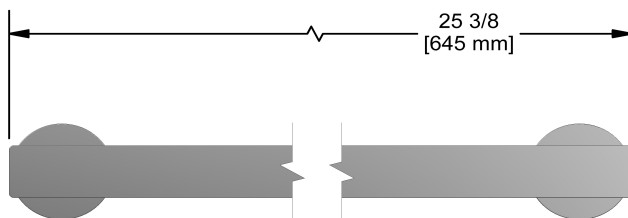

60 cm (24") double towel bar
PX6

Specifications

Description

- 2 anchor points

Available colors

- C : Chrome

Sizes, models and finishes may differ from those presented.

Warranty