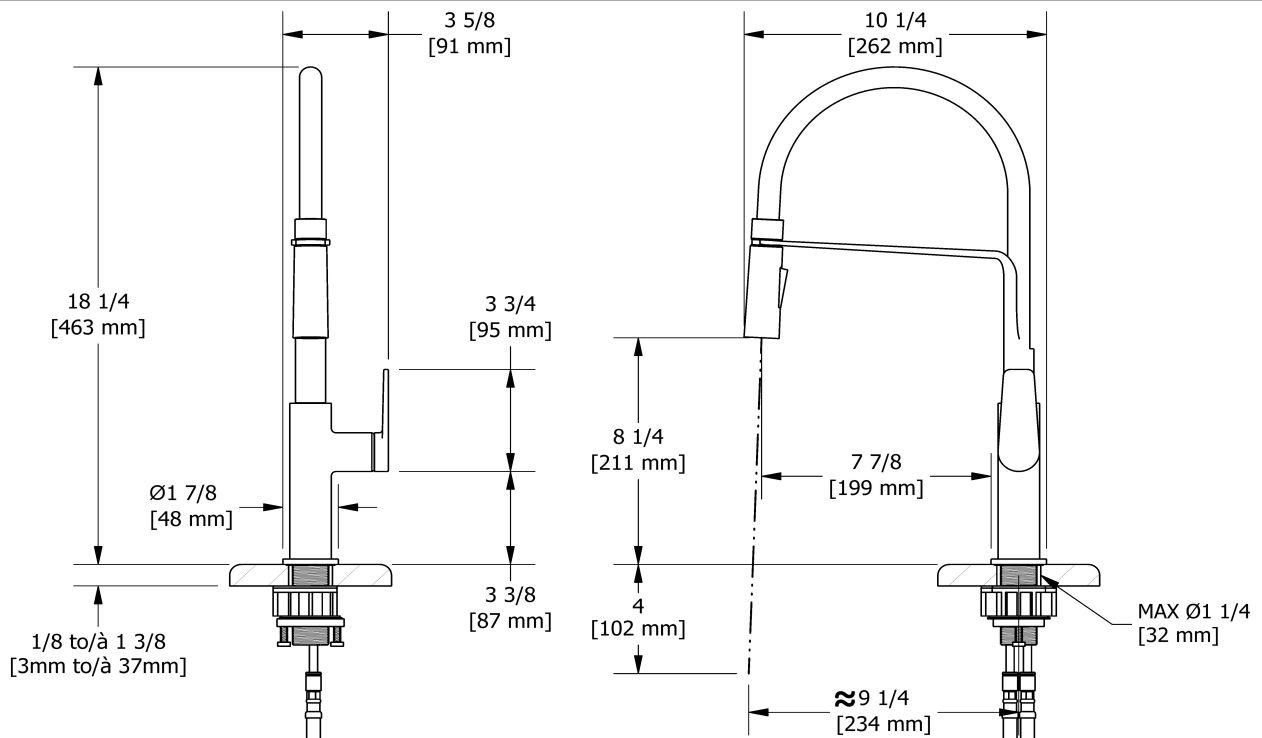

Certifications

- CSA B125.1
- NSF/ANSI standard 61 and 372
- ASME A112.18.1
- NSF/ANSI/CAN 61: Q