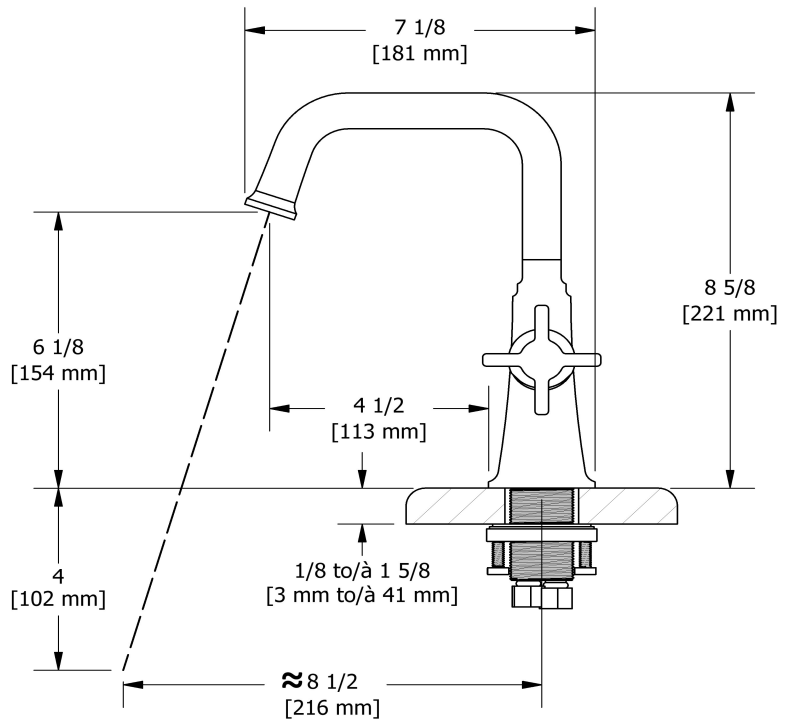

Sizes, models and finishes may differ from those presented.

Warranty

This **Riobel Inc.** product you have purchased carries a Limited Lifetime Warranty on the chrome, PVD finish, blacks and all working parts and is guaranteed from the initial purchase date against all manufacturing defects. All other finishes, including plastic components, are guaranteed for one year. All electric and/or electronic parts are covered by a 5-year limited warranty.

Customer Service

Ontario, West Canada : 888-287-5354 Quebec, Maritimes, United States : 866-473-8442