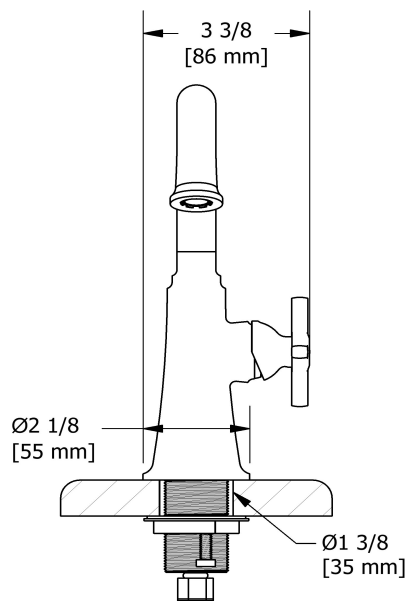

Sizes, models and finishes may differ from those presented.

Warranty

This **Riobel Inc.** product you have purchased carries a Limited Lifetime Warranty on the chrome, PVD finish, blacks and all working parts and is guaranteed from the initial purchase date against all manufacturing defects. All other finishes, including plastic components, are guaranteed for one year. All electric and/or electronic parts are covered by a 5-year limited warranty.

Customer Service

Ontario, West Canada : 888-287-5354 Quebec, Maritimes, United States : 866-473-8442