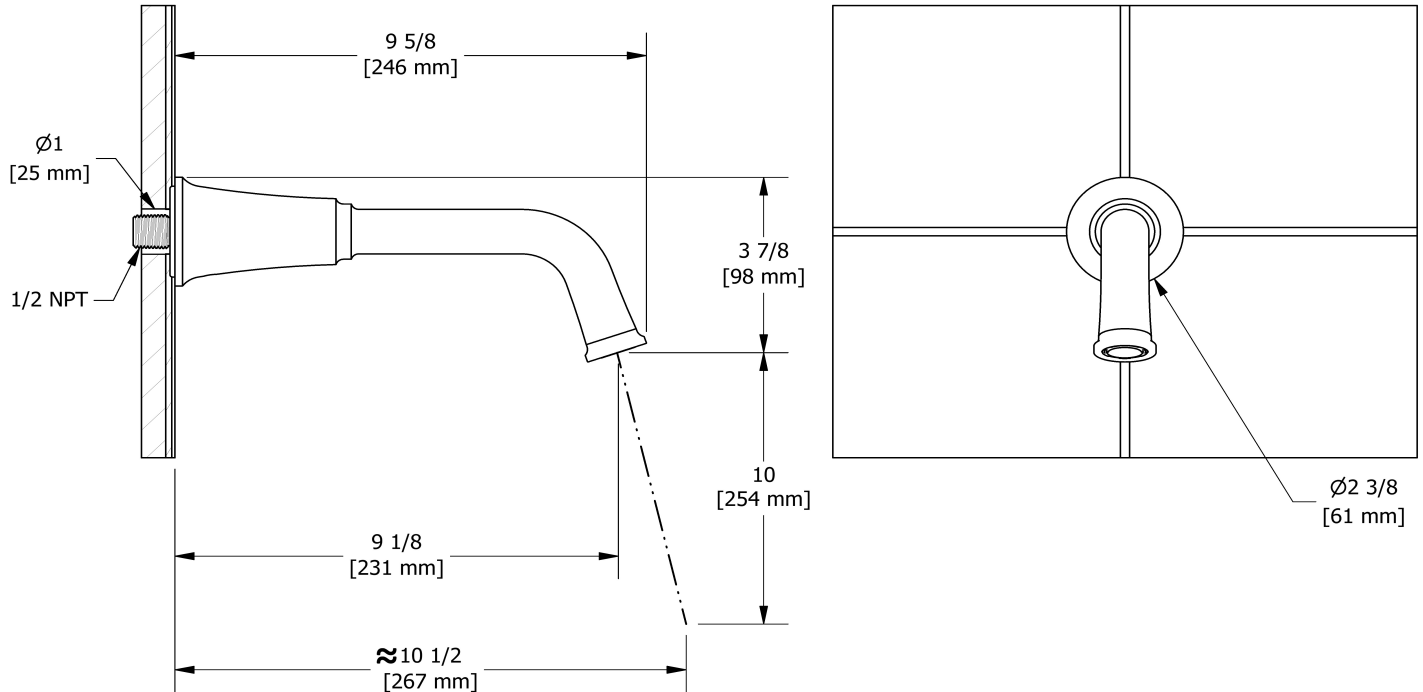

Sizes, models and finishes may differ from those presented.

Warranty

This **Riobel Inc.** product you have purchased carries a Limited Lifetime Warranty on the chrome, PVD finish, blacks and all working parts and is guaranteed from the initial purchase date against all manufacturing defects. All other finishes, including plastic components, are guaranteed for one year. All electric and/or electronic parts are covered by a 5-year limited warranty.

Customer Service

Ontario, West Canada : 888-287-5354 Quebec, Maritimes, United States : 866-473-8442

2021.09.26