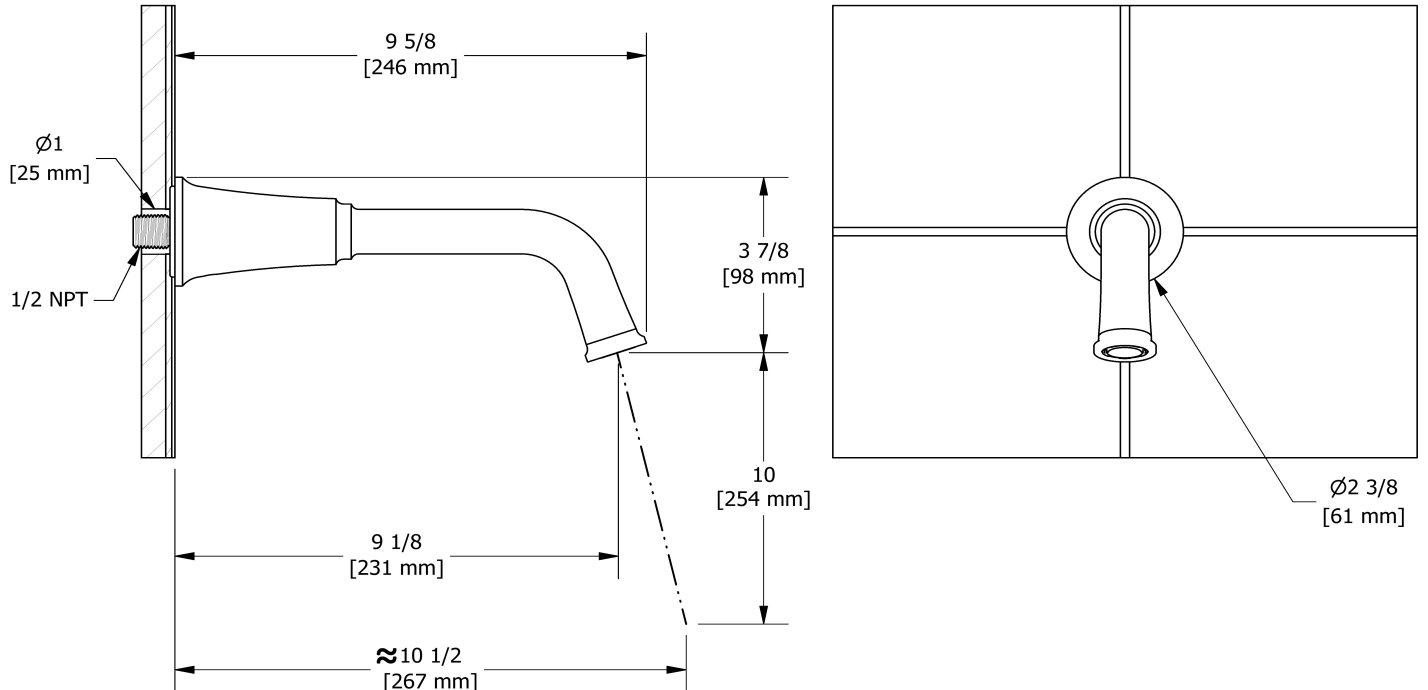

Sizes, models and finishes may differ from those presented.

Warranty

This **Riobel Inc.** product you have purchased carries a Limited Lifetime Warranty on the chrome, PVD finish, blacks and all working parts and is guaranteed from the initial purchase date against all manufacturing defects. All other finishes, including plastic components, are guaranteed for one year. All electric and/or electronic parts are covered by a 5-year limited warranty.

Customer Service

Ontario, West Canada : 888-287-5354 Quebec, Maritimes, United States : 866-473-8442

2021.07.07