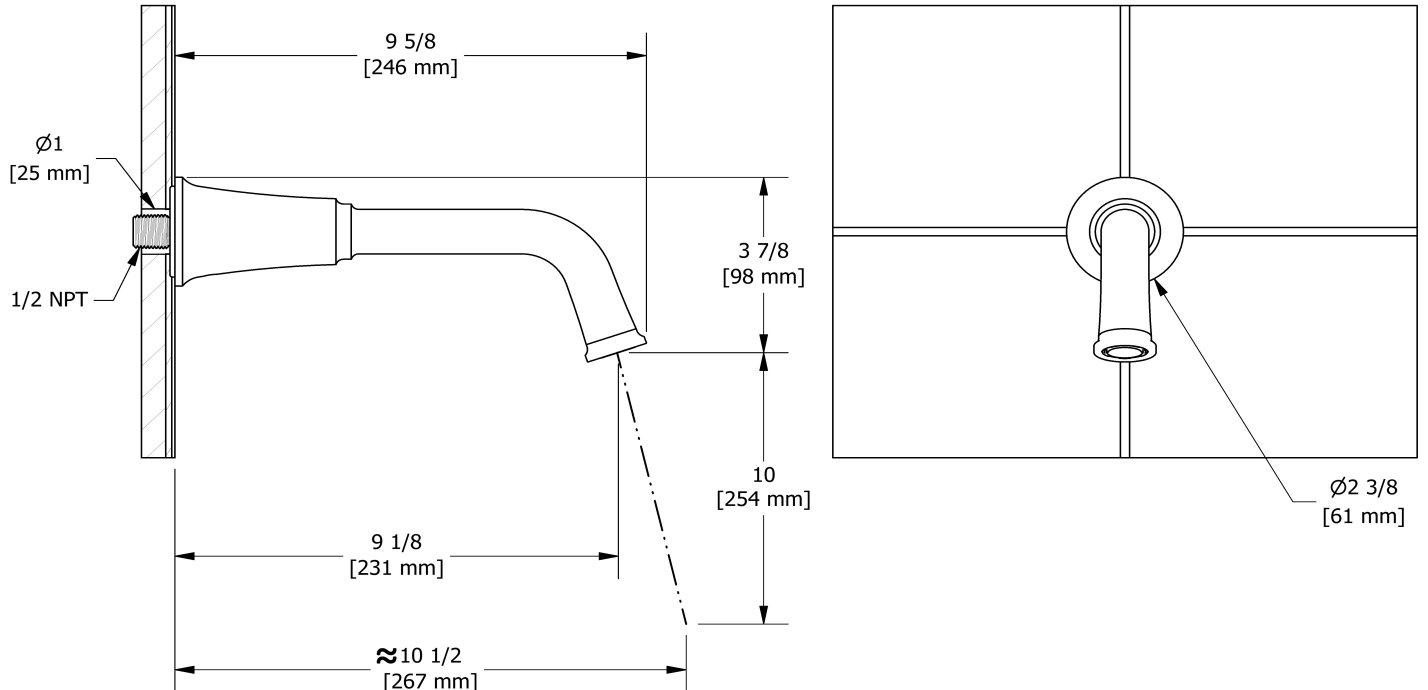

Certifications

- CSA B125.1
- ASME A112.18.1

cUPC®