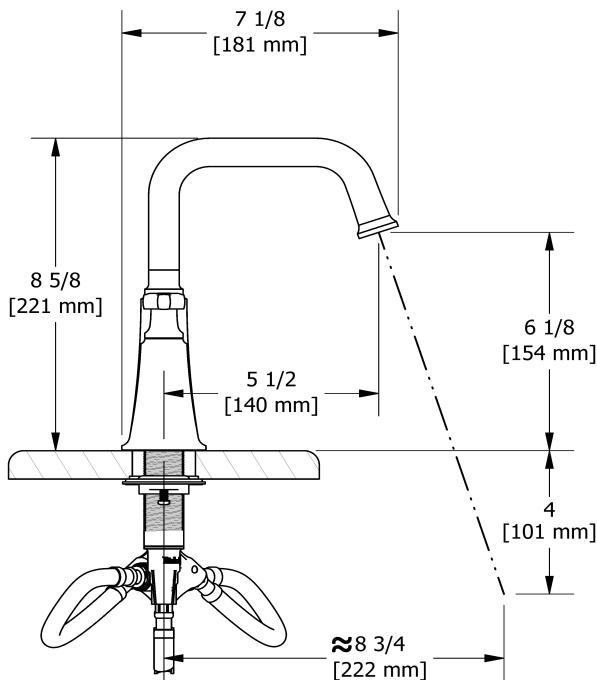

Certifications

- CSA B125.1
- NSF/ANSI standard 61 and 372
- ASME A112.18.1
- ADA