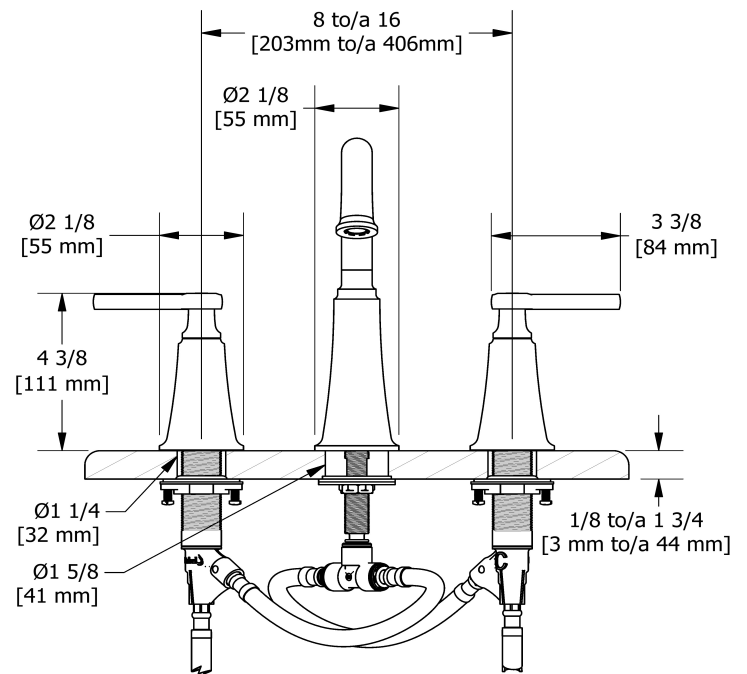

Certifications

- CSA B125.1
- NSF/ANSI standard 61 and 372
- ASME A112.18.1
- ADA