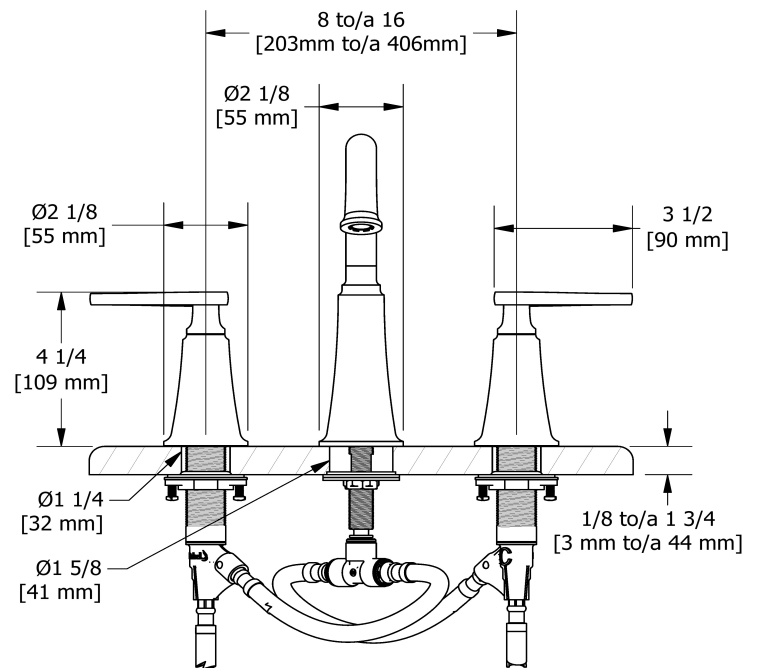

Certifications

- CSA B125.1
- NSF/ANSI standard 61 and 372
- ASME A112.18.1
- ADA