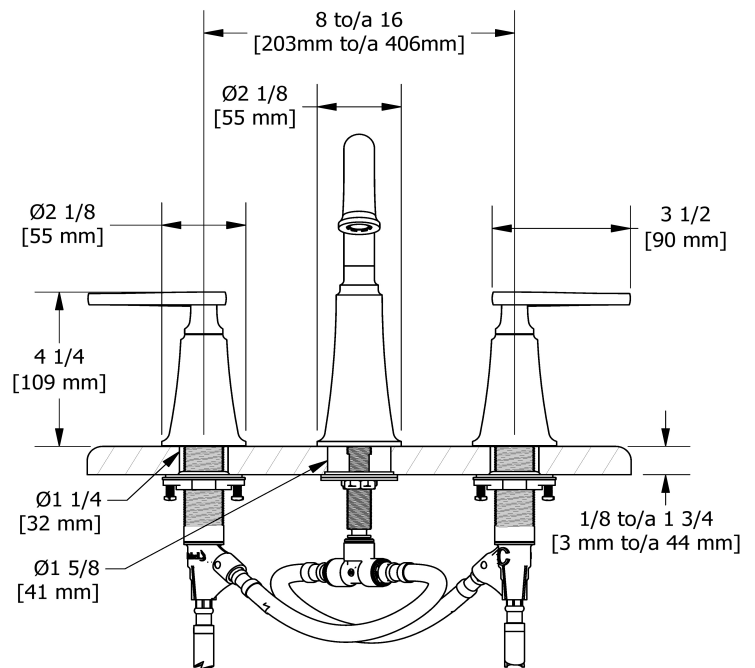

Certifications

- CSA B125.1
- NSF/ANSI standard 61 and 372
- ASME A112.18.1
- ADA