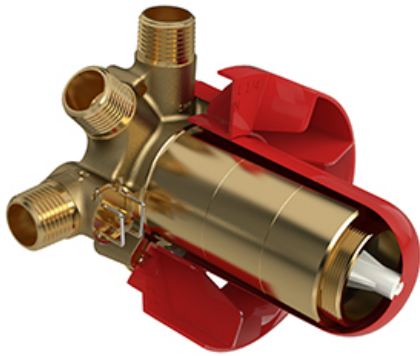

3-way Type T/P coaxial valve rough
R45

Specifications

Descriptions

- TXX45XX or TXX47XX trim required to complete
- ½" inlet male NPT or sweat
- Service valves
- Rough only
- Three ½" outlets male NPT or sweat
- Test cap

Available colors

- :

Certifications

- CSA B125.1
- ASME A112.18.1
- ASSE 1016
- CMR248 Approval

UPC®

Sizes, models and finishes may differ from those presented.

Warranty

This **Riobel Inc.** product you have purchased carries a Limited Lifetime Warranty on the chrome, PVD finish, blacks and all working parts and is guaranteed from the initial purchase date against all manufacturing defects. All other finishes, including plastic components, are guaranteed for one year. All electric and/or electronic parts are covered by a 5-year limited warranty.

Customer Service

Ontario, West Canada : 888-287-5354 Quebec, Maritimes, United States : 866-473-8442

2022.02.17